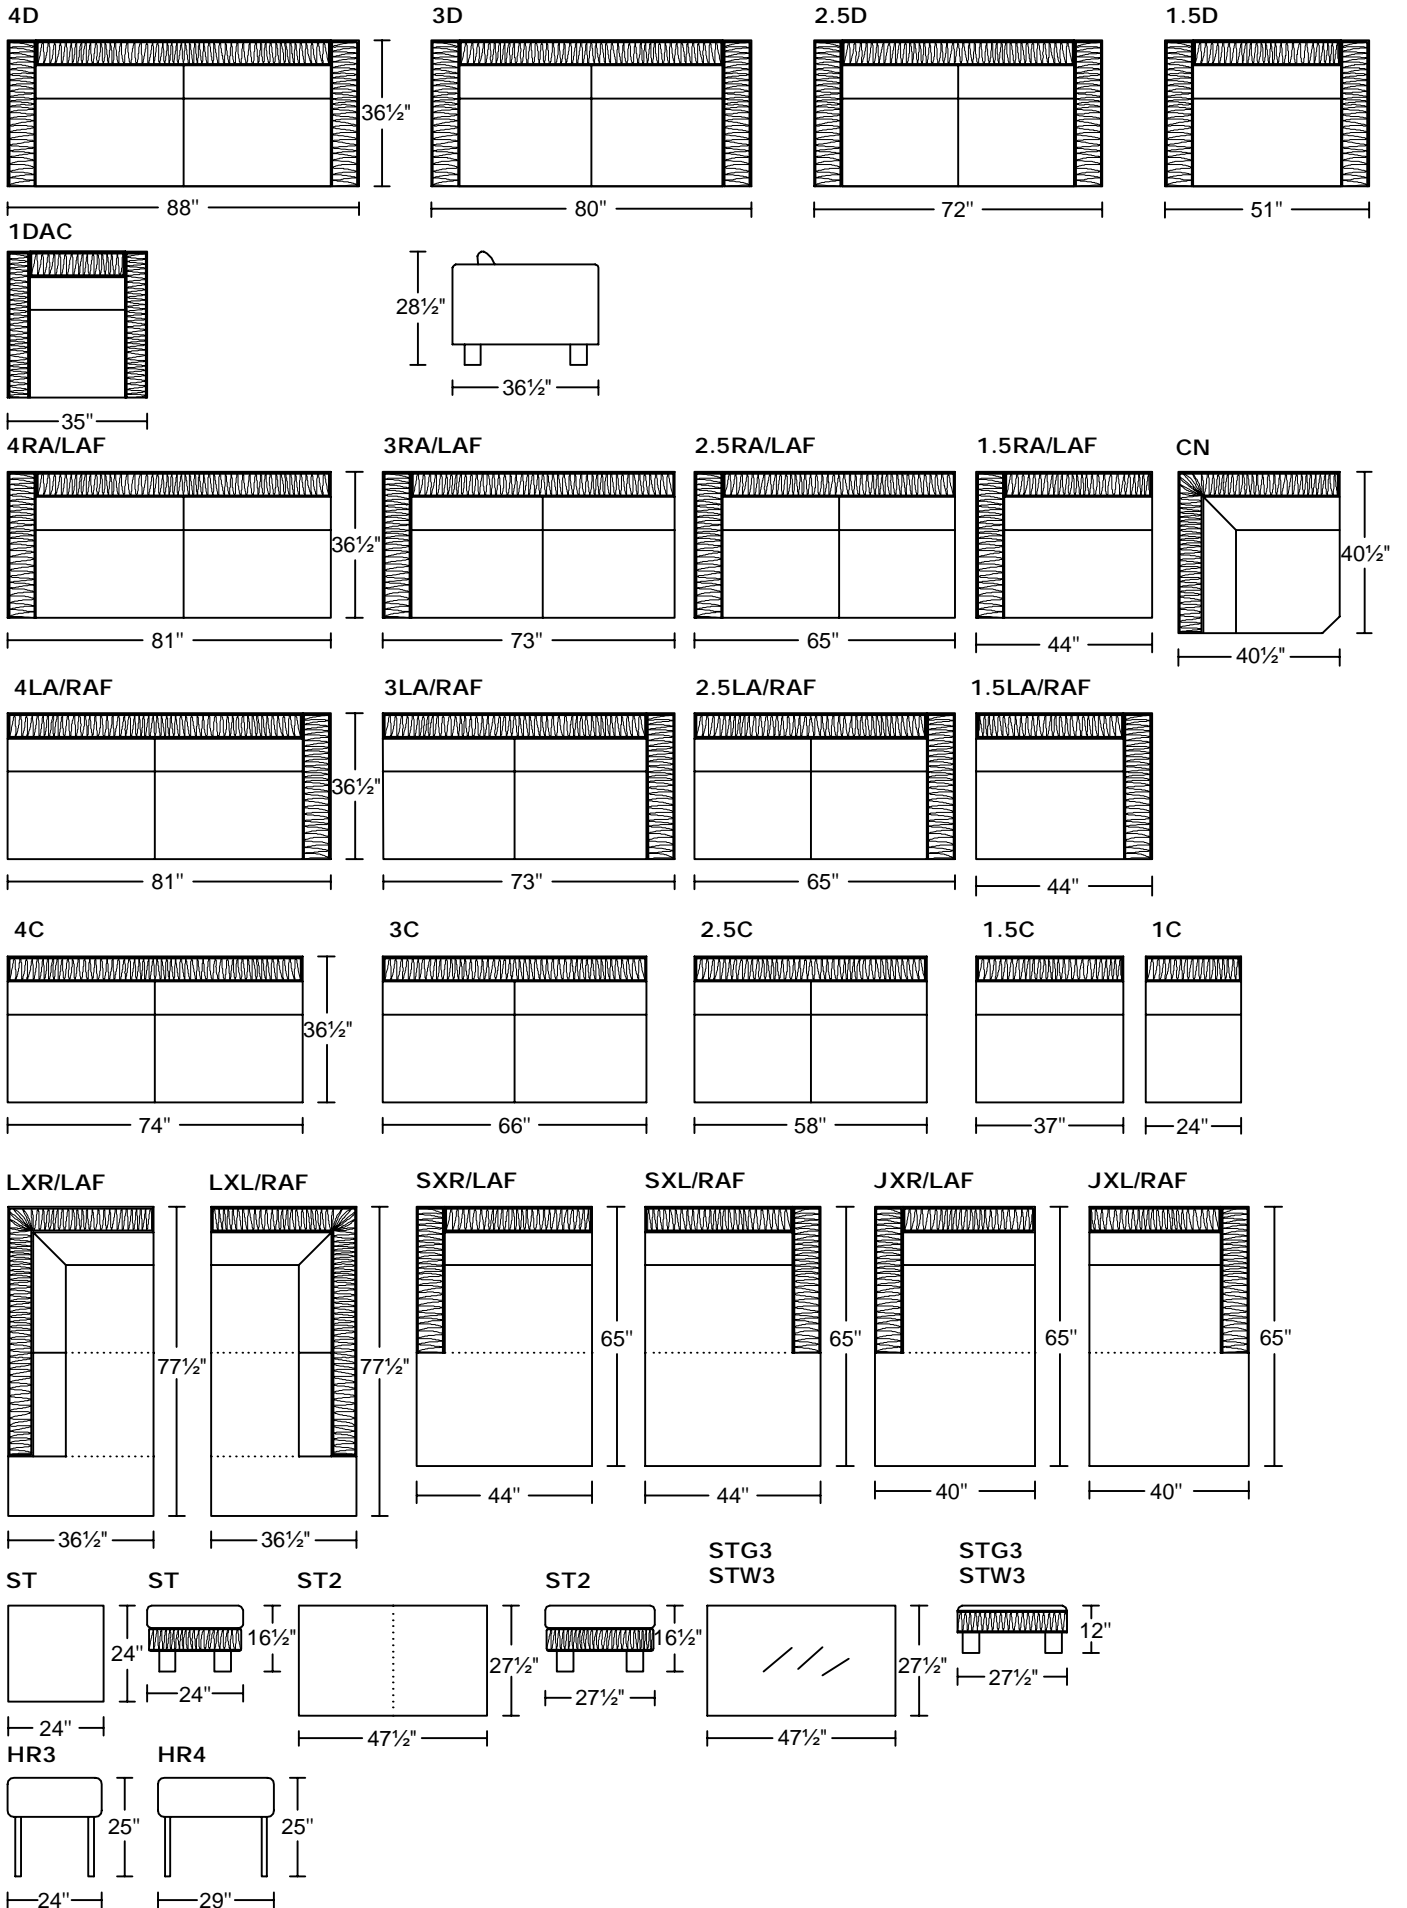

BORDO V 0433A

Designed for **KELVIN GIORMANI**

'A' Version- Arm width is 7" wide (except for 1DAC; arm width is 5.5")