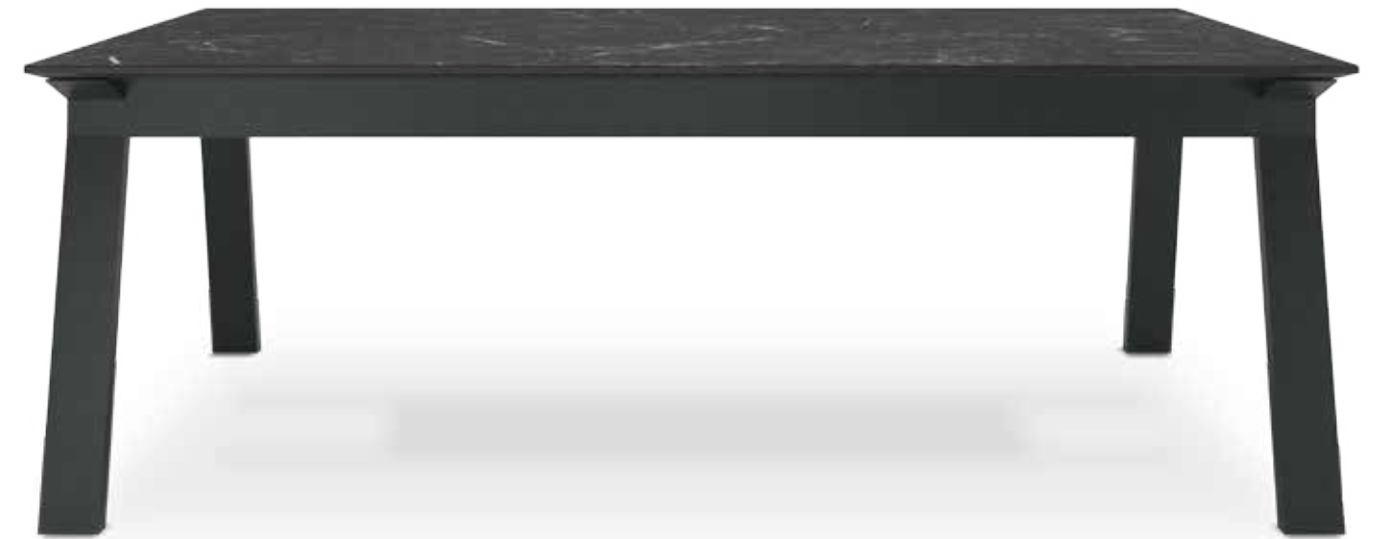

bristol

mesa de jantar • table de repas • dining table

ref. 731238 mesa fixa 2200x770x1000, estrutura em BX-217 c.ardoise, tampo em cerâmica S01-518 e pé metal LF-464 anthracite.
table fixe 2200x770x1000, structure en BX-217 c.ardoise, dessus en céramique S01-518 et pied métal LF-464 anthracite.
fixed table 2200x770x1000, structure in BX-217 c.ardoise, top in ceramic S01-518 and foot metal LF-464 anthracite.