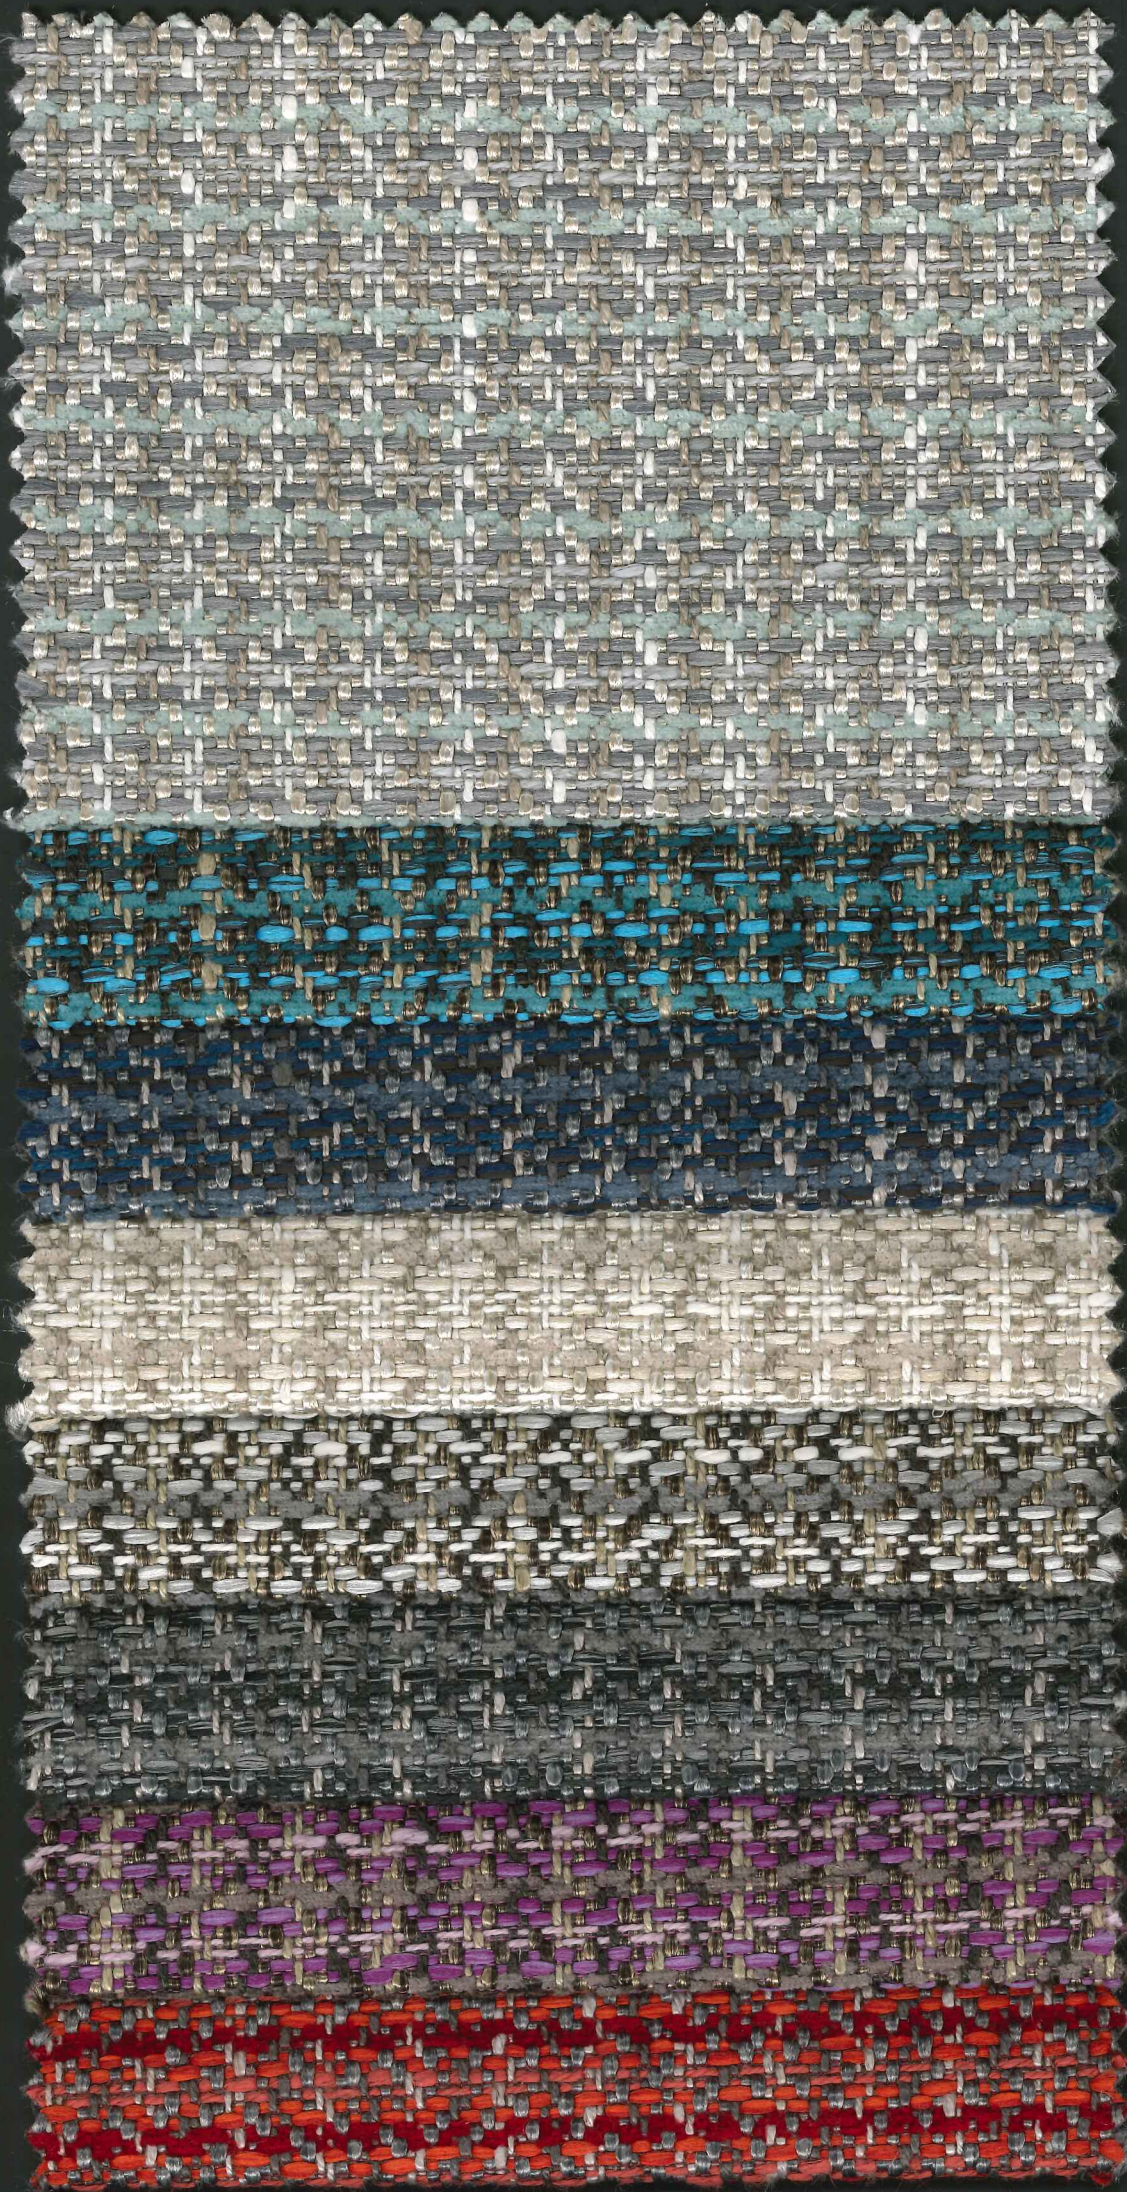

OWEN Serie D

03

39

34

01

20

37

15

38