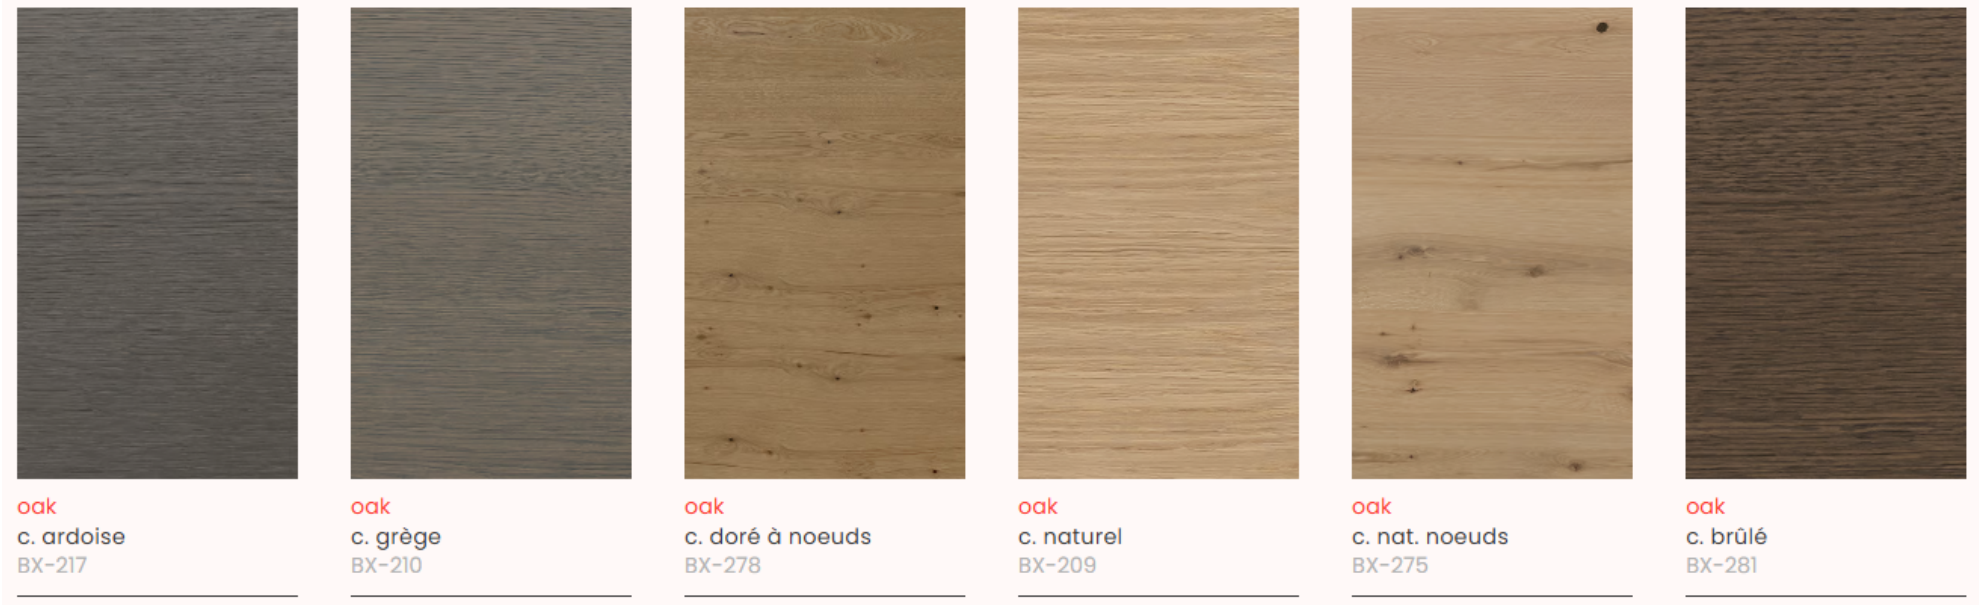

animovel<sup>®</sup>

materials & finishes

# acabamento • finition • material & finish

madeira • bois • wood

noir  
LF-403

marron  
LF-416

anthracite  
LF-464

gris foncé  
LF-407

grisâtre  
LF-445

taupe  
LF-413