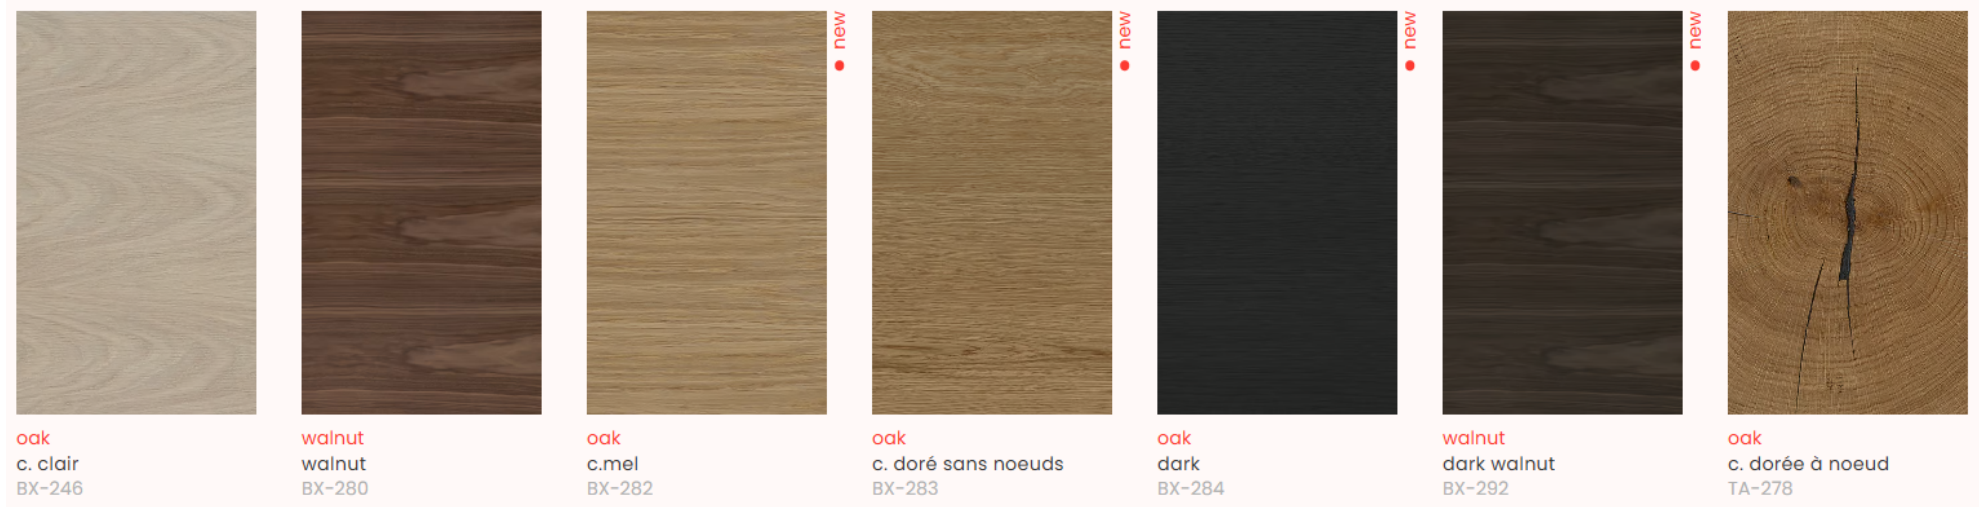

animovel<sup>®</sup>

materials & finishes

# acabamento • finition • material & finish

madeira • bois • wood

noir  
LF-403

marron  
LF-416

anthracite  
LF-464

gris foncé  
LF-407

grisâtre  
LF-445

taupe  
LF-413