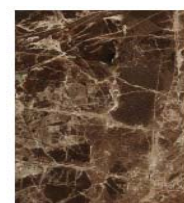

## LEAF FINISHES

FHCH Champagne Leaf

FHOR Gold Leaf

FHPR Silver Leaf

FHBZ Bronze Leaf

## MARBLE FINISHES

M06

M07

M08

M09

M10

## CERAMIC FINISHES

ARENA

ARTIC WHITE

AVORIO

BARRO

BASALT BEIGE

BASALT BLACK

BELGIAN BLUE