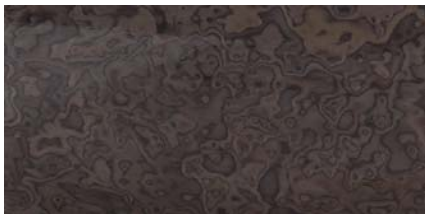

WILD OAK CV06

WALNUT NG01

PLEASE NOTE ABOVE WOODS ARE AVAILABLE IN THE BELOW SHEENS:

5% MATTE OR 30% SEMIGLOSS - USE MATTE PRICING

*THEY ARE NOT AVAILABLE IN 100% SHEEN HIGH GLOSS**

ALEAL Finishes

EBONY

RECONSTITUTED
EBONY

NATURAL EBONY

ROSEWOOD

RECONSTITUTED
ROSEWOOD

NATURAL
ROSEWOOD

EUCALYPTUS FRISE

GREY EUCALYPTUS

POLAR EUCALYPTUS

PLAIN STAINED EUCALYPTUS

SOFT PLUM

ARGENTO

ESPRESSO EUCALYPTUS

SOFT GREY

TOFFEE

TULP WOOD

OAK FUME

ASH BURL

BURGANDY

LIGHT GRAY

PLEASE NOTE ABOVE WOODS ARE AVAILABLE IN THE BELOW SHEENS:

5% MATTE OR 30% SEMIGLOSS - USE MATTE PRICING

100% SHEEN - USE HIGH GLOSS PRICING

ALEAL Finishes

STAINLESS STEEL

**POLISHED STAINLESS
STEEL**