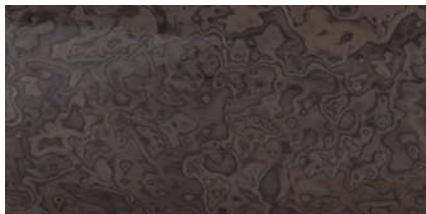

WILD OAK CV06

WALNUT NG01

PLEASE NOTE ABOVE WOODS ARE AVAILABLE IN THE BELOW SHEENS:

5% MATTE OR 30% SEMIGLOSS - USE MATTE PRICING

*THEY ARE NOT AVAILABLE IN 100% SHEEN HIGH GLOSS**

ALEAL Finishes

EBONY

RECONSTITUTED
EBONY

NATURAL EBONY

ROSEWOOD

RECONSTITUTED
ROSEWOOD

NATURAL
ROSEWOOD

EUCALYPTUS FRISE

GREY EUCALYPTUS

POLAR EUCALYPTUS

ESPRESSO EUCALYPTUS

PLAIN STAINED EUCALYPTUS

SOFT PLUM

ARGENTO

SOFT GREY

TOFFEE

TULIP WOOD

OAK FUME

ASH BURL

BURGANDY

LIGHT GRAY

PLEASE NOTE ABOVE WOODS ARE AVAILABLE IN THE BELOW SHEENS:

5% MATTE OR 30% SEMIGLOSS - USE MATTE PRICING

100% SHEEN - USE HIGH GLOSS PRICING

ALEAL Finishes

MARBLES

M06