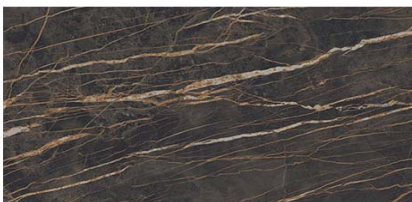

Thunder Nigth

SILK BEIGE

Measure: 2600 x 1200mm

Thickness / Finish: 5.6mm gloss or matte

THUNDER NIGH

Measure: 3000 x 1000mm

Thickness / Finish: 3.5mm matte

PLEASE NOTE :

- To place ceramics on Extension dining tables please check first with us.
- Measures bigger than mentioned above please check with us.
- Isn't possible to buy these ceramics cut. We need to buy the entire piece even for a coffee table. 'Waste' can be sent back with order
- -Reach out to office for pricing

STONE FINISHES