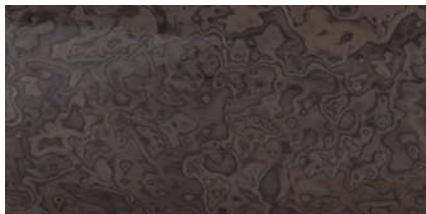

WILD OAK CV06

WALNUT NG01

PLEASE NOTE ABOVE WOODS ARE AVAILABLE IN THE BELOW SHEENS:

5% MATTE OR 30% SEMIGLOSS - USE MATTE PRICING

*THEY ARE NOT AVAILABLE IN 100% SHEEN HIGH GLOSS**

ALEAL Finishes

EBONY

RECONSTITUTED
EBONY

NATURAL EBONY

ROSEWOOD

RECONSTITUTED
ROSEWOOD

NATURAL
ROSEWOOD

EUCALYPTUS FRISE

GREY EUCALYPTUS

POLAR EUCALYPTUS

ESPRESSO EUCALYPTUS

PLAIN STAINED EUCALYPTUS

SOFT PLUM

ARGENTO

SOFT GREY

TOFFEE

TULP WOOD

OAK FUME

ASH BURL

BURGANDY

LIGHT GRAY

PLEASE NOTE ABOVE WOODS ARE AVAILABLE IN THE BELOW SHEENS:

5% MATTE OR 30% SEMIGLOSS - USE MATTE PRICING

100% SHEEN - USE HIGH GLOSS PRICING

ALEAL Finishes

STAINLESS STEEL

POLISHED STAINLESS
STEEL