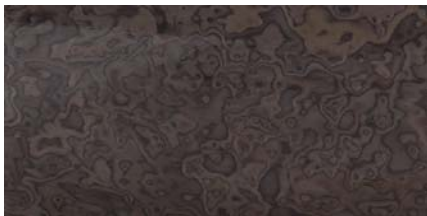

WALNUT NG01

PLEASE NOTE ABOVE WOODS ARE AVAILABLE IN THE BELOW SHEENS:

5% MATTE OR 30% SEMIGLOSS - USE MATTE PRICING

*THEY ARE NOT AVAILABLE IN 100% SHEEN HIGH GLOSS**

ALEAL Finishes

EBONY

RECONSTITUTED
EBONY

NATURAL EBONY

ROSEWOOD

RECONSTITUTED
ROSEWOOD

NATURAL
ROSEWOOD

EUCALYPTUS FRISE

GREY EUCALYPTUS

POLAR EUCALYPTUS

ESPRESSO EUCALYPTUS

PLAIN STAINED EUCALYPTUS

SOFT PLUM

ARGENTO

SOFT GREY

TOFFEE

TULP WOOD

OAK FUME

ASH BURL

BURGANDY

LIGHT GRAY

PLEASE NOTE ABOVE WOODS ARE AVAILABLE IN THE BELOW SHEENS:

5% MATTE OR 30% SEMIGLOSS - USE MATTE PRICING

100% SHEEN - USE HIGH GLOSS PRICING

ALEAL Finishes

STAINLESS STEEL

**POLISHED STAINLESS
STEEL**