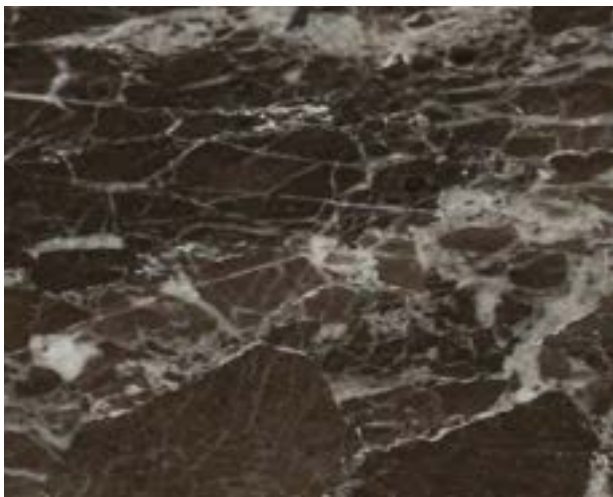

MATERIAL CATALOGUE

MOBI

The background of the entire page is a close-up, vertical view of a wood grain. The grain is highly textured and organic, with various shades of brown ranging from light tan to deep, dark chocolate and near-black tones. The lines of the grain are wavy and irregular, creating a complex, natural pattern.

STAINLESS STEEL HG

BLACK METAL

The background of the entire page is a high-resolution, close-up photograph of a dark, marbled stone surface. The pattern is complex and organic, with swirling veins of light beige, cream, and grey against a dark charcoal or black base. The lighting creates a sense of depth and texture, highlighting the natural grain and imperfections of the stone.

STONE
FINISHES

MOBI

FURNITURE/INTERIORS

ALBATROS CERAMIC

WHITE MARBLE

MARBLE OLIVE AVANGARDE

MARBLE ALEXANDER BLACK

MARBLE AGORA BEIGE