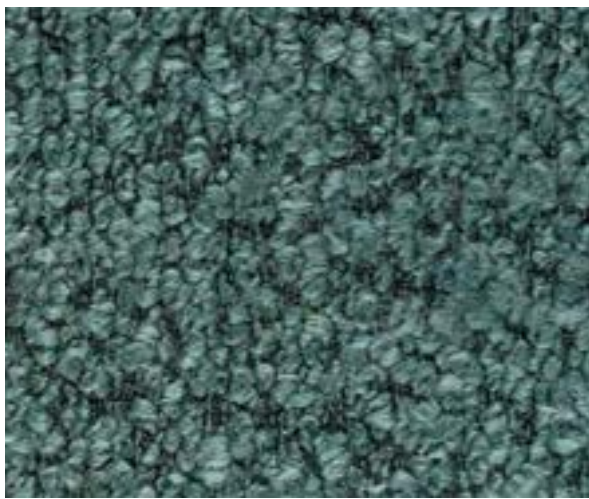

MATERIAL CATALOGUE

MOBI

The background of the entire page is a close-up, vertical view of a wood grain. The grain is highly textured and organic, with various shades of brown ranging from light tan to deep, dark chocolate and near-black tones. The lines of the grain are wavy and irregular, creating a complex, natural pattern.

STAINLESS STEEL HG

BLACK METAL

The background of the entire page is a high-resolution, close-up photograph of a dark, marbled stone surface. The pattern is complex and organic, with swirling veins of light beige, cream, and grey against a dark charcoal or black base. The lighting creates a sense of depth and texture, highlighting the natural grain and imperfections of the stone.

MAMBA 05

MAMBA 07

MAMBA 08

MAMBA 09

MAMBA 11

MAMBA 12

MAMBA 14

MAMBA 16