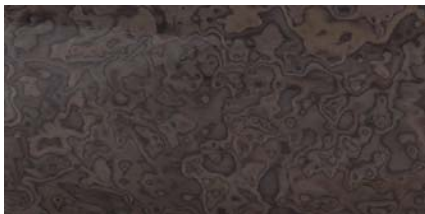

ASH BURL

BURGANDY