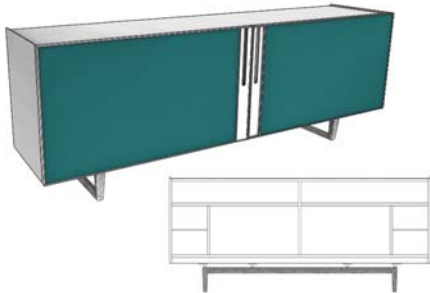

ALEAL

TABLE OF CONTENTS

	<u>PAGE #</u>
DINING TABLE	5
SIDEBOARD	5-6
BAR	6
MEDIA	7

DINING TABLE	Description		Dimensions in Inches		
	Item No.	Finish	W	H	D

3 vol. / 1,839 m3 / 128 Kg

ALLURE Fixed Top Dining Table Transparent Glass Top 10mm Epoxy Painted Metal Frame		86 5/8"	30"	43 3/8"
ALLU-100	Oak Frame & Legs			
		78 3/4"	30"	43 3/8"
ALLU-101	Oak Frame & Legs			

SIDEBOARD

3 vol. / 0,880 m3 / 148 Kg

ALLURE Buffet Sliding Doors 2x Interior Glass Shelves Oak Feet with Epoxy Painted Metal		86 5/8"	31 1/2"	19 5/8"
ALLU-102	All Lacquer			
UPCHARGE	Ceramic Top			
UPCHARGE	Reverse Painted Glass Top (Any Lacquer Color)			