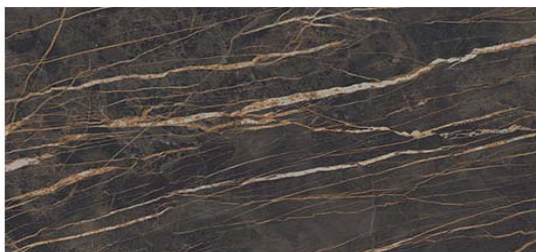

Thunder Nighth

SILK GRIS

Measure: 2600 x 1200mm
Thickness / Finish: 5.6mm gloss or matte

SILK BEIGE

Measure: 2600 x 1200mm
Thickness / Finish: 5.6mm gloss or matte

THUNDER NIGHT

Measure: 3000 x 1000mm
Thickness / Finish: 3.5mm matte

PLEASE NOTE :

- To place ceramics on Extension dining tables please check first with us.
- Measures bigger than mentioned above please check with us.
- Isn't possible to buy these ceramics cut. We need to buy the entire piece even for a coffee table. 'Waste' can be sent back with order