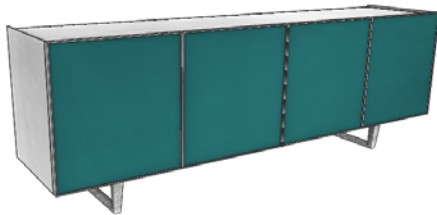

ALEAL

TABLE OF CONTENTS

	<u>PAGE #</u>
DINING TABLE	5
SIDEBOARD	5-6
BAR	6
MEDIA	7

DINING TABLE	Description		Dimensions in Inches		
	Item No.	Finish	W	H	D

3 vol. / 1,839 m3 / 128 Kg

ALLURE Fixed Top Dining Table Transparent Glass Top 10mm Epoxy Painted Metal Frame		86 5/8"	30"	43 3/8"
ALLU-100	Oak Frame & Legs			
		78 3/4"	30"	43 3/8"
ALLU-101	Oak Frame & Legs			

SIDEBOARD

3 vol. / 0,880 m3 / 148 Kg

ALLURE Buffet Sliding Doors 2x Interior Glass Shelves Oak Feet with Epoxy Painted Metal		86 5/8"	31 1/2"	19 5/8"
ALLU-102	All Lacquer			
UPCHARGE	Ceramic Top			
UPCHARGE	Reverse Painted Glass Top (Any Lacquer Color)			

3 vol. / 0,880 m3 / 138 Kg

ALLURE Buffet - Version A 4x Doors 2x Interiors Drawers 2x Interior Glass Shelves Oak Feet with Epoxy Painted Metal		86 5/8"	31 1/2"	19 5/8"
ALLU-103	All Lacquer			
UPCHARGE	Ceramic Top			
UPCHARGE	Reverse Painted Glass Top (Any Lacquer Color)			