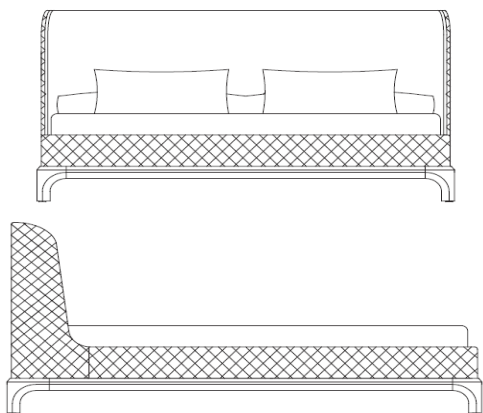

GRACE BED S/KING

OAK		L207 H110 D224 cm
REF	FINISH	
R22853/A	CAT A	
R22853/B	CAT B	
R22853/C	CAT C	
R22853/D	CAT D	
R22853/E	CAT E	
R22853/P1	CAT P1	
R22853/P2	CAT P2	
Diamond Stitching Option		

ELM		L207 H110 D224 cm
REF	FINISH	
O22853/A	CAT A	
O22853/B	CAT B	
O22853/C	CAT C	
O22853/D	CAT D	
O22853/E	CAT E	
O22853/P1	CAT P1	
O22853/P2	CAT P2	
Diamond Stitching Option		

WALNUT		L207 H110 D224 cm
REF	FINISH	
N22853/A	CAT A	
N22853/B	CAT B	
N22853/C	CAT C	
N22853/D	CAT D	
N22853/E	CAT E	
N22853/P1	CAT P1	
N22853/P2	CAT P2	
Diamond Stitching Option