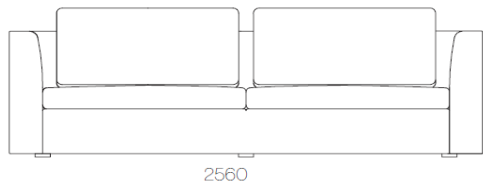

NEW VISO

L256 H90 D105 cm		
REF	FINISH	
18.105/A	CAT A	
18.105/B	CAT B	
18.105/C	CAT C	
18.105/D	CAT D	
18.105/E	CAT E	
18.105/P1	CAT P1	
18.105/P2	CAT P2