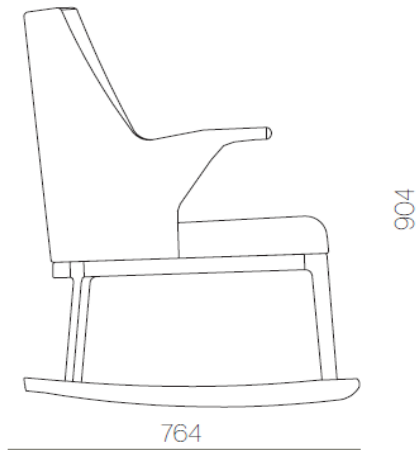

MANTA JUNIOR ROCKINGCHAIR

L70 H90 D76 cm		
REF	FINISH	
23.091/A	OAK - CAT A	
23.091/B	OAK - CAT B	
23.091/C	OAK - CAT C	
23.091/D	OAK - CAT D	
23.091/E	OAK - CAT E	
23.091/P1	OAK - CAT P1	
23.091/P2	OAK - CAT P2	
23.091/PE	OAK - CAT PE	

REF	FINISH	
22834/A	ELM - CAT A	
22834/B	ELM - CAT B	
22834/C	ELM - CAT C	
22834/D	ELM - CAT D	
22834/E	ELM - CAT E	
22834/P1	ELM - CAT P1	
22834/P2	ELM - CAT P2	
22834/PE	ELM - CAT PE	

REF	FINISH	
22835/A	WALNUT - CAT A	
22835/B	WALNUT - CAT B	
22835/C	WALNUT - CAT C	
22835/D	WALNUT - CAT D	
22835/E	WALNUT - CAT E	
22835/P1	WALNUT - CAT P1	
22835/P2	WALNUT - CAT P2	
22835/PE	WALNUT - CAT PE