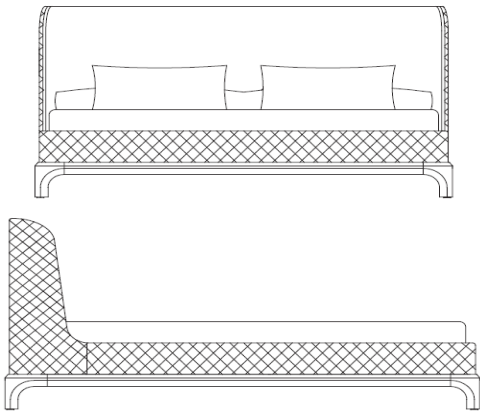

GRACE BED S/CALIFORNIA

OAK		L197 H110 D234 cm	
REF	FINISH		
R22852/A	CAT A		
R22852/B	CAT B		
R22852/C	CAT C		
R22852/D	CAT D		
R22852/E	CAT E		
R22852/P1	CAT P1		
R22852/P2	CAT P2		
Diamond Stitching Option			

ELM		L197 H110 D234 cm	
REF	FINISH		
O22852/A	CAT A		
O22852/B	CAT B		
O22852/C	CAT C		
O22852/D	CAT D		
O22852/E	CAT E		
O22852/P1	CAT P1		
O22852/P2	CAT P2		
Diamond Stitching Option			

WALNUT		L197 H110 D234 cm	
REF	FINISH		
N22852/A	CAT A		
N22852/B	CAT B		
N22852/C	CAT C		
N22852/D	CAT D		
N22852/E	CAT E		
N22852/P1	CAT P1		
N22852/P2	CAT P2		
Diamond Stitching Option