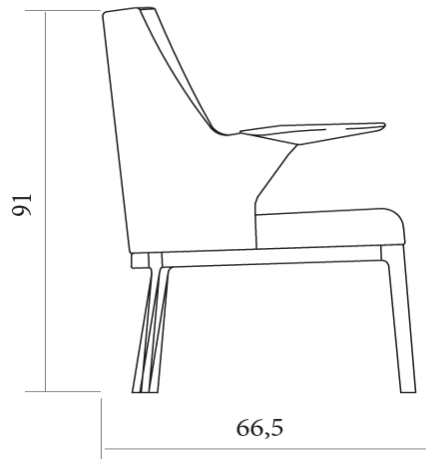

MANTA SENIOR ARMCHAIR

L65 H91 D66 cm		
REF	FINISH	
22816/A	ELM - CAT A	
22816/B	ELM - CAT B	
22816/C	ELM - CAT C	
22816/D	ELM - CAT D	
22816/E	ELM - CAT E	
22816/P1	ELM - CAT P1	
22816/P2	ELM - CAT P2	
22816/PE	ELM - CAT PE	

REF	FINISH	
22817/A	WALNUT - CAT A	
22817/B	WALNUT - CAT B	
22817/C	WALNUT - CAT C	
22817/D	WALNUT - CAT D	
22817/E	WALNUT - CAT E	
22817/P1	WALNUT - CAT P1	
22817/P2	WALNUT - CAT P2	
22817/PE	WALNUT - CAT PE