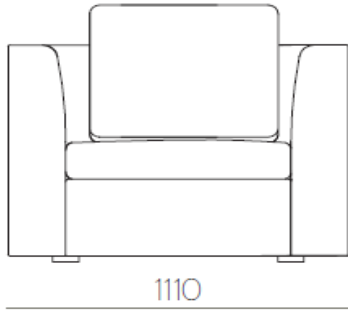

NEW VISO

L111 H90 D105 cm		
REF	FINISH	
18108/A	CAT A	
18108/B	CAT B	
18108/C	CAT C	
18108/D	CAT D	
18108/E	CAT E	
18108/P1	CAT P1	
18108/P2	CAT P2