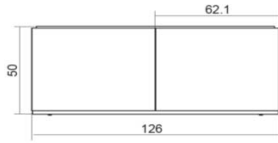

GLACIAL

H50	L126 H50 D50 cm	2 DOORS
REF	FINISH	
22875	LACQUERED METAL