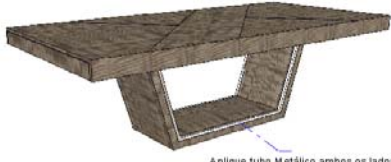

DINING TABLE	Description		Dimensions in Inches		
	Item No.	Finish	W	H	D

ARIA Extension Dining Table
Polished Stainless Steel Accents

78 3/4"   30"   48" - 50"
2x 15 3/4" Leaves

Aplique tubo Metálico ambos os lados