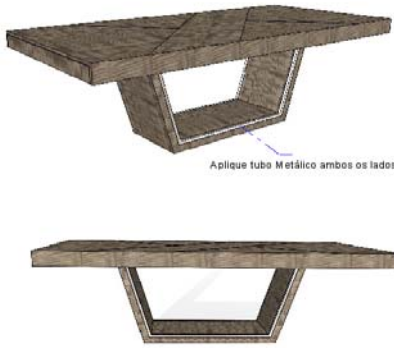

DINING TABLE	Description		Dimensions in Inches		
	Item No.	Finish	W	H	D

ARIA Extension Dining Table
Polished Stainless Steel Accents

118 1/8"   30"   48" - 50"
2x 19 5/8" Leaves