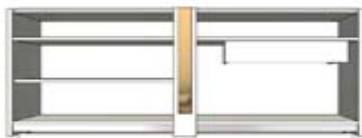

UPCHARGE Cutlery Insert

DEDUCT To Remove Interior Drawer

OPTIONAL METAL FINISHES

UPCHARGE	For Polished Plated Stainless Steel Accents	
UPCHARGE	For Brass Accents	

2 vol. / 0.976 m3 / 110 Kg

SIDEBOARD	Description		Dimensions in Inches		
	Item No.	Finish	W	H	D