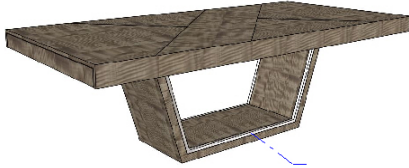

86 5/8"   30"   43 3/8"
W/ 2x 19 5/8" Leaves

ARIA-101/1	Eucalyptus Frise
ARIA-101/2	Oak Fume or Reconstituted Ebony
ARIA-101/3	Natural Ebony
ARIA-101/4	Plain Stain Eucalyptus
ARIA-101/5	Walnut or Oak
ARIA-101/6	All Lacquer

78 3/4"   30"   39 3/8"
W/ 2x 15 3/4" Leaves

ARIA-102/1	Eucalyptus Frise
ARIA-102/2	Oak Fume or Reconstituted Ebony
ARIA-102/3	Natural Ebony
ARIA-102/4	Plain Stain Eucalyptus
ARIA-102/5	Walnut or Oak
ARIA-102/6	All Lacquer

70 7/8"   30"   39 3/8"
W/ 2x 15 3/4" Leaves

ARIA-103/1	Eucalyptus Frise
ARIA-103/2	Oak Fume or Reconstituted Ebony
ARIA-103/3	Natural Ebony
ARIA-103/4	Plain Stain Eucalyptus
ARIA-103/5	Walnut or Oak
ARIA-103/6	All Lacquer

UPCHARGE	For Polished Painted Stainless Steel Accents
UPCHARGE	For Brass Accents

ARIA Extension Dining Table
w/ Polished Stainless Steel Accents

118 1/8"   30"   47 1/4"
W/ 2x 19 5/8" Leaves

ARIA-105/1	Eucalyptus Frise
ARIA-105/2	Oak Fume or Reconstituted Ebony
ARIA-105/3	Natural Ebony
ARIA-105/4	Plain Stain Eucalyptus
ARIA-105/5	Walnut or Oak
ARIA-105/6	All Lacquer

110 1/4"   30"   47 1/4"
W/ 2x 19 5/8" Leaves

ARIA-106/1	Eucalyptus Frise
ARIA-106/2	Oak Fume or Reconstituted Ebony
ARIA-106/3	Natural Ebony
ARIA-106/4	Plain Stain Eucalyptus
ARIA-106/5	Walnut or Oak
ARIA-106/6	All Lacquer

Aplique tubo Metálico ambos os lados