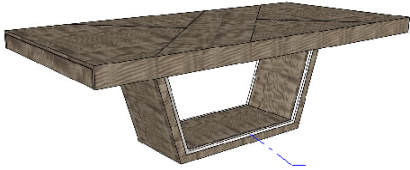

Dining

Description

Dimensions in Inches

Item No.	Finish	W	H	D

ARIA Extension Dining Table
w/ Polished Stainless Steel Accents

94 1/2"   30"   47 1/4"
W/ 2x 19 5/8" Leaves

Aplique tubo Metálico ambos os lados

ARIA-107/1	Eucalyptus Frise
ARIA-107/2	Oak Fume or Reconstituted Ebony
ARIA-107/3	Natural Ebony
ARIA-107/4	Plain Stain Eucalyptus
ARIA-107/5	Walnut or Oak
ARIA-107/6	All Lacquer

86 5/8"   30"   47 1/4"
W/ 2x 19 5/8" Leaves