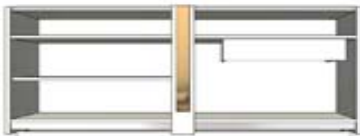

FINISH OPTIONS		
ARIA-104/1	Eucalyptus Frise, Ash Burl or Natural Rosewood	
ARIA-104/2	Tulip Wood	
ARIA-104/3	Reconstituted Ebony, Oak Fume or Reconstituted Rosewood	
ARIA-104/4	Natural Ebony	
ARIA-104/5	Eucalyptus Stain	
ARIA-104/6	Oak or Walnut (5% or 30% Sheen)	
ARIA-104/7	All Lacquer	

UPCHARGE	Cutlery Insert	

DEDUCT	To Remove Interior Drawer	

OPTIONAL METAL FINISHES		
UPCHARGE	For Polished Plated Stainless Steel Accents	
UPCHARGE	For Brass Accents	

2 vol. / 0.976 m3 / 110 Kg