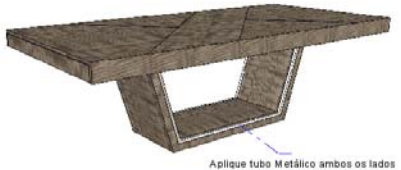

FINISH OPTIONS

ARIA-108/1	Eucalyptus Frise, Ash Burl or Natural Rosewood	
ARIA-108/2	Tulip Wood	
ARIA-108/3	Reconstituted Ebony, Oak Fume or Reconstituted Rosewood	
ARIA-108/4	Natural Ebony	
ARIA-108/5	Eucalyptus Stain	
ARIA-108/6	Oak or Walnut (5% or 30% Sheen)	
ARIA-108/7	All Lacquer