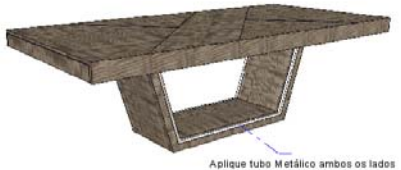

FINISH OPTIONS

ARIA-106/1	Eucalyptus Frise, Ash Burl or Natural Rosewood	
ARIA-106/2	Tulip Wood	
ARIA-106/3	Reconstituted Ebony, Oak Fume or Reconstituted Rosewood	
ARIA-106/4	Natural Ebony	
ARIA-106/5	Eucalyptus Stain	
ARIA-106/6	Oak or Walnut (5% or 30% Sheen)	
ARIA-106/7	All Lacquer