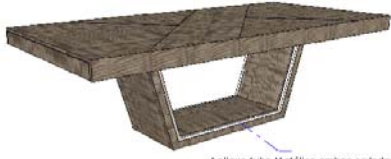

DINING TABLE	Description		Dimensions in Inches		
	Item No.	Finish	W	H	D

ARIA Extension Dining Table
Polished Stainless Steel Accents

78 3/4"   30"   48" - 50"
2x 15 3/4" Leaves

Aplique tubo Metálico ambos os lados