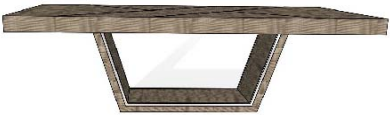

FINISH OPTIONS

ARIA-102/1	Eucalyptus Frise, Ash Burl or Natural Rosewood	
ARIA-102/2	Tulip Wood	
ARIA-102/3	Reconstituted Ebony, Oak Fume or Reconstituted Rosewood	
ARIA-102/4	Natural Ebony	
ARIA-102/5	Eucalyptus Stain	
ARIA-102/6	Oak or Walnut (5% or 30% Sheen)	
ARIA-102/7	All Lacquer