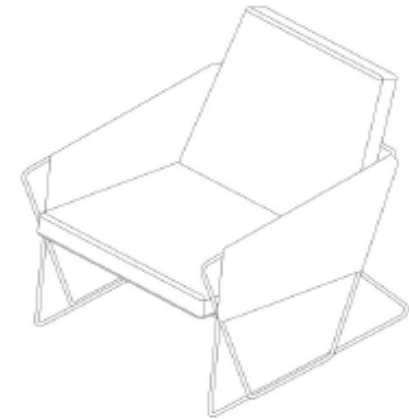

AUDETTE

PRODUCT INFORMATION

DIMENSIONS IN CM

10