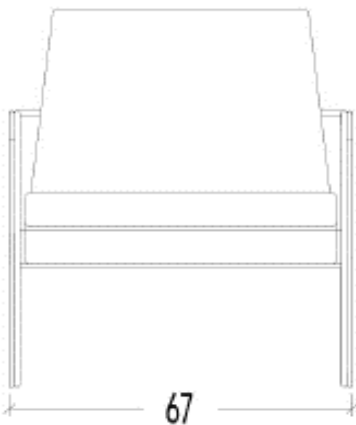

## PRODUCT INFORMATION

DIMENSIONS IN CM

10

15

PRICING EFFECTIVE 01.01.2023

REVISED 08.14.2024

# AUDETTE

H: 31 7/8"  
 D: 31 1/8"  
 SH: 18 1/2"

**W:**

26 3/8"

26 3/8"

<b>Article Code</b>	<b>10</b>	<b>15</b>
<b>Description</b>	Upholstered Arms	Metal Arms

COM Yardage	3.28	2.11
-------------	------	------