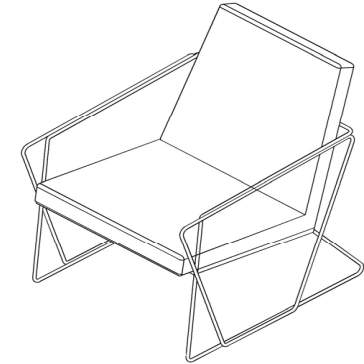

## PRODUCT INFORMATION

DIMENSIONS IN CM

10

15

PRICING EFFECTIVE 01.01.2023

REVISED 08.14.2024

# AUDETTE

H: 31 7/8"  
 D: 31 1/8"  
 SH: 18 1/2"

**W:**

26 3/8"

26 3/8"

<b>Article Code</b>	<b>10</b>	<b>15</b>
<b>Description</b>	Upholstered Arms	Metal Arms

COM Yardage	3.28	2.11
-------------	------	------