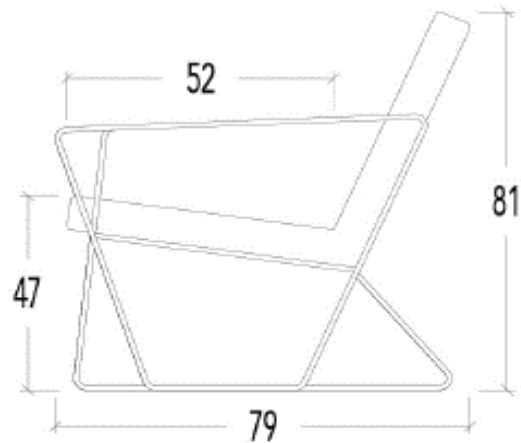

## PRODUCT INFORMATION

DIMENSIONS IN CM

10

15

PRICING EFFECTIVE 01.01.2023

REVISED 08.14.2024

# AUDETTE

H: 31 7/8"  
 D: 31 1/8"  
 SH: 18 1/2"

**W:**

26 3/8"

26 3/8"

<b>Article Code</b>	<b>10</b>	<b>15</b>
<b>Description</b>	Upholstered Arms	Metal Arms

COM Yardage	3.28	2.11
-------------	------	------