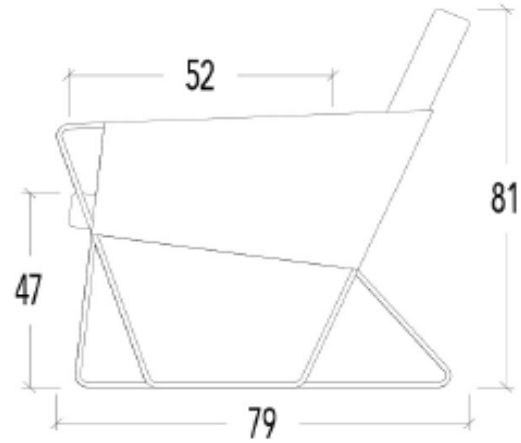

## PRODUCT INFORMATION

DIMENSIONS IN CM

10

15

PRICING EFFECTIVE 01.01.2023

REVISED 08.14.2024

# AUDETTE

H: 31 7/8"  
 D: 31 1/8"  
 SH: 18 1/2"

**W:**

26 3/8"

26 3/8"

<b>Article Code</b>	<b>10</b>	<b>15</b>
<b>Description</b>	Upholstered Arms	Metal Arms

COM Yardage	3.28	2.11
-------------	------	------