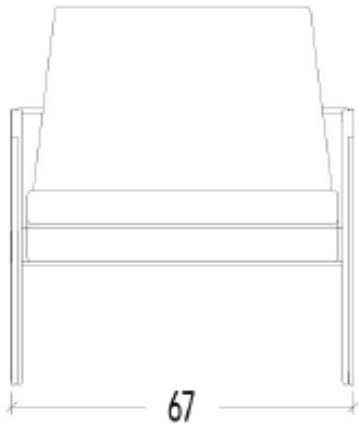

## PRODUCT INFORMATION

DIMENSIONS IN CM

10

15

PRICING EFFECTIVE 01.01.2023

REVISED 08.14.2024

# AUDETTE

H: 31 7/8"  
 D: 31 1/8"  
 SH: 18 1/2"

**W:**

26 3/8"

26 3/8"

<b>Article Code</b>	<b>10</b>	<b>15</b>
<b>Description</b>	Upholstered Arms	Metal Arms

COM Yardage	3.28	2.11
-------------	------	------