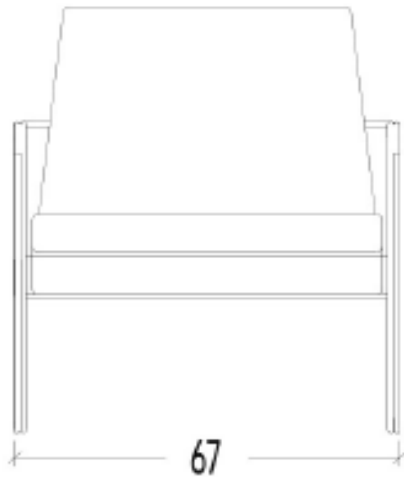

AUDETTE

INFORMATION SHEET

AUDETTE

PRODUCT INFORMATION

FRAME: COATED STEEL

FRAME: STANDARD IN RAL 9005, ALSO AVAILABLE IN OTHER RAL COLORS AT AN UPCHARGE OF --

DIMENSIONS IN CM

10

DIMENSIONS IN CM

15

AUDETTE

H: 31 7/8"
SH: 18 1/2"
D: 31 1/8"

W: 26 1/2

26 1/2

Article Code	10	15
Description	Upholstered Arms	Metal Arms

COM Yardage	3.28	2.11
-------------	------	------