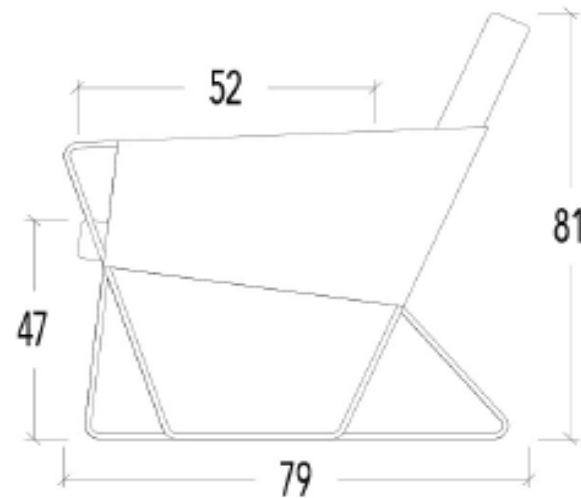

AUDETTE

INFORMATION SHEET

AUDETTE

PRODUCT INFORMATION

FRAME: COATED STEEL

FRAME: STANDARD IN RAL 9005, ALSO AVAILABLE IN OTHER RAL COLORS AT AN UPCHARGE OF --

DIMENSIONS IN CM

10

DIMENSIONS IN CM

15

AUDETTE

H: 31 7/8"
SH: 18 1/2"
D: 31 1/8"

W: 26 1/2

26 1/2

Article Code	10	15
Description	Upholstered Arms	Metal Arms

COM Yardage	3.28	2.11
-------------	------	------