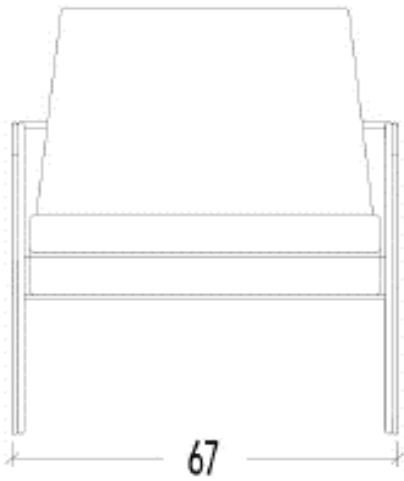

AUDETTE

INFORMATION SHEET

AUDETTE

PRODUCT INFORMATION

FRAME: COATED STEEL

FRAME: STANDARD IN RAL 9005, ALSO AVAILABLE IN OTHER RAL COLORS AT AN UPCHARGE OF --

DIMENSIONS IN CM

10

DIMENSIONS IN CM

15

AUDETTE

H: 31 7/8"
SH: 18 1/2"
D: 31 1/8"

W: 26 1/2

26 1/2

Article Code	10	15
Description	Upholstered Arms	Metal Arms

COM Yardage	3.28	2.11
-------------	------	------