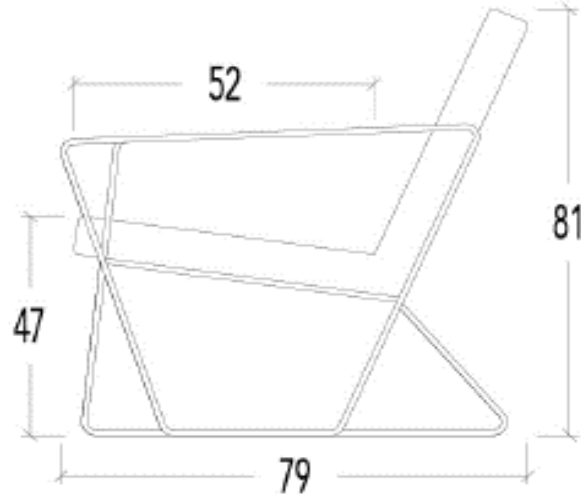

AUDETTE

INFORMATION SHEET

AUDETTE

PRODUCT INFORMATION

FRAME: COATED STEEL

FRAME: STANDARD IN RAL 9005, ALSO AVAILABLE IN OTHER RAL COLORS AT AN UPCHARGE OF --

DIMENSIONS IN CM

10

DIMENSIONS IN CM

15

AUDETTE

H: 31 7/8"
SH: 18 1/2"
D: 31 1/8"

W: 26 1/2

26 1/2

Article Code	10	15
Description	Upholstered Arms	Metal Arms

COM Yardage	3.28	2.11
-------------	------	------