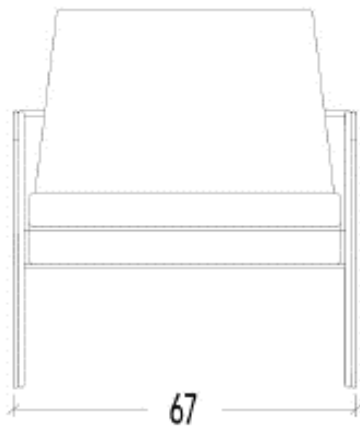

W401XX

W429XX

W477XX

W510XX

[CLICK TO VIEW FABRICS & LEATHERS](#)

AUDETTE

PRODUCT INFORMATION

DIMENSIONS IN CM

10

15

AUDETTE

H: 31 7/8"
SH: 18 1/2"
D: 31 1/8"

W: 26 1/2

26 1/2

Article Code	10	15
Description	Upholstered Arms	Metal Arms

COM Yardage	3.28	2.11
-------------	------	------