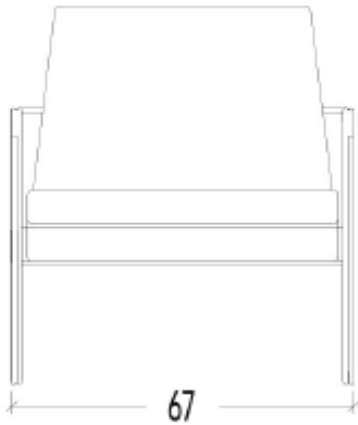

W401XX

W429XX

W477XX

W510XX

[CLICK TO VIEW FABRICS & LEATHERS](#)

AUDETTE

PRODUCT INFORMATION

DIMENSIONS IN CM

10

15

AUDETTE

H: 31 7/8"
SH: 18 1/2"
D: 31 1/8"

W: 26 1/2

26 1/2

Article Code	10	15
Description	Upholstered Arms	Metal Arms

COM Yardage	3.28	2.11
-------------	------	------