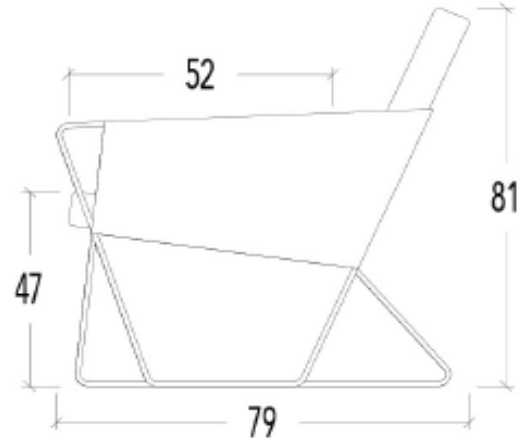

W401XX

W429XX

W477XX

W510XX

[CLICK TO VIEW FABRICS & LEATHERS](#)

AUDETTE

PRODUCT INFORMATION

DIMENSIONS IN CM

10

15

AUDETTE

H: 31 7/8"
SH: 18 1/2"
D: 31 1/8"

W: 26 1/2

26 1/2

Article Code	10	15
Description	Upholstered Arms	Metal Arms

COM Yardage	3.28	2.11
-------------	------	------