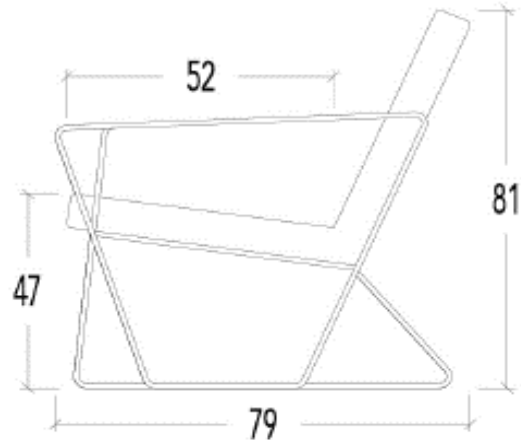

W401XX

W429XX

W477XX

W510XX

[CLICK TO VIEW FABRICS & LEATHERS](#)

AUDETTE

PRODUCT INFORMATION

DIMENSIONS IN CM

10

15

AUDETTE

H: 31 7/8"
SH: 18 1/2"
D: 31 1/8"

W: 26 1/2

26 1/2

Article Code	10	15
Description	Upholstered Arms	Metal Arms

COM Yardage	3.28	2.11
-------------	------	------