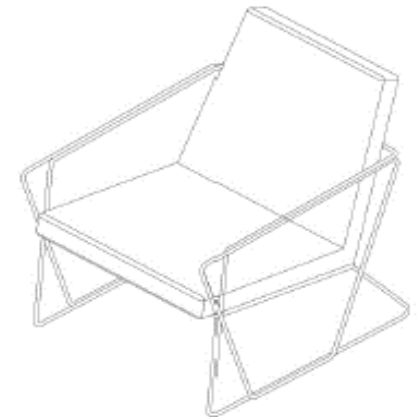

AUDETTE

MOOME COLLECTION

AUDETTE

PRODUCT INFORMATION

FRAME: COATED STEEL

FRAME: STANDARD IN RAL 9005, ALSO AVAILABLE IN OTHER RAL COLORS AT AN UPCHARGE OF --

FINISH NOTES

NOT AVAILABLE IN LEATHERS:

W401XX

W429XX

W477XX

W510XX

[CLICK TO VIEW FABRICS & LEATHERS](#)

AUDETTE

PRODUCT INFORMATION

DIMENSIONS IN CM

10

15

AUDETTE

H: 31 7/8"
SH: 18 1/2"
D: 31 1/8"

W: 26 1/2

26 1/2

Article Code	10	15
Description	Upholstered Arms	Metal Arms

COM Yardage	3.28	2.11
-------------	------	------