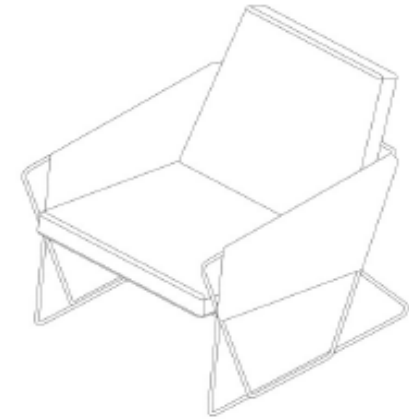

AUDETTE

MOOME COLLECTION

AUDETTE

PRODUCT INFORMATION

FRAME: COATED STEEL

FRAME: STANDARD IN RAL 9005, ALSO AVAILABLE IN OTHER RAL COLORS AT AN UPCHARGE OF --

FINISH NOTES

NOT AVAILABLE IN LEATHERS:

W401XX

W429XX

W477XX

W510XX

[CLICK TO VIEW FABRICS & LEATHERS](#)

AUDETTE

PRODUCT INFORMATION

DIMENSIONS IN CM

10

15

AUDETTE

H: 31 7/8"
SH: 18 1/2"
D: 31 1/8"

W: 26 1/2

26 1/2

Article Code	10	15
Description	Upholstered Arms	Metal Arms

COM Yardage	3.28	2.11
-------------	------	------