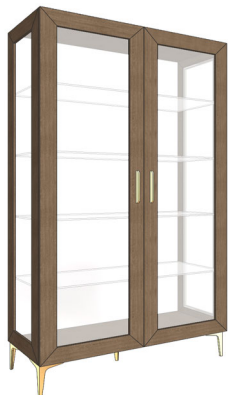

BAR / VITRINE	Description		Dimensions in Inches		
	Item No.	Finish	W	H	D

LOUISE 1 Door Vitrine

1x Doors 4x Interior Glass Shelves
Lacquer Top, Sides & Feet w/ Wood Fronts & Back Detail, Grey Glass
Polished Stainless Steel Handles & Accents

25 7/8"   84 5/8"   17 3/4"

FINISH OPTIONS	
LOU-119/1	Oak & Lacquer
LOU-119/2	Walnut & Lacquer
LOU-119/3	Lacquer
LOU-119/4	Eucalyptus Stain & Lacquer
LOU-119/5	Oak Fume, Recon Ebony or Recon Rosewood & Lacquer
LOU-119/6	Eucalyptus Frise or Natural Rosewood & Lacquer
LOU-119/7	Natural Ebony & Lacquer

UPCHARGE	LED Lighting

VENEERED TOP OPTIONS	
UPCHARGE	Oak
UPCHARGE	Eucalyptus Stain or Walnut
UPCHARGE	Eucalyptus Frise, Oak Fume, Natural Rosewood Recon Ebony or Recon Rosewood
UPCHARGE	Natural Ebony

OPTIONS FOR VENEERED SIDES	
UPCHARGE	Oak
UPCHARGE	Eucalyptus Stain or Walnut
UPCHARGE	Eucalyptus Frise, Oak Fume, Natural Rosewood Recon Ebony or Recon Rosewood
UPCHARGE	Natural Ebony

OPTIONAL METALS	
UPCHARGE	Iron with Painted "Brass" Finish
UPCHARGE	Polished Plated Stainless Steel- Gold, Copper, Nickel Noir
UPCHARGE	Brass

MADISON A1 - 2 Door Vitrine (1VIT2PT122MS)

4x Adjustable Glass Shelves
Painted Iron Legs & Handle

48"   86"   18 7/8"

FINISH OPTIONS	
MADI-3021/1	Eucalyptus Frise or Natural Rosewood
MADI-3021/3	Reconstituted Ebony, Oak Fume or Reconstituted Rosewood
MADI-3021/4	Natural Ebony
MADI-3021/5	Eucalyptus Stain or Lacquer
MADI-3021/6	Oak or Walnut (5% or 30% Sheen)

UPCHARGE	LED Spot Light
UPCHARGE	Mirrored Back

UPCHARGE	Sliding Top Hat

LEG HEIGHT: 7"
HANDLE HEIGHT: 7 7/8"
3 vol. / 0,421 m3 / 70 Kg