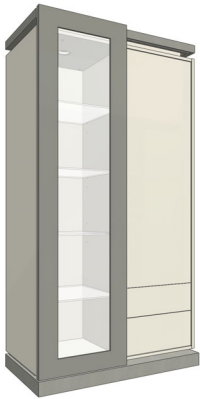

4 vol. / 1.617 m3 / 176 kg

SLIDING B Vitrine (1VITPTV100SL)
1x Sliding Glass Door & 1x Touch Latch Door
2x Drawers, 4x Glass Shelves
Interior Light
Matte Lacquer Structure/ HG Lacquer Fronts
Wood or Lacquer Top & Plinth

39 3/8"   82 5/8"   21 5/8"

FINISH OPTIONS	
SLIDIN-820/1	Eucalyptus Frise or Natural Rosewood
SLIDIN-820/3	Reconstituted Ebony, Oak Fume or Reconstituted Rosewood
SLIDIN-820/4	Natural Ebony
SLIDIN-820/5	Eucalyptus Stain
SLIDIN-820/6	Oak (5% or 30% Sheen)
SLIDIN-820/7	Walnut (5% or 30% Sheen)
SLIDIN-820/8	All Lacquer

UPCHARGE	LED Lights (for the Top)