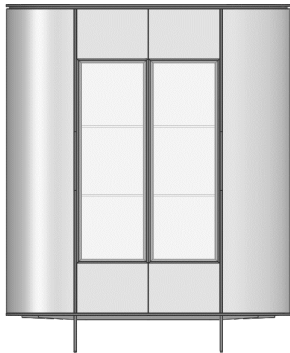

3 vol. / 1.029 m3 / 121 Kg

FABIO A Glass Door Bar Unit (1BARPTV120FB)				
2x Doors w/ Interior Lacquer Shelves				
2x Center Doors w/ Interior Glass Shelves				
Painted Metal Handles, Feet & Accents				
Lacquer Top & Sides w/ Optional Center Door Finishes				
		47 1/4"	59"	17 3/4"

FINISH OPTIONS

FABI-103/1	Oak or Walnut (5% or 30% Sheen)			
FABI-103/2	Natural Ebony			
FABI-103/3	Recon. Ebony, Oak Fume, Recon. or Natural Rosewood, Eucalyptus Frise or Eucalyptus Stain			
FABI-103/4	All Lacquer			

UPCHARGE	LED			

OPTIONAL FINISH COMBO : LACQUER TOP, BASE, FEET & HANDLES

FABI-103/5	Oak or Walnut (5% or 30% Sheen) Structure & Doors			
FABI-103/6	Oak or Walnut (5% or 30% Sheen) Center Doors w/ Curved Doors Sides in Lacquer