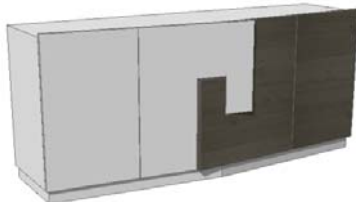

ALEAL

TABLE OF CONTENTS

	<u>PAGE #</u>
SIDEBOARD	7
VITRINE	7
BAR	8
MEDIA	8
WALL MODULE	9

SIDEBOARD	Description		Dimensions in Inches		
	Item No.	Finish	W	H	D

BOGO Sideboard (Big Version)

4x Doors (2x Accent Doors)
3x Shelves & 1x Interior Drawer

86 5/8" 32 1/2" 21"

PLINTH HEIGHT: 2 3/4"
2 vol. / 1,187 m3 / 129 Kg

FINISH OPTIONS	
BOGO-2001/1	Oak or Walnut (5% or 30% Sheen)
BOGO-2001/2	Rustic Oak (5% or 30% Sheen)
BOGO-2001/3	Natural Ebony
BOGO-2001/4	Reconstituted Ebony, Oak Fume, Reconstituted Rosewood, Eucalyptus Frise, Ash Burl , Natural Rosewood, Eucalyptus Stain, or All Lacquer

UPCHARGE	Cutlery Insert
-----------------	----------------

BOGO Sideboard (Small Version)

4x Doors (2x Accent Doors)
3x Shelves & 1x Interior Drawer

70 7/8" 32 1/2" 21"

PLINTH HEIGHT: 2 3/4"
2 vol. / 1,170 m3 / 110 Kg