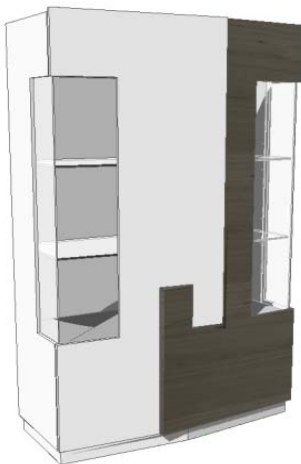

UPCHARGE	Cutlery Insert
-----------------	----------------

BOGO Sideboard (Small Version)

4x Doors (2x Accent Doors)
3x Shelves & 1x Interior Drawer

70 7/8" 32 1/2" 21"

PLINTH HEIGHT: 2 3/4"
2 vol. / 1,170 m3 / 110 Kg

UPCHARGE	Cutlery Insert
-----------------	----------------

VITRINE

BOGO Vitrine

2x Doors (1x Accent Doors)
1x Interior Drawer
Mirrored Back & 4x Shelves

47 1/4" 75 1/4" 21"

PLINTH HEIGHT: 2 3/4"
2 vol. / 1.410 m3 / 178 Kg