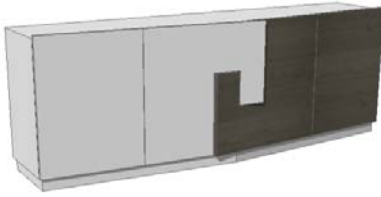

ALEAL

TABLE OF CONTENTS

	<u>PAGE #</u>
SIDEBOARD	7
VITRINE	7
BAR	8
MEDIA	8
WALL MODULE	9

SIDEBOARD	Description		Dimensions in Inches		
	Item No.	Finish	W	H	D

BOGO Sideboard (Big Version)

4x Doors (2x Accent Doors)
3x Shelves & 1x Interior Drawer

86 5/8" 32 1/2" 21"

PLINTH HEIGHT: 2 3/4"
2 vol. / 1,187 m3 / 129 Kg

FINISH OPTIONS	
BOGO-2001/1	Oak or Walnut (5% or 30% Sheen)
BOGO-2001/2	Rustic Oak (5% or 30% Sheen)
BOGO-2001/3	Natural Ebony
BOGO-2001/4	Reconstituted Ebony, Oak Fume, Reconstituted Rosewood, Eucalyptus Frise, Ash Burl , Natural Rosewood, Eucalyptus Stain, or All Lacquer