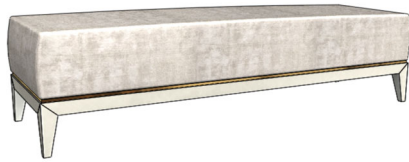

OTTOMANS

PICTURE	REFERENCE	DESCRIPTION	

1BQTQUA140SC

SCARLETT Bench
w/ Stainless Steel Sabots

SCAR-108

LACQUER FINISH

GRADE A/B	Grade A/B
GRADE C/D	Grade C/D & COM
GRADE E	Grade E/ Mastrotto Leather/ Ultrasuede
GRADE SUP	Superior Leather Grade SUP

OPTIONAL METAL FINISHES

UPCHARGE	For Polished Plated Stainless Steel
UPCHARGE	For Brass

COM Req: 1 1/2 yards of 55"W Plain Fabric

W: 55 1/8" x H: 16 1/8" x D: 17 3/4"

1 vol. / 0.319 m3 / 24 kg