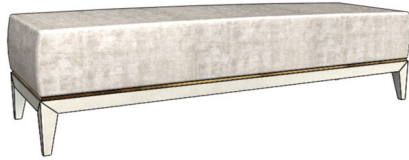

OTTOMANS

PICTURE	REFERENCE	DESCRIPTION	

1BQTQUA140SC

SCARLETT Bench
w/ Stainless Steel Sabots

SCAR-108

LACQUER FINISH

GRADE A/B

Grade A/B

GRADE C/D

Grade C/D & COM

GRADE E

Grade E/ Mastrotto Leather/ Ultrasuede

GRADE SUP

Superior Leather Grade SUP

OPTIONAL METAL FINISHES

UPCHARGE

For Polished Plated Stainless Steel

UPCHARGE

For Brass

COM Req: 1 1/2 yards of 55"W Plain Fabric

W: 55 1/8" x H: 16 1/8" x D: 17 3/4"

1 vol. / 0.319 m3 / 24 kg