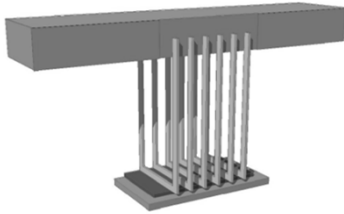

2 vol. / 2,371 m3 / 142 Kg

Note: Area for Plasma is 75" x 40"
Maximum size plasma TV is 70"

*** TV PANEL DIMENSIONS : 75 1/2" X 40 3/4"

Occasional

Description		Dimensions in Inches		
Item No.	Finish	W	H	D
REBECCA Console		59"	32 3/4"	13"
REBE-100	Top & Base in HG Lacquer w/ Rings in Matte Lacquer			
1 vol. / 0,566m3 / 52 kg		70 7/8"	32 3/4"	15"
REBE-101	Top & Base in HG Lacquer w/ Rings in Matte Lacquer			
GRACE Console 3 Drawers		59"	33 7/8"	13"
GRACE-100/1	Top in Oak w/ Pedestal & Foot in Lacquer			
GRACE-100/2	All HG Lacquer			
MADRID Console 2 Drawers		59"	32 1/4"	14 1/4"
MADR-102	Lacquer w/ Stainless Steel Pedestal			
1 vol. / 0,405m3 47 kg				
CALIFORNIA Console		55 1/8"	32 1/4"	15 3/4"
CALI-101	Lacquer w/ Stainless Steel Pedestal			
BARCELONA Console 3 Drawers		59"	33 7/8"	13"
BARCE-103	Lacquer w/ Stainless Steel Pedestal			
KATE Console		63"	32 1/4"	13"
KATE-101	Lacquer w/ Stainless Steel Pedestal			

1 vol. / 0,521m3 / 75 kg

1 vol. / 0,405m3 / 47 kg

1 vol. / 0,498 m3 / 54 Kg

1 vol. / 0,405m3 / 59 kg

Occasional

Description		Dimensions in Inches		
Item No.	Finish	W	H	D
	ELY Console	47 1/4"	32 1/4"	13"
ELY-100/1	Lacquer w/ Stainless Details			
ELY-100/2	Lacquer w/ Polished Painted Stainless Steel Details			
ELY-100/3	Lacquer w/ Brass Details			
	CARLTON Console 2 Drawers	59"	32 1/4"	13 3/8"
CARL-200/1	Lacquer Case, Oak Legs, Stainless Steel Accents			
CARL-200/2	Lacquer Case, Oak Legs, Polished Painted Stainless Steel Accents			
CARL-200/3	Lacquer Case, Oak Legs, Brass Accents			
	TURIN Console	74 7/8"	32 1/4"	13"
TURI-100	All Lacquer			
	SUBLIME Console	70 7/8"	32 1/4"	13"
SUB-100	All Lacquer			
	BARCELONA Coffee Table w/ Tempered Glass Top	43 3/8"	17 3/4"	43 3/8"
BARC-100	Lacquer Base w/ Stainless Steel Pedestal			