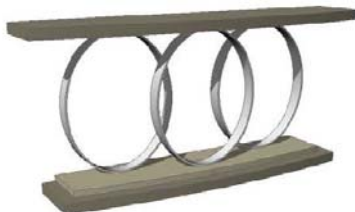

1 vol. / 0,521m3 / 75 kg

1 vol. / 0,405m3 / 47 kg

1 vol. / 0,498 m3 / 54 Kg

1 vol. / 0,405m3 / 59 kg

Occasional

Description		Dimensions in Inches		
Item No.	Finish	W	H	D
	ELY Console	47 1/4"	32 1/4"	13"
ELY-100/1	Lacquer w/ Stainless Details			
ELY-100/2	Lacquer w/ Polished Painted Stainless Steel Details			
ELY-100/3	Lacquer w/ Brass Details			
	CARLTON Console 2 Drawers	59"	32 1/4"	13 3/8"
CARL-200/1	Lacquer Case, Oak Legs, Stainless Steel Accents			
CARL-200/2	Lacquer Case, Oak Legs, Polished Painted Stainless Steel Accents			
CARL-200/3	Lacquer Case, Oak Legs, Brass Accents			
	TURIN Console	74 7/8"	32 1/4"	13"
TURI-100	All Lacquer			
	SUBLIME Console	70 7/8"	32 1/4"	13"
SUB-100	All Lacquer			
	BARCELONA Coffee Table w/ Tempered Glass Top	43 3/8"	17 3/4"	43 3/8"
BARC-100	Lacquer Base w/ Stainless Steel Pedestal			