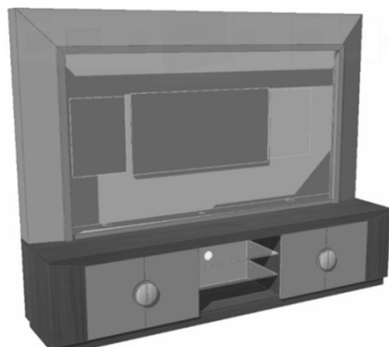

Entertainment Units

TORONTO TV Unit
w/ Magic Mirror Effect
w/ Tempered Glass & Lacquer Shelves
w/ 4x Doors

94 1/2"   72 7/8"   20 1/2"

TORO-100	Oak Base w/ Plasma Support & Fronts in HG Lacquer

2 vol. / 2,371 m3 / 142 Kg

Note: Area for Plasma is 75" x 40"
Maximum size plasma TV is 70"

*** TV PANEL DIMENSIONS : 75 1/2" X 40 3/4"