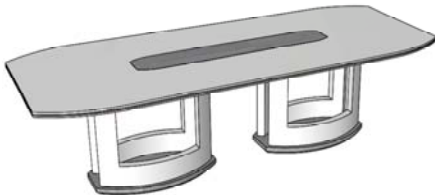

3 vol. / 1.109 m3 / 146 kg

SIDEBOARD

DIABOLO Sideboard

3x Doors w/ 1x Interior Shelf Each
4x Drawers
Accent Drawers w/ Structure in Lacquer

78 3/4"   33 7/8"   20 1/2"

FINISH OPTIONS

DIABO-100/1	Oak or Walnut (5% or 30% Sheen)	
DIABO-100/2	Rustic Oak (5% or 30% Sheen)	
DIABO-100/3	Natural Ebony	
DIABO-100/4	Reconstituted Ebony, Oak Fume or Reconstituted Rosewood	
DIABO-100/5	Eucalyptus Frise, Ash Burl or Natural Rosewood	
DIABO-100/6	Tulip Wood	
DIABO-100/7	Eucalyptus Stain	
DIABO-100/8	All Lacquer	

RIGHT VERSION SHOWN