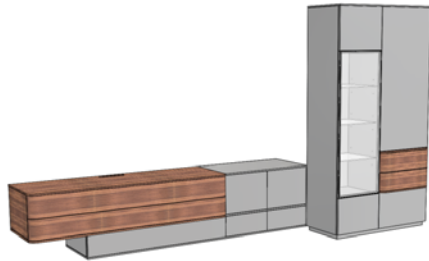

WALL MODULES	Description		Dimensions in Inches		
	Item No.	Finish	W	H	D

2 vol. / 0.164 m3 / 45 kg

DIABOLO Wall Shelf Module

23 5/8"   31 1/2"   9 1/2"

DIABO-113	All Lacquer

UPCHARGE	LED Lighting

PREDESIGNED CONFIGURATION

3 vol. / 1.139 m3 / 231 kg

DIABOLO A Wall unit

Accent Wood Drawers & Structure in Lacquer

128"   80 3/4"   19 1/4"

FINISH OPTIONS

DIABO-110/1	Oak or Walnut (5% or 30% Sheen)
DIABO-110/2	Rustic Oak (5% or 30% Sheen)
DIABO-110/3	Natural Ebony
DIABO-110/4	Reconstituted Ebony, Oak Fume or Reconstituted Rosewood
DIABO-110/5	Eucalyptus Frise, Ash Burl or Natural Rosewood
DIABO-110/6	Tulip Wood
DIABO-110/7	Eucalyptus Stain
DIABO-110/8	All Lacquer

UPCHARGE	LED Projector for Vitrine

MIRROR IMAGE AVAILABLE UPON REQUEST

DIABOLO B Wall unit

Accent Wood Drawers & Structure in Lacquer

88 5/8"   80 3/4"   18 1/8"

FINISH OPTIONS

DIABO-111/1	Oak or Walnut (5% or 30% Sheen)
DIABO-111/2	Rustic Oak (5% or 30% Sheen)
DIABO-111/3	Natural Ebony
DIABO-111/4	Reconstituted Ebony, Oak Fume or Reconstituted Rosewood
DIABO-111/5	Eucalyptus Frise, Ash Burl or Natural Rosewood
DIABO-111/6	Tulip Wood
DIABO-111/7	Eucalyptus Stain
DIABO-111/8	All Lacquer

UPCHARGE	LED Lighting fo Wall Shelf

MIRROR IMAGE AVAILABLE UPON REQUEST