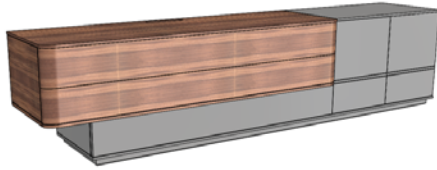

MEDIA	Description		Dimensions in Inches		
	Item No.	Finish	W	H	D

DIABOLO Media Cabinet
2x Doors w/ 1x Interior Shelf
3x Drawers
Accent Drawers w/ Structure in Lacquer
88 5/8"   23"   18 1/8"

2 vol. / 0.580 m3 / 132 kg

FINISH OPTIONS		
DIABO-108/1	Oak or Walnut (5% or 30% Sheen)	
DIABO-108/2	Rustic Oak (5% or 30% Sheen)	
DIABO-108/3	Natural Ebony	
DIABO-108/4	Reconstituted Ebony, Oak Fume or Reconstituted Rosewood	
DIABO-108/5	Eucalyptus Frise, Ash Burl or Natural Rosewood	
DIABO-108/6	Tulip Wood	
DIABO-108/7	Eucalyptus Stain	
DIABO-108/8	All Lacquer	

MIRROR IMAGE AVAILABLE UPON REQUEST

DIABOLO Wall Hung Media Cabinet
2x Doors w/ 1x Interior Shelf Each
3x Drawers
Accent Drawers w/ Structure in Lacquer
78 3/4"   21 1/4"   18 1/4"