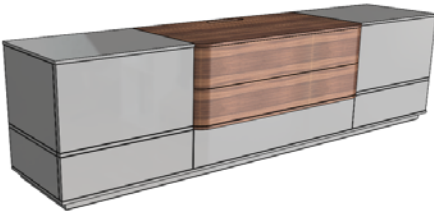

2 vol. / 0.580 m3 / 132 kg

FINISH OPTIONS		
DIABO-109/1	Oak or Walnut (5% or 30% Sheen)	
DIABO-109/2	Rustic Oak (5% or 30% Sheen)	
DIABO-109/3	Natural Ebony	
DIABO-109/4	Reconstituted Ebony, Oak Fume or Reconstituted Rosewood	
DIABO-109/5	Eucalyptus Frise, Ash Burl or Natural Rosewood	
DIABO-109/6	Tulip Wood	
DIABO-109/7	Eucalyptus Stain	
DIABO-109/8	All Lacquer	

MIRROR IMAGE AVAILABLE UPON REQUEST

WALL MODULES

DIABOLO Wall Shelf Module		29 1/2"	31 1/8"	9 1/2"
DIABO-112	All Lacquer			
UPCHARGE	LED Lighting