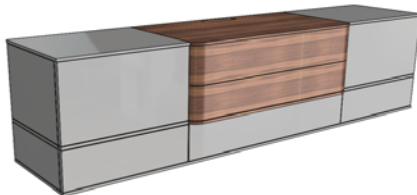

2 vol. / 0.580 m3 / 132 kg

FINISH OPTIONS		
DIABO-107/1	Oak or Walnut (5% or 30% Sheen)	
DIABO-107/2	Rustic Oak (5% or 30% Sheen)	
DIABO-107/3	Natural Ebony	
DIABO-107/4	Reconstituted Ebony, Oak Fume or Reconstituted Rosewood	
DIABO-107/5	Eucalyptus Frise, Ash Burl or Natural Rosewood	
DIABO-107/6	Tulip Wood	
DIABO-107/7	Eucalyptus Stain	
DIABO-107/8	All Lacquer	

MIRROR IMAGE AVAILABLE UPON REQUEST

DIABOLO Media Cabinet
2x Doors w/ 1x Interior Shelf Each
3x Drawers
Accent Drawers w/ Structure in Lacquer
78 3/4"   23"   18 1/8"