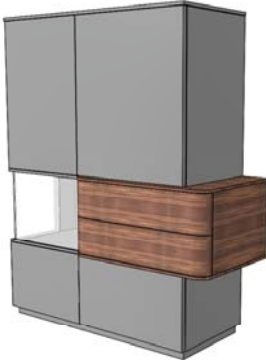

MIRROR IMAGE AVAILABLE UPON REQUEST

<b>VITRINE</b>	<b>Description</b>		<b>Dimesions in Inches</b>		
	Item No.	Finish	W	H	D

RIGHT VERSION SHOWN

2 vol. / 0.961 m3 / 100 kg

**DIABOLO Vitrine**  
 1x Glass/Lacquer Door w/ interior shelves  
 2x Lacquer doors w/ interior shelves  
 2x Drawers  
 Accent Drawers w/ Structure in Lacquer

<b>UPCHARGE</b>	LED Projector	
-----------------	---------------	--

MIRROR IMAGE AVAILABLE UPON REQUEST

\*\*\* RECOMMENDED THAT UNIT BE ATTACHED TO WALL \*\*\*

<b>BAR UNIT</b>
-----------------

RIGHT VERSION SHOWN