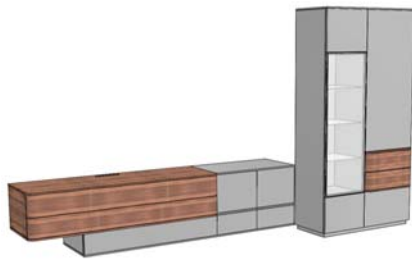

Pre-Designed Configurations

3 vol. / 1.139 m3 / 231 kg