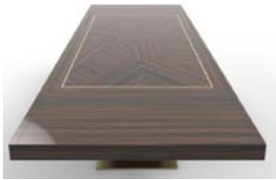

FINISH OPTIONS		
MEDIA-358/1	Oak or Walnut (5% or 30% Sheen)	
MEDIA-358/2	Natural Ebony	
MEDIA-358/3	Reconstituted Ebony, Oak Fume or Reconstituted Rosewood	
MEDIA-358/4	Eucalyptus Frise or Natural Rosewood	
MEDIA-358/5	Tulip Wood	
MEDIA-358/6	Eucalyptus Stain	
MEDIA-358/7	All Lacquer	

94 1/2" | 30" | 43 3/8"
w/ 2x 19 5/8" W Extensions

FINISH OPTIONS		
MEDIA-359/1	Oak or Walnut (5% or 30% Sheen)	
MEDIA-359/2	Natural Ebony	
MEDIA-359/3	Reconstituted Ebony, Oak Fume or Reconstituted Rosewood	
MEDIA-359/4	Eucalyptus Frise or Natural Rosewood	
MEDIA-359/5	Tulip Wood	
MEDIA-359/6	Eucalyptus Stain	
MEDIA-359/7	All Lacquer	

OPTIONAL METAL FINISHES FOR BASE:		
UPCHARGE	Polished Painted Stainless Steel	
UPCHARGE	Brushed Brass