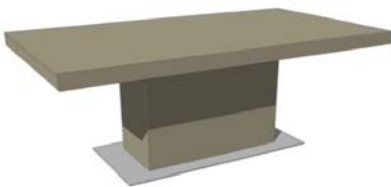

Lacquer Extension Ends

Lacquer Extension Ends

DINING TABLE	Description		Dimensions in Inches		
	Item No.	Finish	W	H	D

MEDIALE Rectangular Extension Dining Table
 Top w/ Veneer Pattern & Lacquer Painted Metal Inlay
 Stainless Steel Base