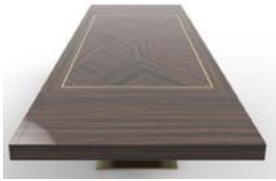

DINING TABLE	Description		Dimensions in Inches		
	Item No.	Finish	W	H	D

MEDIALE Rectangular Extension Dining Table
Top w/ Veneer Pattern & Lacquer Painted Metal Inlay
Stainless Steel Base

70 7/8" | 30" | 39 3/8"
w/ 2x 15 3/4" W Extensions

FINISH OPTIONS		
MEDIA-356/1	Oak or Walnut (5% or 30% Sheen)	
MEDIA-356/2	Natural Ebony	
MEDIA-356/3	Reconstituted Ebony, Oak Fume or Reconstituted Rosewood	
MEDIA-356/4	Eucalyptus Frise or Natural Rosewood	
MEDIA-356/5	Tulip Wood	
MEDIA-356/6	Eucalyptus Stain	
MEDIA-356/7	All Lacquer	

78 3/4" | 30" | 39 3/8"
w/ 2x 15 3/4" W Extensions

FINISH OPTIONS		
MEDIA-357/1	Oak or Walnut (5% or 30% Sheen)	
MEDIA-357/2	Natural Ebony	
MEDIA-357/3	Reconstituted Ebony, Oak Fume or Reconstituted Rosewood	
MEDIA-357/4	Eucalyptus Frise or Natural Rosewood	
MEDIA-357/5	Tulip Wood	
MEDIA-357/6	Eucalyptus Stain	
MEDIA-357/7	All Lacquer	

86 5/8" | 30" | 43 3/8"
w/ 2x 19 5/8" W Extensions