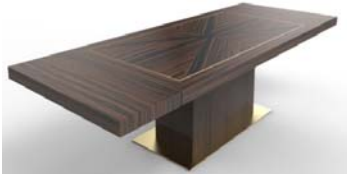

FINISH OPTIONS		
MEDIA-358/1	Oak or Walnut (5% or 30% Sheen)	
MEDIA-358/2	Natural Ebony	
MEDIA-358/3	Reconstituted Ebony, Oak Fume or Reconstituted Rosewood	
MEDIA-358/4	Eucalyptus Frise or Natural Rosewood	
MEDIA-358/5	Tulip Wood	
MEDIA-358/6	Eucalyptus Stain	
MEDIA-358/7	All Lacquer	

94 1/2" | 30" | 43 3/8"
w/ 2x 19 5/8" W Extensions

FINISH OPTIONS		
MEDIA-359/1	Oak or Walnut (5% or 30% Sheen)	
MEDIA-359/2	Natural Ebony	
MEDIA-359/3	Reconstituted Ebony, Oak Fume or Reconstituted Rosewood	
MEDIA-359/4	Eucalyptus Frise or Natural Rosewood	
MEDIA-359/5	Tulip Wood	
MEDIA-359/6	Eucalyptus Stain	
MEDIA-359/7	All Lacquer	

OPTIONAL METAL FINISHES FOR BASE:		
UPCHARGE	Polished Painted Stainless Steel	
UPCHARGE	Brushed Brass