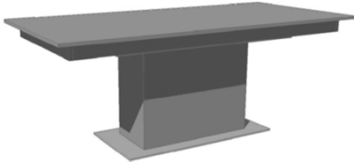

DINING TABLE	Description		Dimensions in Inches		
	Item No.	Finish	W	H	D

VALENTINO Rectangular Extension Dining Table w/ Mediale Base

Accent Top & Extension
Lacquer Column
Stainless Steel Base Accent

82 3/4"   30"   39 3/8"

39 3/8" Extension (Opens from one side only)

3 vol. / 1.085 m3 / 139 kg

FINISH OPTIONS	
VALEN-3060/1	Oak (5% or 30% Sheen)
VALEN-3060/2	Walnut (5% or 30% Sheen)
VALEN-3060/3	Reverse Painted Glass
VALEN-3060/4	Ceramic Top (Standard Options)