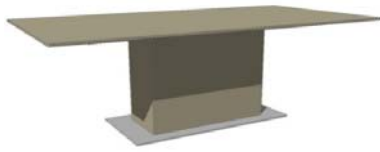

3 vol. / 1,001 m3 / 170 Kg

UPCHARGE	Stainless Steel Rings in Column	
-----------------	---------------------------------	--

DINING TABLE	Description		Dimensions in Inches		
	Item No.	Finish	W	H	D

2 vol. / 0,950 m3 / 90 kg