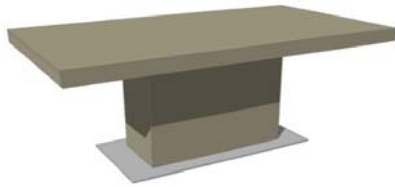

Lacquer Extension Ends