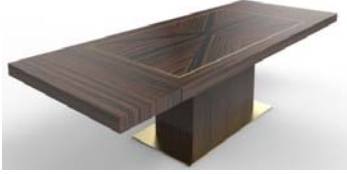

DINING TABLE	Description		Dimensions in Inches		
	Item No.	Finish	W	H	D

MEDIALE Rectangular Extension Dining Table
Top w/ Veneer Pattern & Lacquer Painted Metal Inlay
Stainless Steel Base

70 7/8" | 30" | 39 3/8"
w/ 2x 15 3/4" W Extensions

FINISH OPTIONS		
MEDIA-356/1	Oak or Walnut (5% or 30% Sheen)	
MEDIA-356/2	Natural Ebony	
MEDIA-356/3	Reconstituted Ebony, Oak Fume or Reconstituted Rosewood	
MEDIA-356/4	Eucalyptus Frise or Natural Rosewood	
MEDIA-356/5	Tulip Wood	
MEDIA-356/6	Eucalyptus Stain	
MEDIA-356/7	All Lacquer	

78 3/4" | 30" | 39 3/8"
w/ 2x 15 3/4" W Extensions

FINISH OPTIONS		
MEDIA-357/1	Oak or Walnut (5% or 30% Sheen)	
MEDIA-357/2	Natural Ebony	
MEDIA-357/3	Reconstituted Ebony, Oak Fume or Reconstituted Rosewood	
MEDIA-357/4	Eucalyptus Frise or Natural Rosewood	
MEDIA-357/5	Tulip Wood	
MEDIA-357/6	Eucalyptus Stain	
MEDIA-357/7	All Lacquer	

86 5/8" | 30" | 43 3/8"
w/ 2x 19 5/8" W Extensions