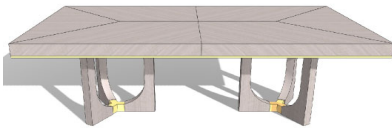

DEDUCTIONS

DEDUCT	For Extension Option B (1x Center Ext. 23 5/8")	
DEDUCT	For Removal of Top Veneer Pattern	

HANNAH Extension Dining Table

Lacquered Feet Detail & Top Apron Detail
Option A Top

94 1/2" 30" 43 3/8"
2x 19 5/8" Extensions