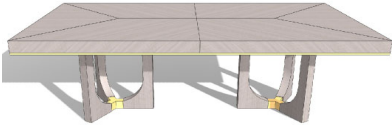

DINING TABLE	Description		Dimensions in Inches		
	Item No.	Finish	W	H	D

HANNAH Extension Dining Table

Lacquered Feet Detail & Top Apron Detail
Option A Top

70 7/8" 30" 43 3/8"
2x 19 5/8" Extensions

OPTION A