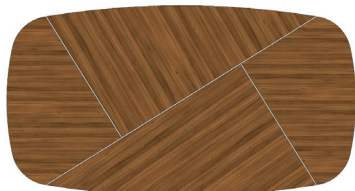

OPTION FOR VENEERED ENDS		
UPCHARGE	Oak (5% or 30% Sheen)	
UPCHARGE	Eucalpytus Stain or Walnut	
UPCHARGE	Eucalpytus Frise, Oak Fume, Natural Rosewood, Recon Ebony or Recon Rosewood	
UPCHARGE	Natural Ebony	

OPTIONAL METAL FOR TOP DETAIL		
UPCHARGE	Iron with Painted "Brass" Finish	
UPCHARGE	Polished Plated Stainless Steel- Gold, Copper, Nickel Noir	
UPCHARGE	Brass	

DEDUCTION	Remove Metal Inlay