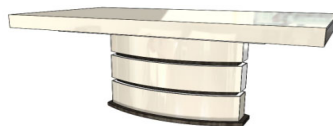

GAUDI Rectangular Extension Dining Table (1MESSAL180GD)

70 7/8" | 30" | 39 3/8"
w/ 2x 15 3/4" Extensions

FINISH OPTIONS		
GAUDI-101/1	Oak or Walnut (5% or 30% Sheen)	
GAUDI-101/2	Natural Ebony	
GAUDI-101/3	Recon Ebony, Oak Fume, Recon Rosewood	
GAUDI-101/4	Eucalyptus Frise or Natural Rosewood	
GAUDI-101/6	Eucalyptus Stain	
GAUDI-101/7	All Lacquer