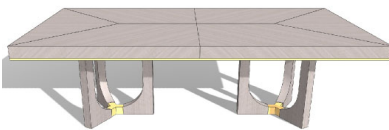

HANNAH Extension Dining Table

Lacquered Feet Detail & Top Apron Detail
Option A Top

78 3/4" 30" 43 3/8"
2x 19 5/8" Extensions

OPTION A

OPTION B

FINISH OPTIONS

HANN-110/1	Eucalyptus Stain	
HANN-110/2	Oak (5% or 30% Sheen)	
HANN-110/3	Walnut (5% or 30% Sheen)	
HANN-110/4	Lacquered	
HANN-110/5	Recon Ebony, Oak Fume, Recon Rosewood	
HANN-110/6	Eucalyptus Frisé, Natural Rosewood	
HANN-110/7	Natural Ebony	