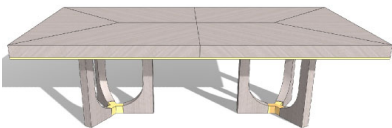

DEDUCTIONS

DEDUCT	For Extension Option B (1x Center Ext. 23 5/8")	
DEDUCT	For Removal of Top Veneer Pattern	

HANNAH Extension Dining Table

Lacquered Feet Detail & Top Apron Detail
Option A Top

118 1/8" 30" 48"
2x 19 5/8" Extensions