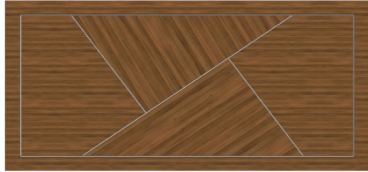

DINING TABLE	Description		Dimesions in Inches		
	Item No.	Finish	W	H	D

LOUISE Extension Dining Table

Wood Top & Legs

Polished Stainless Steel Top & Feet Accents

141 3/4"

30"

43 3/8"

2x 19 5/8" Extensions