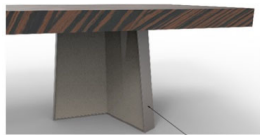

OPTIONAL BASE STYLE (STYLE #2)

Feet Option 2