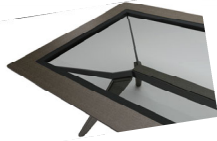

ADEL-101/1	Standard Ceramic Top
ADEL-101/2	Palisandro Ceramic Top

3 vol. / 1,839 m3 / 128 Kg

ALLURE Fixed Top Dining Table (1MESSRV220AE)

Transparent Grey Glass Top 10mm
Epoxy Painted Metal Frame
86 5/8" | 30" | 43 3/8"