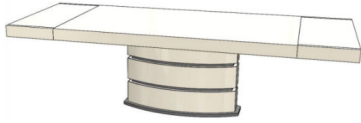

DINING TABLE	Description		Dimensions in Inches		
	Item No.	Finish	W	H	D

GAUDI Rectangular Extension Dining Table (1MESSAL240GD)

Option Finish for Top & Column in Lacquer
Accent Reveal & Bottom Base (Same finish as Top)
94 1/2" | 30" | 43 3/8"
w/ 2x 19 3/4" Extensions

FINISH OPTIONS		
GAUDI-103/1	Oak or Walnut (5% or 30% Sheen)	
GAUDI-103/2	Natural Ebony	
GAUDI-103/3	Recon Ebony, Oak Fume, Recon Rosewood	
GAUDI-103/4	Eucalyptus Frise or Natural Rosewood	
GAUDI-103/6	Eucalyptus Stain	
GAUDI-103/7	All Lacquer	

GAUDI Rectangular Extension Dining Table (1MESSAL220GD)

86 5/8" | 30" | 43 3/8"
w/ 2x 19 3/4" Extensions

FINISH OPTIONS		
GAUDI-102/1	Oak or Walnut (5% or 30% Sheen)	
GAUDI-102/2	Natural Ebony	
GAUDI-102/3	Recon Ebony, Oak Fume, Recon Rosewood	
GAUDI-102/4	Eucalyptus Frise or Natural Rosewood	
GAUDI-102/6	Eucalyptus Stain	
GAUDI-102/7	All Lacquer	

GAUDI Rectangular Extension Dining Table (1MESSAL200GD)

78 3/4" | 30" | 39 3/8"
w/ 2x 15 3/4" Extensions

FINISH OPTIONS		
GAUDI-101/1	Oak or Walnut (5% or 30% Sheen)	
GAUDI-101/2	Natural Ebony	
GAUDI-101/3	Recon Ebony, Oak Fume, Recon Rosewood	
GAUDI-101/4	Eucalyptus Frise or Natural Rosewood	
GAUDI-101/6	Eucalyptus Stain	
GAUDI-101/7	All Lacquer	

GAUDI Rectangular Extension Dining Table (1MESSAL180GD)

70 7/8" | 30" | 39 3/8"
w/ 2x 15 3/4" Extensions

FINISH OPTIONS		
GAUDI-101/1	Oak or Walnut (5% or 30% Sheen)	
GAUDI-101/2	Natural Ebony	
GAUDI-101/3	Recon Ebony, Oak Fume, Recon Rosewood	
GAUDI-101/4	Eucalyptus Frise or Natural Rosewood	
GAUDI-101/6	Eucalyptus Stain	
GAUDI-101/7	All Lacquer	

UPCHARGE	Stainless Steel Rings in Column