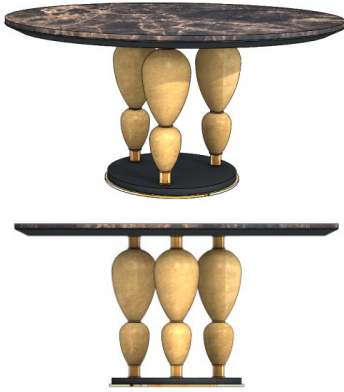

DINING TABLE		Description	Dimesions in Inches		
Item No.	Finish	W	H	D	

4 vol. / 1.122 m3 / 220 kg

IMPERADOR Round Dining Table

Gold, Silver, Champagne or Bronze Leaf Balls
Lacquer Top Frame & Base
Brass Accents

59"   30 3/8"   59"

IMPER-115/1	Marble Top in Italian Gold			
IMPER-115/2	Marble Top in Standard Finishes			

UPCHARGE	Lazy Susan w/ Marble in Italian Gold; 25 5/8" Diameter			
UPCHARGE	Lazy Susan w/ Marble in Standard Finishes; 25 5/8" Diameter			

DEDUCT	Stainless Steel Accents			
DEDUCT	HG Lacquuer Balls