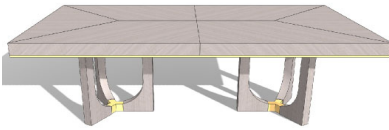

DINING TABLE	Description		Dimensions in Inches		
	Item No.	Finish	W	H	D

HANNAH Extension Dining Table

Lacquered Feet Detail & Top Apron Detail
Option A Top

86 5/8" 30" 43 3/8"
2x 19 5/8" Extensions

OPTION A