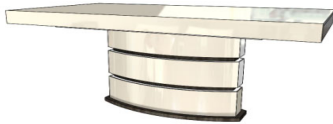

GAUDI Rectangular Extension Dining Table (1MESSAL220GD)

86 5/8" | 30" | 43 3/8"
w/ 2x 19 3/4" Extensions

FINISH OPTIONS		
GAUDI-102/1	Oak or Walnut (5% or 30% Sheen)	
GAUDI-102/2	Natural Ebony	
GAUDI-102/3	Recon Ebony, Oak Fume, Recon Rosewood	
GAUDI-102/4	Eucalyptus Frise or Natural Rosewood	
GAUDI-102/6	Eucalyptus Stain	
GAUDI-102/7	All Lacquer