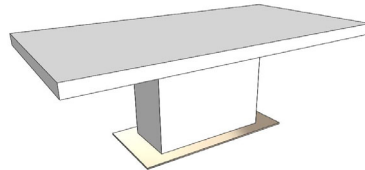

MEDIALE Rectangular Extension Dining Table (1MESSAL200MD)

78 3/4" | 30 3/4" | 39 3/8"
w/ 2x 15 3/4" W Extension Leaves

FINISH OPTIONS	
MEDIA-311/9	Oak (5% or 30% Sheen)
MEDIA-311/10	Walnut (5% or 30% Sheen)
MEDIA-311/11	Natural Ebony
MEDIA-311/12	Recon Ebony, Oak Fume, Recon Rosewood
MEDIA-311/13	Eucalyptus Frise or Natural Rosewood
MEDIA-311/15	Eucalyptus Stain
MEDIA-311/16	All Lacquer