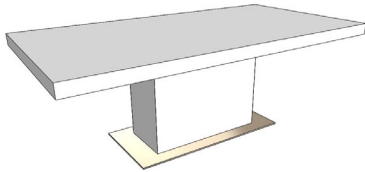

DINING TABLE	Description		Dimensions in Inches		
	Item No.	Finish	W	H	D

MEDIALE Rectangular Extension Dining Table (1MESSAL240MD)

Accent Top w/ Lacquer Column
Stainless Steel Base Accent

94 1/2" | 30 3/4" | 43 3/8"
w/ 2x 19 5/8" W Extension Leaves