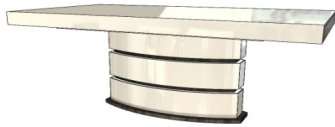

DINING TABLE	Description		Dimensions in Inches		
	Item No.	Finish	W	H	D

GAUDI Rectangular Extension Dining Table (1MESSAL240GD)

Option Finish for Top & Column in Lacquer
Accent Reveal & Bottom Base (Same finish as Top)
94 1/2" | 30" | 43 3/8"
w/ 2x 19 3/4" Extensions

FINISH OPTIONS		
GAUDI-103/1	Oak or Walnut (5% or 30% Sheen)	
GAUDI-103/2	Natural Ebony	
GAUDI-103/3	Recon Ebony, Oak Fume, Recon Rosewood	
GAUDI-103/4	Eucalyptus Frise or Natural Rosewood	
GAUDI-103/6	Eucalyptus Stain	
GAUDI-103/7	All Lacquer