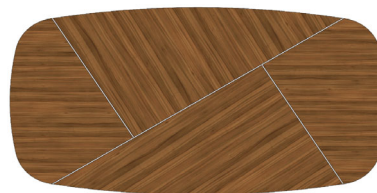

DINING TABLE	Description		Dimesions in Inches		
	Item No.	Finish	W	H	D

LOUISE Dining Table
Feet & Center of Top in Wood, Ends of Top in Lacquer
Polished Stainless Steel Top & Feet Accents

78 3/4"   30"   47 1/4"

FINISH OPTIONS		
LOU-106/1	Oak (5% or 30% Sheen) & Lacquer	
LOU-106/2	Walnut (5% or 30% Sheen) & Lacquer	
LOU-106/3	Lacquer	
LOU-106/4	Eucalyptus Stain & Lacquer	
LOU-106/5	Oak Fume, Recon Ebony or Recon Rosewood & Lacquer	
LOU-106/6	Eucalpytus Frise or Natural Rosewood & Lacquer	
LOU-106/7	Natural Ebony & Lacquer	

OPTION FOR MARBLE ENDS		
UPCHARGE	Standard Marble Options	
UPCHARGE	Standard Ceramic Options	

OPTION FOR VENEERED ENDS		
UPCHARGE	Oak (5% or 30% Sheen)	
UPCHARGE	Eucalpytus Stain or Walnut	
UPCHARGE	Eucalpytus Frise, Oak Fume, Natural Rosewood, Recon Ebony or Recon Rosewood	
UPCHARGE	Natural Ebony	

OPTIONAL METAL FOR TOP DETAIL		
UPCHARGE	Iron with Painted "Brass" Finish	
UPCHARGE	Polished Plated Stainless Steel- Gold, Copper, Nickel Noir	
UPCHARGE	Brass	

DEDUCTION	Remove Metal Inlay	

LOUISE Dining Table
70 7/8"   30"   47 1/4"

FINISH OPTIONS		
LOU-105/1	Oak (5% or 30% Sheen) & Lacquer	
LOU-105/2	Walnut (5% or 30% Sheen) & Lacquer	
LOU-105/3	Lacquer	
LOU-105/4	Eucalyptus Stain & Lacquer	
LOU-105/5	Oak Fume, Recon Ebony or Recon Rosewood & Lacquer	
LOU-105/6	Eucalpytus Frise or Natural Rosewood & Lacquer	
LOU-105/7	Natural Ebony & Lacquer	

OPTION FOR CERAMIC OR MARBLE ENDS		
UPCHARGE	Standard Marble Options	
UPCHARGE	Standard Ceramic Options	

OPTION FOR VENEERED ENDS		
UPCHARGE	Oak (5% or 30% Sheen)	
UPCHARGE	Eucalpytus Stain or Walnut	
UPCHARGE	Eucalpytus Frise, Oak Fume, Natural Rosewood, Recon Ebony or Recon Rosewood	
UPCHARGE	Natural Ebony	

OPTIONAL METAL FOR TOP DETAIL		
UPCHARGE	Iron with Painted "Brass" Finish	
UPCHARGE	Polished Plated Stainless Steel- Gold, Copper, Nickel Noir	
UPCHARGE	Brass	

DEDUCTION	Remove Metal Inlay