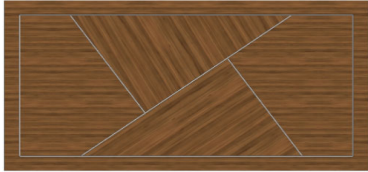

DEDUCTION	Remove Metal Inlay	
-----------	--------------------	--

LOUISE Extension Dining Table

131 7/8"

30"

43 3/8"

2x 19 5/8" Extensions

2X TOPS & 3X BASES

FINISH OPTIONS