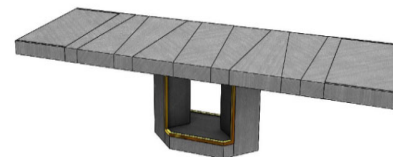

OAK OR WALNUT (5% or 30% SHEEN)

MADI-3014/7	Stainless Steel	
MADI-3014/8	Polished Plated Stainless Steel- Gold, Copper, Nickel Noir	
MADI-3014/9	Brass	

RECONSTITUTED EBONY, OAK FUME, OR RECONSTITUTED ROSEWOOD

MADI-3014/10	Stainless Steel	
MADI-3014/11	Polished Plated Stainless Steel- Gold, Copper, Nickel Noir	
MADI-3014/12	Brass	

NATURAL EBONY

MADI-3014/13	Stainless Steel	
MADI-3014/14	Polished Plated Stainless Steel- Gold, Copper, Nickel Noir	
MADI-3014/15	Brass	

MADISON Extension Dining Table (1MESSAL180MS)

70 7/8" | 30" | 39 3/8"

2x 15 3/4" Extension Leafs

EUCALYPTUS PLAIN STAIN OR LACQUER

MADI-3013/1	Stainless Steel	
MADI-3013/2	Polished Plated Stainless Steel- Gold, Copper, Nickel Noir	
MADI-3013/3	Brass	

EUCALYPTUS FRISE OR NATURAL ROSEWOOD

MADI-3013/4	Stainless Steel	
MADI-3013/5	Polished Plated Stainless Steel- Gold, Copper, Nickel Noir	
MADI-3013/6	Brass	

OAK OR WALNUT (5% or 30% SHEEN)

MADI-3013/7	Stainless Steel	
MADI-3013/8	Polished Plated Stainless Steel- Gold, Copper, Nickel Noir	
MADI-3013/9	Brass	

RECONSTITUTED EBONY, OAK FUME, OR RECONSTITUTED ROSEWOOD

MADI-3013/10	Stainless Steel	
MADI-3013/11	Polished Plated Stainless Steel- Gold, Copper, Nickel Noir	
MADI-3013/12	Brass	

NATURAL EBONY

MADI-3013/13	Stainless Steel	
MADI-3013/14	Polished Plated Stainless Steel- Gold, Copper, Nickel Noir	
MADI-3013/15	Brass