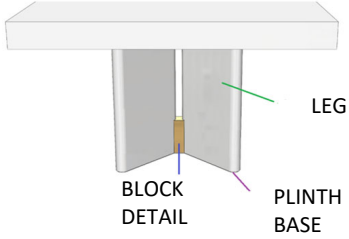

DINING TABLE	Description		Dimesions in Inches		
	Item No.	Finish	W	H	D

Block Detail and Plinth Base Always Lacquer

JAMES Extension Dining Table
Lacquered Leg, Block Detail and Plinth Base
Option A Top

118 1/8"   30"   43 3/8"
2x 19 5/8" Extensions

FINISH OPTIONS	
JAME-103/1	Oak (5% or 30% Sheen)
JAME-103/2	Walnut (5% or 30% Sheen)
JAME-103/3	Lacquered or Eucalyptus Stain
JAME-103/4	Recon Ebony, Oak Fume, Recon Rosewood
JAME-103/5	Eucalyptus Frisé, Natural Rosewood
JAME-103/6	Natural Ebony

UPCHARGE	48" Depth

WOOD LEG OPTIONS	
UPCHARGE	Oak or Walnut (5% or 30% Sheen)
UPCHARGE	Lacquered or Eucalyptus Stain
UPCHARGE	Eucalyptus Frise, Recon Ebony, Oak Fume, Recon Rosewood
UPCHARGE	Natural Ebony

DEDUCT	Plain Top - No Veneer Pattern