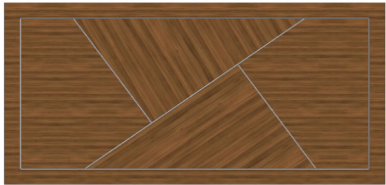

DEDUCTION	Remove Metal Inlay	
-----------	--------------------	--

LOUISE Extension Dining Table

110 1/4"

30"

43 3/8"

2x 19 5/8" Extensions

FINISH OPTIONS

LOU-115/1	Oak (5% or 30% Sheen)	
LOU-115/2	Walnut (5% or 30% Sheen)	
LOU-115/3	Lacquer	
LOU-115/4	Eucalyptus Stain	
LOU-115/5	Oak Fume, Recon Ebony or Recon Rosewood	
LOU-115/6	Eucalpytus Frise or Natural Rosewood	
LOU-115/7	Natural Ebony	