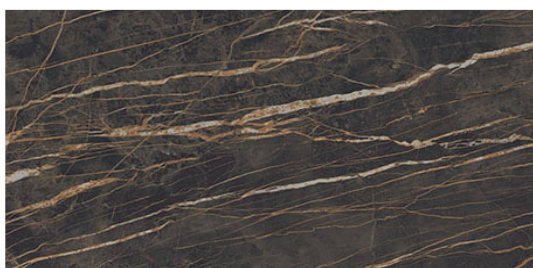

Carrara

Silk Beige

CALACATA

Measure: 2600 x 1200mm
Thickness / Finish: 5.6mm gloss / 3.5mm matte

SILK GRIS

Measure: 2600 x 1200mm
Thickness / Finish: 5.6mm gloss or matte

Calacata

Thunder Nigth