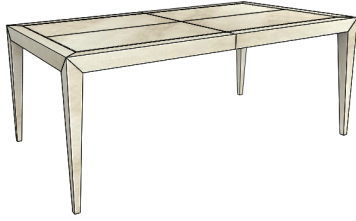

DINING TABLE

Description		Dimensions in Inches		
Item No.	Finish	W	H	D

veneER LAYOUT: