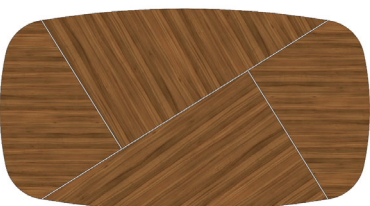

LOUISE Dining Table

131 7/8"   30"   47 1/4"

FINISH OPTIONS		
LOU-109/1	Oak (5% or 30% Sheen) & Lacquer	
LOU-109/2	Walnut (5% or 30% Sheen) & Lacquer	
LOU-109/3	Lacquer	
LOU-109/4	Eucalyptus Stain & Lacquer	
LOU-109/5	Oak Fume, Recon Ebony or Recon Rosewood & Lacquer	
LOU-109/6	Eucalpytus Frise or Natural Rosewood & Lacquer	
LOU-109/7	Natural Ebony & Lacquer	

OPTION FOR MARBLE ENDS		
UPCHARGE	Standard Marble Options	
UPCHARGE	Standard Ceramic Options	

OPTION FOR VENEERED ENDS		
UPCHARGE	Oak (5% or 30% Sheen)	
UPCHARGE	Eucalpytus Stain or Walnut	
UPCHARGE	Eucalpytus Frise, Oak Fume, Natural Rosewood, Recon Ebony or Recon Rosewood	
UPCHARGE	Natural Ebony	

OPTIONAL METAL FOR TOP DETAIL		
UPCHARGE	Iron with Painted "Brass" Finish	
UPCHARGE	Polished Plated Stainless Steel- Gold, Copper, Nickel Noir	
UPCHARGE	Brass	

DEDUCTION	Remove Metal Inlay