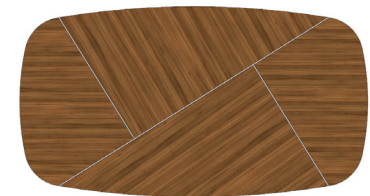

DINING TABLE	Description		Dimesions in Inches		
	Item No.	Finish	W	H	D

LOUISE Dining Table
Feet & Center of Top in Wood, Ends of Top in Lacquer
Polished Stainless Steel Top & Feet Accents

78 3/4"   30"   47 1/4"

FINISH OPTIONS		
LOU-106/1	Oak (5% or 30% Sheen) & Lacquer	
LOU-106/2	Walnut (5% or 30% Sheen) & Lacquer	
LOU-106/3	Lacquer	
LOU-106/4	Eucalyptus Stain & Lacquer	
LOU-106/5	Oak Fume, Recon Ebony or Recon Rosewood & Lacquer	
LOU-106/6	Eucalpytus Frise or Natural Rosewood & Lacquer	
LOU-106/7	Natural Ebony & Lacquer	

OPTION FOR MARBLE ENDS		
UPCHARGE	Standard Marble Options	
UPCHARGE	Standard Ceramic Options	

OPTION FOR VENEERED ENDS		
UPCHARGE	Oak (5% or 30% Sheen)	
UPCHARGE	Eucalpytus Stain or Walnut	
UPCHARGE	Eucalpytus Frise, Oak Fume, Natural Rosewood, Recon Ebony or Recon Rosewood	
UPCHARGE	Natural Ebony	

OPTIONAL METAL FOR TOP DETAIL		
UPCHARGE	Iron with Painted "Brass" Finish	
UPCHARGE	Polished Plated Stainless Steel- Gold, Copper, Nickel Noir	
UPCHARGE	Brass	

DEDUCTION	Remove Metal Inlay	

LOUISE Dining Table
70 7/8"   30"   47 1/4"

FINISH OPTIONS		
LOU-105/1	Oak (5% or 30% Sheen) & Lacquer	
LOU-105/2	Walnut (5% or 30% Sheen) & Lacquer	
LOU-105/3	Lacquer	
LOU-105/4	Eucalyptus Stain & Lacquer	
LOU-105/5	Oak Fume, Recon Ebony or Recon Rosewood & Lacquer	
LOU-105/6	Eucalpytus Frise or Natural Rosewood & Lacquer	
LOU-105/7	Natural Ebony & Lacquer	

OPTION FOR CERAMIC OR MARBLE ENDS		
UPCHARGE	Standard Marble Options	
UPCHARGE	Standard Ceramic Options	

OPTION FOR VENEERED ENDS		
UPCHARGE	Oak (5% or 30% Sheen)	
UPCHARGE	Eucalpytus Stain or Walnut	
UPCHARGE	Eucalpytus Frise, Oak Fume, Natural Rosewood, Recon Ebony or Recon Rosewood	
UPCHARGE	Natural Ebony	

OPTIONAL METAL FOR TOP DETAIL		
UPCHARGE	Iron with Painted "Brass" Finish	
UPCHARGE	Polished Plated Stainless Steel- Gold, Copper, Nickel Noir	
UPCHARGE	Brass	

DEDUCTION	Remove Metal Inlay