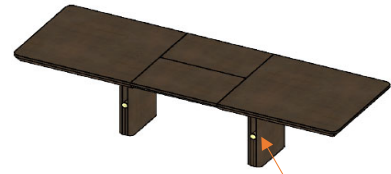

ALMA Automatic Center Extension Dining Table

86 5/8" | 30" | 39 3/8"
1x 31 1/2"

FINISH OPTIONS		
ALMA-101/1	Oak (5% or 30% Sheen)	
ALMA-101/3	Walnut (5% or 30% Sheen)	
ALMA-101/4	Lacquer	
ALMA-101/5	Eucalyptus Stain	
ALMA-101/6	Oak Fume, Recon Ebony or Recon Rosewood	
ALMA-101/7	Eucalyptus Frise or Natural Rosewood	
ALMA-101/8	Natural Ebony	

OPTIONAL METAL FINISHES		
UPCHARGE	Stainless Steel	
UPCHARGE	Polished Plated Stainless Steel- Gold, Copper, Nickel Noir	
UPCHARGE	Brass