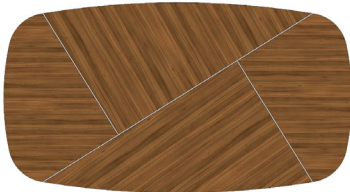

OPTION FOR VENEERED ENDS		
UPCHARGE	Oak (5% or 30% Sheen)	
UPCHARGE	Eucalpytus Stain or Walnut	
UPCHARGE	Eucalpytus Frise, Oak Fume, Natural Rosewood, Recon Ebony or Recon Rosewood	
UPCHARGE	Natural Ebony	

OPTIONAL METAL FOR TOP DETAIL		
UPCHARGE	Iron with Painted "Brass" Finish	
UPCHARGE	Polished Plated Stainless Steel- Gold, Copper, Nickel Noir	
UPCHARGE	Brass	

DEDUCTION	Remove Metal Inlay	

LOUISE Dining Table
86 5/8"   30"   47 1/4"