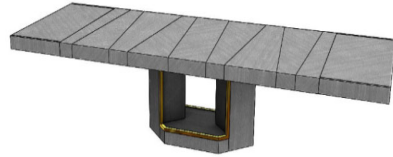

DINING TABLE	Description		Dimesions in Inches		
	Item No.	Finish	W	H	D

MADISON Extension Dining Table (1MESSAL240MS)

Metal Accents

94 1/2" | 30" | 43 3/8"

2x 19 5/8" Extension Leafs

EUCALYPTUS PLAIN STAIN OR LACQUER

MADI-3016/1	Stainless Steel	
MADI-3016/2	Polished Plated Stainless Steel- Gold, Copper, Nickel Noir	
MADI-3016/3	Brass	

EUCALYPTUS FRISE OR NATURAL ROSEWOOD

MADI-3016/4	Stainless Steel	
MADI-3016/5	Polished Plated Stainless Steel- Gold, Copper, Nickel Noir	
MADI-3016/6	Brass	

OAK OR WALNUT (5% or 30% SHEEN)

MADI-3016/7	Stainless Steel	
MADI-3016/8	Polished Plated Stainless Steel- Gold, Copper, Nickel Noir	
MADI-3016/9	Brass	

RECONSTITUTED EBONY, OAK FUME, OR RECONSTITUTED ROSEWOOD

MADI-3016/10	Stainless Steel	
MADI-3016/11	Polished Plated Stainless Steel- Gold, Copper, Nickel Noir	
MADI-3016/12	Brass	

NATURAL EBONY

MADI-3016/13	Stainless Steel	
MADI-3016/14	Polished Plated Stainless Steel- Gold, Copper, Nickel Noir	
MADI-3016/15	Brass