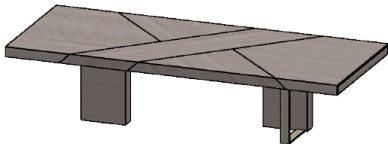

JUSTY Extension Dining Table

Polished Stainless Steel Accent Detail

118 1/8"   30"   48"

2x 19 5/8" Extensions

FINISH OPTIONS