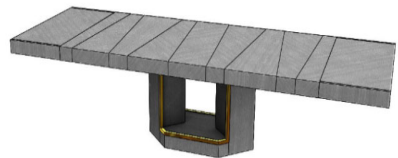

MADISON Extension Dining Table (1MESSAL220MS)

86 5/8" | 30" | 43 3/8"

2x 19 5/8" Extension Leafs

EUCALYPTUS PLAIN STAIN OR LACQUER

MADI-3015/1	Stainless Steel	
MADI-3015/2	Polished Plated Stainless Steel- Gold, Copper, Nickel Noir	
MADI-3015/3	Brass	