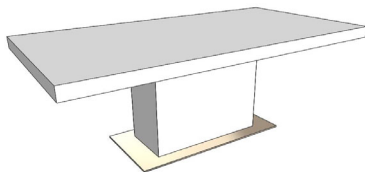

MEDIALE Rectangular Extension Dining Table (1MESSAL220MD)

86 5/8" | 30 3/4" | 43 3/8"
w/ 2x 19 5/8" W Extension Leaves

FINISH OPTIONS	
MEDIA-311/17	Oak (5% or 30% Sheen)
MEDIA-311/18	Walnut (5% or 30% Sheen)
MEDIA-311/19	Natural Ebony
MEDIA-311/20	Recon Ebony, Oak Fume, Recon Rosewood
MEDIA-311/21	Eucalyptus Frise or Natural Rosewood
MEDIA-311/23	Eucalyptus Stain
MEDIA-311/24	All Lacquer