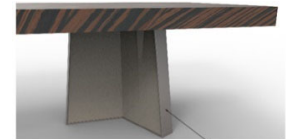

OPTIONAL BASE STYLE (STYLE #2)

Feet Option 2