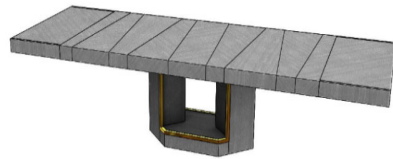

OAK OR WALNUT (5% or 30% SHEEN)

MADI-3014/7	Stainless Steel	
MADI-3014/8	Polished Plated Stainless Steel- Gold, Copper, Nickel Noir	
MADI-3014/9	Brass	

RECONSTITUTED EBONY, OAK FUME, OR RECONSTITUTED ROSEWOOD

MADI-3014/10	Stainless Steel	
MADI-3014/11	Polished Plated Stainless Steel- Gold, Copper, Nickel Noir	
MADI-3014/12	Brass	

NATURAL EBONY

MADI-3014/13	Stainless Steel	
MADI-3014/14	Polished Plated Stainless Steel- Gold, Copper, Nickel Noir	
MADI-3014/15	Brass	

MADISON Extension Dining Table (1MESSAL180MS)

70 7/8" | 30" | 39 3/8"

2x 15 3/4" Extension Leafs

EUCALYPTUS PLAIN STAIN OR LACQUER

MADI-3013/1	Stainless Steel	
MADI-3013/2	Polished Plated Stainless Steel- Gold, Copper, Nickel Noir	
MADI-3013/3	Brass	

EUCALYPTUS FRISE OR NATURAL ROSEWOOD

MADI-3013/4	Stainless Steel	
MADI-3013/5	Polished Plated Stainless Steel- Gold, Copper, Nickel Noir	
MADI-3013/6	Brass	

OAK OR WALNUT (5% or 30% SHEEN)

MADI-3013/7	Stainless Steel	
MADI-3013/8	Polished Plated Stainless Steel- Gold, Copper, Nickel Noir	
MADI-3013/9	Brass	

RECONSTITUTED EBONY, OAK FUME, OR RECONSTITUTED ROSEWOOD

MADI-3013/10	Stainless Steel	
MADI-3013/11	Polished Plated Stainless Steel- Gold, Copper, Nickel Noir	
MADI-3013/12	Brass	

NATURAL EBONY

MADI-3013/13	Stainless Steel	
MADI-3013/14	Polished Plated Stainless Steel- Gold, Copper, Nickel Noir	
MADI-3013/15	Brass