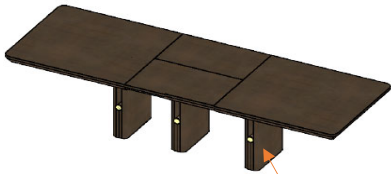

ALMA Automatic Center Extension Dining Table

Lacquer Subtop, Wood Top, Base & Extension
Base Cylinder Detail & Metal Accent in Lacquer
118 1/8" | 30" | 48"
1x 31 1/2"

FINISH OPTIONS		
ALMA-101/1	Oak (5% or 30% Sheen)	
ALMA-101/3	Walnut (5% or 30% Sheen)	
ALMA-101/4	Lacquer	
ALMA-101/5	Eucalyptus Stain	
ALMA-101/6	Oak Fume, Recon Ebony or Recon Rosewood	
ALMA-101/7	Eucalyptus Frise or Natural Rosewood	
ALMA-101/8	Natural Ebony	

OPTIONAL METAL FINISHES		
UPCHARGE	Stainless Steel	
UPCHARGE	Polished Plated Stainless Steel- Gold, Copper, Nickel Noir	
UPCHARGE	Brass