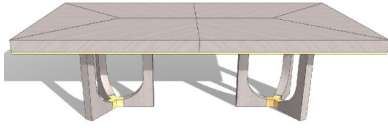

DINING TABLE		Description		Dimesions in Inches		
Item No.	Finish	W	H	D		

HANNAH Extension Dining Table

Lacquered Feet Detail & Top Apron Detail
Option A Top

126"   30"   48"
2x 19 5/8" Extensions