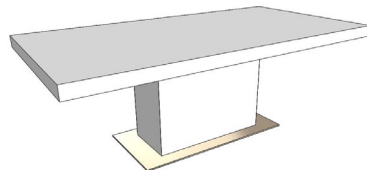

MEDIALE Rectangular Extension Dining Table (1MESSAL180MD)

70 7/8" | 30 3/4" | 39 3/8"
w/ 2x 15 3/4" W Extension Leaves

FINISH OPTIONS	
MEDIA-311/1	Oak (5% or 30% Sheen)
MEDIA-311/2	Walnut (5% or 30% Sheen)
MEDIA-311/3	Natural Ebony
MEDIA-311/4	Recon Ebony, Oak Fume, Recon Rosewood
MEDIA-311/5	Eucalyptus Frise or Natural Rosewood
MEDIA-311/7	Eucalyptus Stain
MEDIA-311/8	All Lacquer