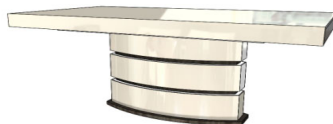

GAUDI Rectangular Extension Dining Table (1MESSAL200GD)

78 3/4" | 30" | 39 3/8"
w/ 2x 15 3/4" Extensions

FINISH OPTIONS		
GAUDI-101/1	Oak or Walnut (5% or 30% Sheen)	
GAUDI-101/2	Natural Ebony	
GAUDI-101/3	Recon Ebony, Oak Fume, Recon Rosewood	
GAUDI-101/4	Eucalyptus Frise or Natural Rosewood	
GAUDI-101/6	Eucalyptus Stain	
GAUDI-101/7	All Lacquer