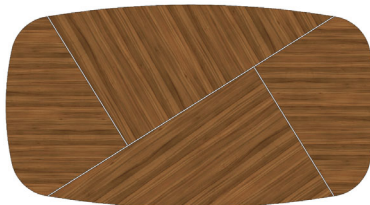

DINING TABLE	Description		Dimesions in Inches		
	Item No.	Finish	W	H	D

LOUISE Dining Table

Feet & Center of Top in Wood, Ends of Top in Lacquer
Polished Stainless Steel Top & Feet Accents

141 3/4"   30"   47 1/4"

FINISH OPTIONS		
LOU-110/1	Oak (5% or 30% Sheen) & Lacquer	
LOU-110/2	Walnut (5% or 30% Sheen) & Lacquer	
LOU-110/3	Lacquer	
LOU-110/4	Eucalyptus Stain & Lacquer	
LOU-110/5	Oak Fume, Recon Ebony or Recon Rosewood & Lacquer	
LOU-110/6	Eucalpytus Frise or Natural Rosewood & Lacquer	
LOU-110/7	Natural Ebony & Lacquer	

OPTION FOR MARBLE ENDS		
UPCHARGE	Standard Marble Options	
UPCHARGE	Standard Ceramic Options	

OPTION FOR VENEERED ENDS		
UPCHARGE	Oak (5% or 30% Sheen)	
UPCHARGE	Eucalpytus Stain or Walnut	
UPCHARGE	Eucalpytus Frise, Oak Fume, Natural Rosewood, Recon Ebony or Recon Rosewood	
UPCHARGE	Natural Ebony	

OPTIONAL METAL FOR TOP DETAIL		
UPCHARGE	Iron with Painted "Brass" Finish	
UPCHARGE	Polished Plated Stainless Steel- Gold, Copper, Nickel Noir	
UPCHARGE	Brass	

DEDUCTION	Remove Metal Inlay