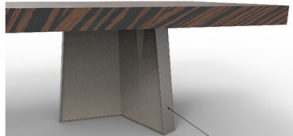

OPTIONAL BASE STYLE (STYLE #2)

Feet Option 2