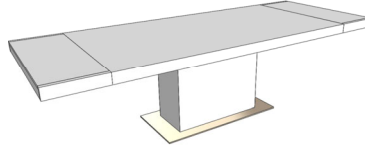

FINISH OPTIONS	
MEDIA-311/25	Oak (5% or 30% Sheen)
MEDIA-311/26	Walnut (5% or 30% Sheen)
MEDIA-311/27	Natural Ebony
MEDIA-311/28	Recon Ebony, Oak Fume, Recon Rosewood
MEDIA-311/29	Eucalyptus Frise or Natural Rosewood
MEDIA-311/31	Eucalyptus Stain
MEDIA-311/32	All Lacquer