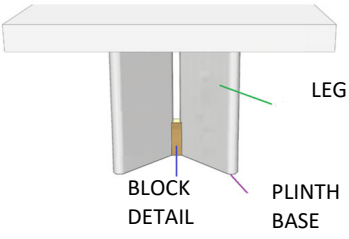

Block Detail and Plinth Base Always Lacquer

JAMES Extension Dining Table
Lacquered Leg, Block Detail and Plinth Base
Option A Top

94 1/2"   30"   43 3/8"
2x 19 5/8" Extensions

FINISH OPTIONS	
JAME-103/1	Oak (5% or 30% Sheen)
JAME-103/2	Walnut (5% or 30% Sheen)
JAME-103/3	Lacquered or Eucalyptus Stain
JAME-103/4	Recon Ebony, Oak Fume, Recon Rosewood
JAME-103/5	Eucalyptus Frisé, Natural Rosewood
JAME-103/6	Natural Ebony

UPCHARGE	48" Depth

WOOD LEG OPTIONS	
UPCHARGE	Oak or Walnut (5% or 30% Sheen)
UPCHARGE	Lacquered or Eucalyptus Stain
UPCHARGE	Eucalyptus Frise, Recon Ebony, Oak Fume, Recon Rosewood
UPCHARGE	Natural Ebony

DEDUCT	Plain Top - No Veneer Pattern