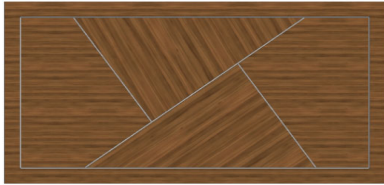

DINING TABLE	Description		Dimesions in Inches		
	Item No.	Finish	W	H	D

LOUISE Extension Dining Table

Wood Top & Legs

Polished Stainless Steel Top & Feet Accents

110 1/4"

30"

43 3/8"

2x 19 5/8" Extensions