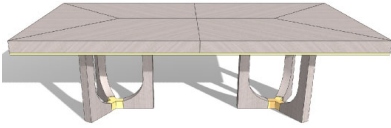

DINING TABLE	Description		Dimensions in Inches		
	Item No.	Finish	W	H	D

HANNAH Extension Dining Table

Lacquered Feet Detail & Top Apron Detail
Option A Top

70 7/8"   30"   43 3/8"
2x 19 5/8" Extensions