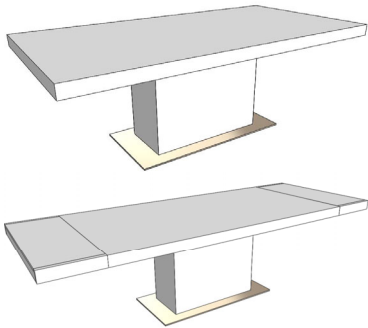

DINING TABLE	Description		Dimensions in Inches		
	Item No.	Finish	W	H	D

MEDIALE Rectangular Extension Dining Table (1MESSAL180MD)

Accent Top w/ Lacquer Column
Stainless Steel Base Accent

70 7/8"   30 3/4"   39 3/8"
w/ 2x 15 3/4" W Extension Leaves

FINISH OPTIONS	
MEDIA-311/1	Oak (5% or 30% Sheen)
MEDIA-311/2	Walnut (5% or 30% Sheen)
MEDIA-311/3	Natural Ebony
MEDIA-311/4	Reconstituted Ebony, Oak Fume or Reconstituted Rosewood
MEDIA-311/5	Eucalyptus Frise or Natural Rosewood
MEDIA-311/7	Eucalyptus Stain
MEDIA-311/8	All Lacquer