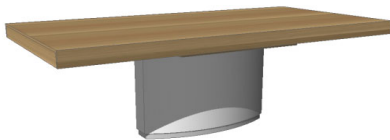

MEDIALE Rectangular Extension Dining Table w/ Valentino Base

86 5/8" | 30 3/4" | 43 3/8"

w/ 2x 19 5/8" W Extension

FINISH OPTIONS	
MEDIA-351/17	Oak (5% or 30% Sheen)
MEDIA-351/18	Walnut (5% or 30% Sheen)
MEDIA-351/19	Natural Ebony
MEDIA-351/20	Reconstituted Ebony, Oak Fume or Reconstituted Rosewood
MEDIA-351/21	Eucalyptus Frise or Natural Rosewood
MEDIA-351/23	Eucalyptus Stain
MEDIA-351/24	All Lacquer