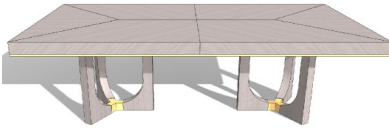

DINING TABLE	Description		Dimensions in Inches		
	Item No.	Finish	W	H	D

HANNAH Extension Dining Table

Lacquered Feet Detail & Top Apron Detail
Option A Top

118 1/8" 30" 48"
2x 19 5/8" Extensions

OPTION A

OPTION B