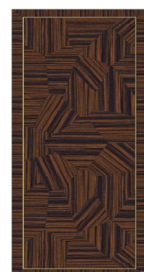

TOP VENEER PATTERNS

**STANDARD STRAIGHT
NO CENTER DETAIL**

**STARBURST VENEER (UPCHARGE)
W/ CENTER DETAIL**

**PETAL VENEER (UPCHARGE)
NO CENTER DETAIL & METAL TRIM**

DINING TABLE	Description		Dimesions in Inches		
	Item No.	Finish	W	H	D