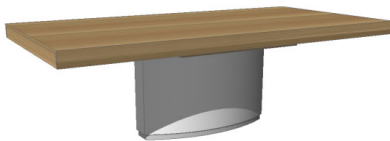

MEDIALE Rectangular Extension Dining Table w/ Valentino Base

78 3/4" | 30 3/4" | 39 3/8"

w/ 2x 15 3/4" W Extension

FINISH OPTIONS	
MEDIA-351/9	Oak (5% or 30% Sheen)
MEDIA-351/10	Walnut (5% or 30% Sheen)
MEDIA-351/11	Natural Ebony
MEDIA-351/12	Reconstituted Ebony, Oak Fume or Reconstituted Rosewood
MEDIA-351/13	Eucalyptus Frise or Natural Rosewood
MEDIA-351/15	Eucalyptus Stain
MEDIA-351/16	All Lacquer