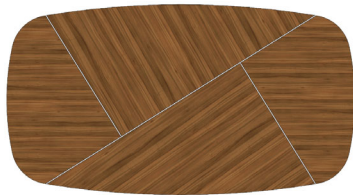

DINING TABLE	Description		Dimensions in Inches		
	Item No.	Finish	W	H	D

LOUISE Dining Table

Feet & Center of Top in Wood, Ends of Top in Lacquer
Polished Stainless Steel Top & Feet Accents

94 1/2"   30"   47 1/4"

FINISH OPTIONS		
LOU-107/1	Oak (5% or 30% Sheen) & Lacquer	
LOU-107/2	Walnut (5% or 30% Sheen) & Lacquer	
LOU-107/3	Lacquer	
LOU-107/4	Eucalyptus Stain & Lacquer	
LOU-107/5	Oak Fume, Recon Ebony or Recon Rosewood & Lacquer	
LOU-107/6	Eucalpytus Frise or Natural Rosewood & Lacquer	
LOU-107/7	Natural Ebony & Lacquer	

OPTION FOR MARBLE ENDS		
UPCHARGE	Standard Marble Options	
UPCHARGE	Standard Ceramic Options	

OPTION FOR VENEERED ENDS		
UPCHARGE	Oak (5% or 30% Sheen)	
UPCHARGE	Eucalpytus Stain or Walnut	
UPCHARGE	Eucalpytus Frise, Oak Fume, Natural Rosewood, Recon Ebony or Recon Rosewood	
UPCHARGE	Natural Ebony	

OPTIONAL METAL FOR TOP DETAIL		
UPCHARGE	Iron with Painted "Brass" Finish	
UPCHARGE	Polished Plated Stainless Steel- Gold, Copper, Nickel Noir	
UPCHARGE	Brass	

LOUISE Dining Table

110 1/4"   30"   47 1/4"

FINISH OPTIONS		
LOU-101/1	Oak (5% or 30% Sheen) & Lacquer	
LOU-101/2	Walnut (5% or 30% Sheen) & Lacquer	
LOU-101/3	Lacquer	
LOU-101/4	Eucalyptus Stain & Lacquer	
LOU-101/5	Oak Fume, Recon Ebony or Recon Rosewood & Lacquer	
LOU-101/6	Eucalpytus Frise or Natural Rosewood & Lacquer	
LOU-101/7	Natural Ebony & Lacquer	

OPTION FOR MARBLE ENDS		
UPCHARGE	Standard Marble Options	
UPCHARGE	Standard Ceramic Options	

OPTION FOR VENEERED ENDS		
UPCHARGE	Oak (5% or 30% Sheen)	
UPCHARGE	Eucalpytus Stain or Walnut	
UPCHARGE	Eucalpytus Frise, Oak Fume, Natural Rosewood, Recon Ebony or Recon Rosewood	
UPCHARGE	Natural Ebony	

OPTIONAL METAL FOR TOP DETAIL		
UPCHARGE	Iron with Painted "Brass" Finish	
UPCHARGE	Polished Plated Stainless Steel- Gold, Copper, Nickel Noir	
UPCHARGE	Brass