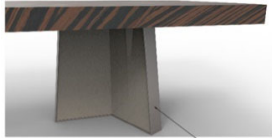

OPTIONAL BASE STYLE (STYLE #2)

Feet Option 2