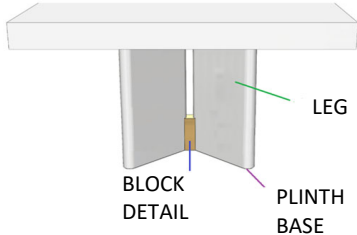

DINING TABLE	Description		Dimensions in Inches		
	Item No.	Finish	W	H	D

JAMES Extension Dining Table

Lacquered Leg, Block Detail and Plinth Base
Option A Top

86 5/8"   30"   43 3/8"
2x 19 5/8" Extensions

Block Detail and Plinth Base Always Lacquer

FINISH OPTIONS

JAME-102/1	Oak (5% or 30% Sheen)	
JAME-102/2	Walnut (5% or 30% Sheen)	
JAME-102/3	Lacquered or Eucalyptus Stain	
JAME-102/4	Oak Fumé, Reconstituted Ebony, Reconstituted Rosewood	
JAME-102/5	Eucalyptus Frisé, Natural Rosewood	
JAME-102/6	Natural Ebony	

UPCHARGE	48" Depth	

WOOD LEG OPTIONS

UPCHARGE	Oak or Walnut (5% or 30% Sheen)	
UPCHARGE	Lacquered or Eucalyptus Stain	
UPCHARGE	Eucalyptus Frise, Oak Fumé, Reconstituted Ebony, Reconstituted Rosewood	
UPCHARGE	Natural Ebony	

DEDUCT	Plain Top - No Veneer Pattern	

JAMES Extension Dining Table

Lacquered Leg, Block Detail and Plinth Base
Option A Top

94 1/2"   30"   43 3/8"
2x 19 5/8" Extensions