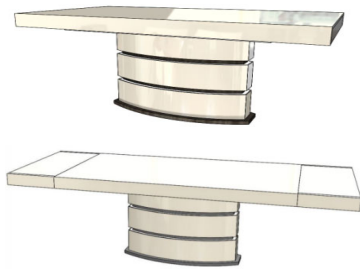

GAUDI Rectangular Extension Dining Table (1MESSAL200GD)

78 3/4" | 30" | 39 3/8"
w/ 2x 15 3/4" Extensions

FINISH OPTIONS		
GAUDI-101/1	Oak or Walnut (5% or 30% Sheen)	
GAUDI-101/2	Natural Ebony	
GAUDI-101/3	Reconstituted Ebony, Oak Fume or Reconstituted Rosewood	
GAUDI-101/4	Eucalyptus Frise or Natural Rosewood	
GAUDI-101/6	Eucalyptus Stain	
GAUDI-101/7	All Lacquer