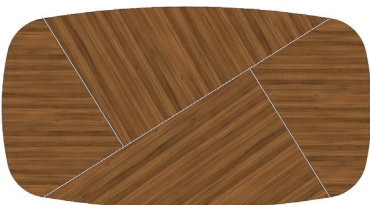

DINING TABLE	Description		Dimensions in Inches		
	Item No.	Finish	W	H	D

LOUISE Dining Table

Feet & Center of Top in Wood, Ends of Top in Lacquer
Polished Stainless Steel Top & Feet Accents

94 1/2"   30"   47 1/4"

FINISH OPTIONS		
LOU-107/1	Oak (5% or 30% Sheen) & Lacquer	
LOU-107/2	Walnut (5% or 30% Sheen) & Lacquer	
LOU-107/3	Lacquer	
LOU-107/4	Eucalyptus Stain & Lacquer	
LOU-107/5	Oak Fume, Recon Ebony or Recon Rosewood & Lacquer	
LOU-107/6	Eucalpytus Frise or Natural Rosewood & Lacquer	
LOU-107/7	Natural Ebony & Lacquer	

OPTION FOR MARBLE ENDS		
UPCHARGE	Standard Marble Options	
UPCHARGE	Standard Ceramic Options	

OPTION FOR VENEERED ENDS		
UPCHARGE	Oak (5% or 30% Sheen)	
UPCHARGE	Eucalpytus Stain or Walnut	
UPCHARGE	Eucalpytus Frise, Oak Fume, Natural Rosewood, Recon Ebony or Recon Rosewood	
UPCHARGE	Natural Ebony	

OPTIONAL METAL FOR TOP DETAIL		
UPCHARGE	Iron with Painted "Brass" Finish	
UPCHARGE	Polished Plated Stainless Steel- Gold, Copper, Nickel Noir	
UPCHARGE	Brass	

LOUISE Dining Table

110 1/4"   30"   47 1/4"

FINISH OPTIONS		
LOU-101/1	Oak (5% or 30% Sheen) & Lacquer	
LOU-101/2	Walnut (5% or 30% Sheen) & Lacquer	
LOU-101/3	Lacquer	
LOU-101/4	Eucalyptus Stain & Lacquer	
LOU-101/5	Oak Fume, Recon Ebony or Recon Rosewood & Lacquer	
LOU-101/6	Eucalpytus Frise or Natural Rosewood & Lacquer	
LOU-101/7	Natural Ebony & Lacquer	

OPTION FOR MARBLE ENDS		
UPCHARGE	Standard Marble Options	
UPCHARGE	Standard Ceramic Options	

OPTION FOR VENEERED ENDS		
UPCHARGE	Oak (5% or 30% Sheen)	
UPCHARGE	Eucalpytus Stain or Walnut	
UPCHARGE	Eucalpytus Frise, Oak Fume, Natural Rosewood, Recon Ebony or Recon Rosewood	
UPCHARGE	Natural Ebony	

OPTIONAL METAL FOR TOP DETAIL		
UPCHARGE	Iron with Painted "Brass" Finish	
UPCHARGE	Polished Plated Stainless Steel- Gold, Copper, Nickel Noir	
UPCHARGE	Brass