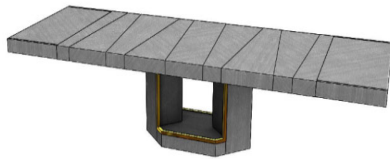

MADISON Extension Dining Table (1MESSAL180MS)

Metal Accents

70 7/8"

30"

39 3/8"

2x 15 3/4" Extension Leafs

EUCALYPTUS PLAIN STAIN OR LACQUER

MADI-3013/1	Stainless Steel	
MADI-3013/2	Polished Plated Stainless Steel- Gold, Copper, Nickel Noir	
MADI-3013/3	Brass	