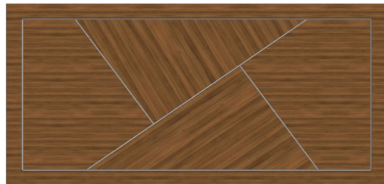

LOUISE Extension Dining Table

118 1/8"

30"

43 3/8"

2x 19 5/8" Extensions

FINISH OPTIONS		
LOU-116/1	Oak (5% or 30% Sheen)	
LOU-116/2	Walnut (5% or 30% Sheen)	
LOU-116/3	Lacquer	
LOU-116/4	Eucalyptus Stain	
LOU-116/5	Oak Fume, Recon Ebony or Recon Rosewood	
LOU-116/6	Eucalpytus Frise or Natural Rosewood	
LOU-116/7	Natural Ebony	