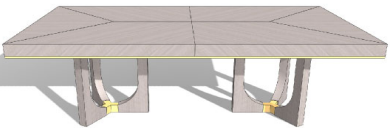

HANNAH Extension Dining Table

Lacquered Feet Detail & Top Apron Detail
Option A Top

78 3/4" 30" 43 3/8"
2x 19 5/8" Extensions

OPTION A

OPTION B

FINISH OPTIONS

HANN-110/1	Eucalyptus Stain	
HANN-110/2	Oak (5% or 30% Sheen)	
HANN-110/3	Walnut (5% or 30% Sheen)	
HANN-110/4	Lacquered	
HANN-110/5	Oak Fumé, Recontitued Ebony, Reconstitued Rosewood	
HANN-110/6	Eucalyptus Frisé, Natural Rosewood	
HANN-110/7	Natural Ebony	