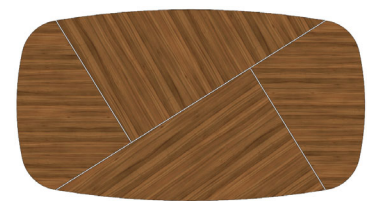

DINING TABLE	Description		Dimensions in Inches		
	Item No.	Finish	W	H	D

LOUISE Dining Table

Feet & Center of Top in Wood, Ends of Top in Lacquer
Polished Stainless Steel Top & Feet Accents

78 3/4"   30"   47 1/4"

FINISH OPTIONS		
LOU-106/1	Oak (5% or 30% Sheen) & Lacquer	
LOU-106/2	Walnut (5% or 30% Sheen) & Lacquer	
LOU-106/3	Lacquer	
LOU-106/4	Eucalyptus Stain & Lacquer	
LOU-106/5	Oak Fume, Recon Ebony or Recon Rosewood & Lacquer	
LOU-106/6	Eucalpytus Frise or Natural Rosewood & Lacquer	
LOU-106/7	Natural Ebony & Lacquer	

OPTION FOR MARBLE ENDS		
UPCHARGE	Standard Marble Options	
UPCHARGE	Standard Ceramic Options	

OPTION FOR VENEERED ENDS		
UPCHARGE	Oak (5% or 30% Sheen)	
UPCHARGE	Eucalpytus Stain or Walnut	
UPCHARGE	Eucalpytus Frise, Oak Fume, Natural Rosewood, Recon Ebony or Recon Rosewood	
UPCHARGE	Natural Ebony	

OPTIONAL METAL FOR TOP DETAIL		
UPCHARGE	Iron with Painted "Brass" Finish	
UPCHARGE	Polished Plated Stainless Steel- Gold, Copper, Nickel Noir	
UPCHARGE	Brass	

LOUISE Dining Table

86 5/8"   30"   47 1/4"

FINISH OPTIONS		
LOU-100/1	Oak (5% or 30% Sheen) & Lacquer	
LOU-100/2	Walnut (5% or 30% Sheen) & Lacquer	
LOU-100/3	Lacquer	
LOU-100/4	Eucalyptus Stain & Lacquer	
LOU-100/5	Oak Fume, Recon Ebony or Recon Rosewood & Lacquer	
LOU-100/6	Eucalpytus Frise or Natural Rosewood & Lacquer	
LOU-100/7	Natural Ebony & Lacquer	

OPTION FOR MARBLE ENDS		
UPCHARGE	Standard Marble Options	
UPCHARGE	Standard Ceramic Options	

OPTION FOR VENEERED ENDS		
UPCHARGE	Oak (5% or 30% Sheen)	
UPCHARGE	Eucalpytus Stain or Walnut	
UPCHARGE	Eucalpytus Frise, Oak Fume, Natural Rosewood, Recon Ebony or Recon Rosewood	
UPCHARGE	Natural Ebony	

OPTIONAL METAL FOR TOP DETAIL		
UPCHARGE	Iron with Painted "Brass" Finish	
UPCHARGE	Polished Plated Stainless Steel- Gold, Copper, Nickel Noir	
UPCHARGE	Brass