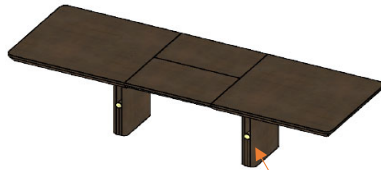

ADEL-100/1	Standard Ceramic Top
ADEL-100/2	Palisandro Ceramic Top

3 vol. / 1,839 m3 / 128 Kg

ALLURE Fixed Top Dining Table (1MESSRV220AE)

Transparent Grey Glass Top 10mm
Epoxy Painted Metal Frame
86 5/8" | 30" | 43 3/8"

ALLU-100	Oak Frame & Legs
----------	------------------

ALLURE Fixed Top Dining Table (1MESSRV200AE)

78 3/4" | 30" | 43 3/8"

ALLU-101	Oak Frame & Legs
----------	------------------

ALMA Automatic Center Extension Dining Table