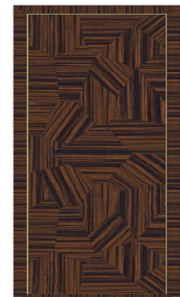

DINING TABLE	Description		Dimensions in Inches		
	Item No.	Finish	W	H	D

GIULIA Rectangular Ext. Dining Table (1MESEX1303GI)

2x Top & 3x Bases in Lacquer/Metal
Stainless Steel Accents
Straight Veneer Pattern w/ No Center Detail

131 7/8" | 30" | 43 3/8"
w/ 2x 19 5/8" W Extension Leaves

TOP is not STANDARD Version

FINISH OPTIONS

GIUL-107/1	Oak or Walnut (5% or 30% Sheen)
GIUL-107/2	Eucalyptus Stain
GIUL-107/3	Reconstituted Ebony, Oak Fume or Reconstituted Rosewood
GIUL-107/4	Eucalyptus Frise or Natural Rosewood
GIUL-107/5	Natural Ebony

GIULIA Rectangular Ext. Dining Table (1MESEX1302GI)

144" | 30" | 43 3/8"
w/ 2x 19 5/8" W Extension Leaves

FINISH OPTIONS

GIUL-108/1	Oak or Walnut (5% or 30% Sheen)
GIUL-108/2	Eucalyptus Stain
GIUL-108/3	Reconstituted Ebony, Oak Fume or Reconstituted Rosewood
GIUL-108/4	Eucalyptus Frise or Natural Rosewood
GIUL-108/5	Natural Ebony

TOP VENEER PATTERN UPCHARGE

UPCHARGE	Sunburst Effect (see images below in price list)
UPCHARGE	Petal Effect (see images below in price list)

OPTIONAL METAL UPCHARGES

UPCHARGE	Polished Plated Stainless Steel- Gold, Copper, Nickel Noir
UPCHARGE	Brass

WOOD BASE - NO LACQUER

UPCHARGE	All Wood Bases
UPCHARGE	Increase Depth to 48" or 50"

OPTIONAL BASE STYLE (STYLE #2)

UPCHARGE	Metal base detail is laid flat on base sides

TOP VENEER PATTERNS

**STANDARD STRAIGHT
NO CENTER DETAIL**

**STARBURST VENEER (UPCHARGE)
W/ CENTER DETAIL**

**PETAL VENEER (UPCHARGE)
NO CENTER DETAIL & METAL TRIM**