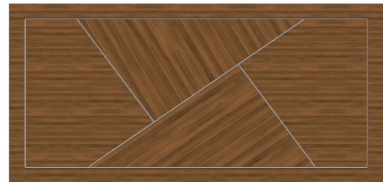

DINING TABLE	Description		Dimensions in Inches		
	Item No.	Finish	W	H	D

LOUISE Dining Table

Feet & Center of Top in Wood, Ends of Top in Lacquer
Polished Stainless Steel Top & Feet Accents

141 3/4"   30"   47 1/4"

FINISH OPTIONS		
LOU-110/1	Oak (5% or 30% Sheen) & Lacquer	
LOU-110/2	Walnut (5% or 30% Sheen) & Lacquer	
LOU-110/3	Lacquer	
LOU-110/4	Eucalyptus Stain & Lacquer	
LOU-110/5	Oak Fume, Recon Ebony or Recon Rosewood & Lacquer	
LOU-110/6	Eucalyptus Frise or Natural Rosewood & Lacquer	
LOU-110/7	Natural Ebony & Lacquer	

OPTION FOR MARBLE ENDS		
UPCHARGE	Standard Marble Options	
UPCHARGE	Standard Ceramic Options	

OPTION FOR VENEERED ENDS		
UPCHARGE	Oak (5% or 30% Sheen)	
UPCHARGE	Eucalyptus Stain or Walnut	
UPCHARGE	Eucalyptus Frise, Oak Fume, Natural Rosewood, Recon Ebony or Recon Rosewood	
UPCHARGE	Natural Ebony	

OPTIONAL METAL FOR TOP DETAIL		
UPCHARGE	Iron with Painted "Brass" Finish	
UPCHARGE	Polished Plated Stainless Steel- Gold, Copper, Nickel Noir	
UPCHARGE	Brass	

LOUISE Extension Dining Table

Wood Top & Legs
Polished Stainless Steel Top & Feet Accents

70 7/8"   30"   39 3/8"

2x 17 3/4" Extensions

FINISH OPTIONS		
LOU-111/1	Oak (5% or 30% Sheen)	
LOU-111/2	Walnut (5% or 30% Sheen)	
LOU-111/3	Lacquer	
LOU-111/4	Eucalyptus Stain	
LOU-111/5	Oak Fume, Recon Ebony or Recon Rosewood	
LOU-111/6	Eucalyptus Frise or Natural Rosewood	
LOU-111/7	Natural Ebony	

OPTIONAL METAL FOR TOP DETAIL		
UPCHARGE	Iron with Painted "Brass" Finish	
UPCHARGE	Polished Plated Stainless Steel- Gold, Copper, Nickel Noir	
UPCHARGE	Brass	

UPCHARGE	48" Depth