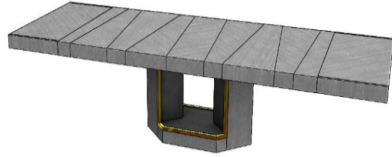

DINING TABLE	Description		Dimensions in Inches		
	Item No.	Finish	W	H	D

MADISON Extension Dining Table (1MESSAL200MS)

Metal Accents

78 3/4" | 30" | 39 3/8"

2x 15 3/4" Extension Leafs

EUCALYPTUS PLAIN STAIN OR LACQUER