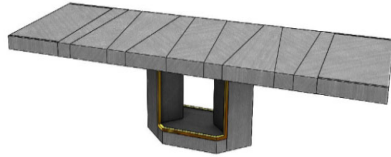

DINING TABLE	Description		Dimesions in Inches		
	Item No.	Finish	W	H	D

MADISON Extension Dining Table (1MESSAL240MS)

Metal Accents

94 1/2" | 30" | 43 3/8"

2x 19 5/8" Extension Leafs

EUCALYPTUS PLAIN STAIN OR LACQUER