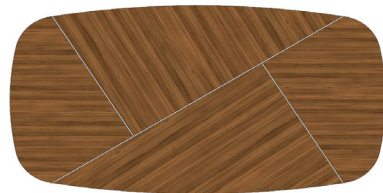

OPTION FOR VENEERED ENDS

UPCHARGE	Oak (5% or 30% Sheen)
UPCHARGE	Eucalpytus Stain or Walnut
UPCHARGE	Eucalpytus Frise, Oak Fume, Natural Rosewood, Recon Ebony or Recon Rosewood
UPCHARGE	Natural Ebony