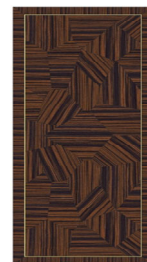

TOP VENEER PATTERNS

**STANDARD STRAIGHT
NO CENTER DETAIL**

**STARBURST VENEER (UPCHARGE)
W/ CENTER DETAIL**

**PETAL VENEER (UPCHARGE)
NO CENTER DETAIL & METAL TRIM**

DINING TABLE	Description		Dimensions in Inches		
	Item No.	Finish	W	H	D