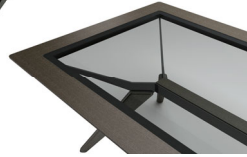

3 vol. / 1,839 m3 / 128 Kg

ALLURE Fixed Top Dining Table (1MESSRV220AE)

Transparent Grey Glass Top 10mm
Epoxy Painted Metal Frame
86 5/8" | 30" | 43 3/8"

ALLU-100	Oak Frame & Legs

ALLURE Fixed Top Dining Table (1MESSRV200AE)

78 3/4" | 30" | 43 3/8"

ALLU-101	Oak Frame & Legs