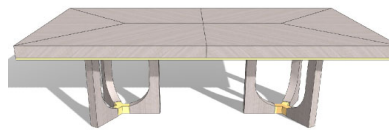

HANNAH Extension Dining Table

Lacquered Feet Detail & Top Apron Detail
Option A Top

94 1/2" 30" 43 3/8"
2x 19 5/8" Extensions

OPTION A

OPTION B

FINISH OPTIONS

HANN-100/1	Eucalyptus Stain	
HANN-100/2	Oak (5% or 30% Sheen)	
HANN-100/3	Walnut (5% or 30% Sheen)	
HANN-100/4	Lacquered	
HANN-100/5	Oak Fumé, Reconstituted Ebony, Reconstituted Rosewood	
HANN-100/6	Eucalyptus Frisé, Natural Rosewood	
HANN-100/7	Natural Ebony	