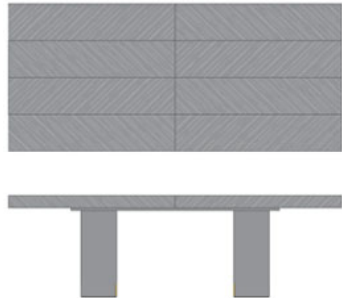

DEDUCT	Plain Top - No Veneer Pattern	
---------------	-------------------------------	--

JAMES Extension Dining Table

Lacquered Leg, Block Detail and Plinth Base
Option A Top

94 1/2" 30" 43 3/8"
2x 19 5/8" Extensions