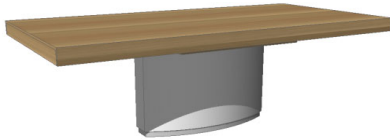

DINING TABLE	Description		Dimensions in Inches		
	Item No.	Finish	W	H	D

MEDIALE Rectangular Extension Dining Table w/ Valentino Base

Accent Top & Extensions
Lacquer Column
Stainless Steel Base Accent

70 7/8" | 30 3/4" | 39 3/8"

w/ 2x 15 3/4" W Extension

FINISH OPTIONS	
MEDIA-351/1	Oak (5% or 30% Sheen)
MEDIA-351/2	Walnut (5% or 30% Sheen)
MEDIA-351/3	Natural Ebony
MEDIA-351/4	Reconstituted Ebony, Oak Fume or Reconstituted Rosewood
MEDIA-351/5	Eucalyptus Frise or Natural Rosewood
MEDIA-351/7	Eucalyptus Stain
MEDIA-351/8	All Lacquer