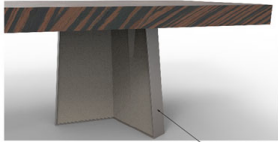

OPTIONAL BASE STYLE (STYLE #2)

Feet Option 2