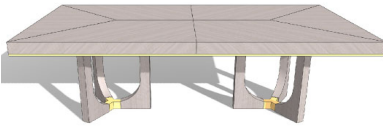

HANNAH Extension Dining Table

Lacquered Feet Detail & Top Apron Detail
Option A Top

126"   30"   48"
2x 19 5/8" Extensions