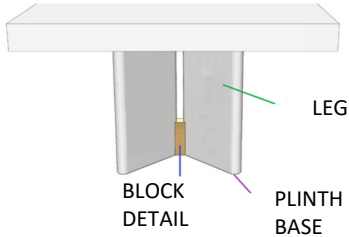

DINING TABLE	Description		Dimensions in Inches		
	Item No.	Finish	W	H	D

Block Detail and Plinth Base Always Lacquer

JAMES Extension Dining Table

Lacquered Leg, Block Detail and Plinth Base
Option A Top

118 1/8"   30"   43 3/8"
2x 19 5/8" Extensions

FINISH OPTIONS		
JAME-103/1	Oak (5% or 30% Sheen)	
JAME-103/2	Walnut (5% or 30% Sheen)	
JAME-103/3	Lacquered or Eucalyptus Stain	
JAME-103/4	Oak Fumé, Reconstituted Ebony, Reconstituted Rosewood	
JAME-103/5	Eucalyptus Frisé, Natural Rosewood	
JAME-103/6	Natural Ebony	

UPCHARGE	48" Depth	

WOOD LEG OPTIONS		
UPCHARGE	Oak or Walnut (5% or 30% Sheen)	
UPCHARGE	Lacquered or Eucalyptus Stain	
UPCHARGE	Eucalyptus Frise, Oak Fumé, Reconstituted Ebony, Reconstituted Rosewood	
UPCHARGE	Natural Ebony	

DEDUCT	Plain Top - No Veneer Pattern