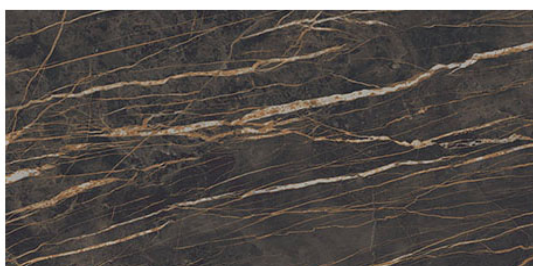

Carrara

Silk Beige

CALACATA

Measure: 2600 x 1200mm
Thickness / Finish: 5.6mm gloss / 3.5mm matte

SILK GRIS

Measure: 2600 x 1200mm
Thickness / Finish: 5.6mm gloss or matte

Calacata

Thunder Nigth