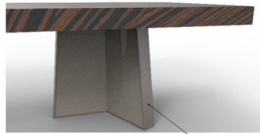

OPTIONAL BASE STYLE (STYLE #2)

Feet Option 2