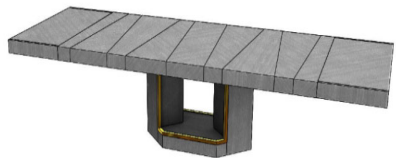

MADISON Extension Dining Table (1MESSAL220MS)

86 5/8" | 30" | 43 3/8"

2x 19 5/8" Extension Leafs

EUCALYPTUS PLAIN STAIN OR LACQUER

MADI-3015/1	Stainless Steel	
MADI-3015/2	Polished Plated Stainless Steel- Gold, Copper, Nickel Noir	
MADI-3015/3	Brass	