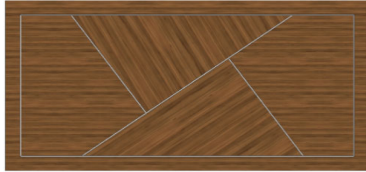

DINING TABLE	Description		Dimensions in Inches		
	Item No.	Finish	W	H	D

LOUISE Extension Dining Table

Wood Top & Legs

Polished Stainless Steel Top & Feet Accents

141 3/4"

30"

43 3/8"

2x 19 5/8" Extensions

2X TOPS & 3X BASES

FINISH OPTIONS

LOU-118/1	Oak (5% or 30% Sheen)	
LOU-118/2	Walnut (5% or 30% Sheen)	
LOU-118/3	Lacquer	
LOU-118/4	Eucalyptus Stain	
LOU-118/5	Oak Fume, Recon Ebony or Recon Rosewood	
LOU-118/6	Eucalyptus Frise or Natural Rosewood	
LOU-118/7	Natural Ebony	

OPTIONAL METAL FOR TOP DETAIL

UPCHARGE	Iron with Painted "Brass" Finish	
UPCHARGE	Polished Plated Stainless Steel- Gold, Copper, Nickel Noir	
UPCHARGE	Brass	

UPCHARGE	48" Depth