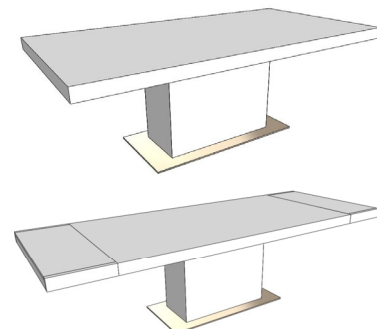

MEDIALE Rectangular Extension Dining Table (1MESSAL240MD)

94 1/2"   30 3/4"   43 3/8"
w/ 2x 19 5/8" W Extension Leaves

FINISH OPTIONS	
MEDIA-311/25	Oak (5% or 30% Sheen)
MEDIA-311/26	Walnut (5% or 30% Sheen)
MEDIA-311/27	Natural Ebony
MEDIA-311/28	Reconstituted Ebony, Oak Fume or Reconstituted Rosewood
MEDIA-311/29	Eucalyptus Frise or Natural Rosewood
MEDIA-311/31	Eucalyptus Stain
MEDIA-311/32	All Lacquer