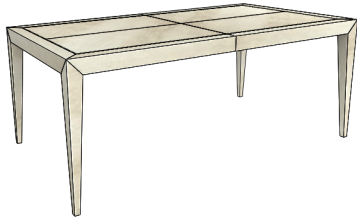

DINING TABLE	Description		Dimensions in Inches		
	Item No.	Finish	W	H	D

COUTURE Extension Dining Table (1MESSAL180CU)

Lacquer Pinstripe

70 7/8" | 30" | 43 3/8"
w/ 23 5/8" Extension

FINISH OPTIONS

COUT-202/1	Oak or Walnut (5% or 30% Sheen)	
COUT-202/2	Natural Ebony	
COUT-202/3	Reconstituted Ebony, Oak Fume or Reconstituted Rosewood	
COUT-202/4	Eucalyptus Frise or Natural Rosewood	
COUT-202/6	Eucalyptus Stain	
COUT-202/7	All Lacquer	