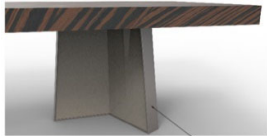

OPTIONAL BASE STYLE (STYLE #2)

Feet Option 2