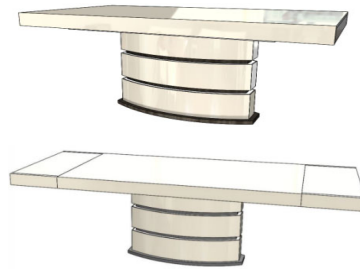

GAUDI Rectangular Extension Dining Table (1MESSAL220GD)

86 5/8" | 30" | 43 3/8"
w/ 2x 19 3/4" Extensions

FINISH OPTIONS		
GAUDI-102/1	Oak or Walnut (5% or 30% Sheen)	
GAUDI-102/2	Natural Ebony	
GAUDI-102/3	Reconstituted Ebony, Oak Fume or Reconstituted Rosewood	
GAUDI-102/4	Eucalyptus Frise or Natural Rosewood	
GAUDI-102/6	Eucalyptus Stain	
GAUDI-102/7	All Lacquer