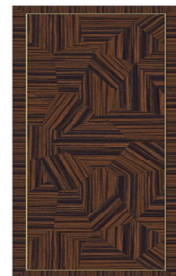

TOP VENEER PATTERNS

**STANDARD STRAIGHT
NO CENTER DETAIL**

**STARBURST VENEER (UPCHARGE)
W/ CENTER DETAIL**

**PETAL VENEER (UPCHARGE)
NO CENTER DETAIL & METAL TRIM**

DINING TABLE	Description		Dimensions in Inches		
	Item No.	Finish	W	H	D