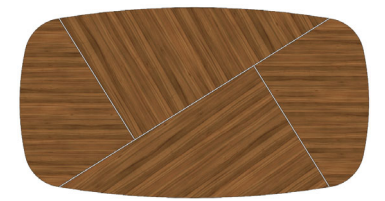

DINING TABLE	Description		Dimensions in Inches		
	Item No.	Finish	W	H	D

LOUISE Dining Table

Feet & Center of Top in Wood, Ends of Top in Lacquer
Polished Stainless Steel Top & Feet Accents

78 3/4"   30"   47 1/4"

FINISH OPTIONS		
LOU-106/1	Oak (5% or 30% Sheen) & Lacquer	
LOU-106/2	Walnut (5% or 30% Sheen) & Lacquer	
LOU-106/3	Lacquer	
LOU-106/4	Eucalyptus Stain & Lacquer	
LOU-106/5	Oak Fume, Recon Ebony or Recon Rosewood & Lacquer	
LOU-106/6	Eucalpytus Frise or Natural Rosewood & Lacquer	
LOU-106/7	Natural Ebony & Lacquer	

OPTION FOR MARBLE ENDS		
UPCHARGE	Standard Marble Options	
UPCHARGE	Standard Ceramic Options	

OPTION FOR VENEERED ENDS		
UPCHARGE	Oak (5% or 30% Sheen)	
UPCHARGE	Eucalpytus Stain or Walnut	
UPCHARGE	Eucalpytus Frise, Oak Fume, Natural Rosewood, Recon Ebony or Recon Rosewood	
UPCHARGE	Natural Ebony	

OPTIONAL METAL FOR TOP DETAIL		
UPCHARGE	Iron with Painted "Brass" Finish	
UPCHARGE	Polished Plated Stainless Steel- Gold, Copper, Nickel Noir	
UPCHARGE	Brass	

LOUISE Dining Table

86 5/8"   30"   47 1/4"

FINISH OPTIONS		
LOU-100/1	Oak (5% or 30% Sheen) & Lacquer	
LOU-100/2	Walnut (5% or 30% Sheen) & Lacquer	
LOU-100/3	Lacquer	
LOU-100/4	Eucalyptus Stain & Lacquer	
LOU-100/5	Oak Fume, Recon Ebony or Recon Rosewood & Lacquer	
LOU-100/6	Eucalpytus Frise or Natural Rosewood & Lacquer	
LOU-100/7	Natural Ebony & Lacquer	

OPTION FOR MARBLE ENDS		
UPCHARGE	Standard Marble Options	
UPCHARGE	Standard Ceramic Options	

OPTION FOR VENEERED ENDS		
UPCHARGE	Oak (5% or 30% Sheen)	
UPCHARGE	Eucalpytus Stain or Walnut	
UPCHARGE	Eucalpytus Frise, Oak Fume, Natural Rosewood, Recon Ebony or Recon Rosewood	
UPCHARGE	Natural Ebony	

OPTIONAL METAL FOR TOP DETAIL		
UPCHARGE	Iron with Painted "Brass" Finish	
UPCHARGE	Polished Plated Stainless Steel- Gold, Copper, Nickel Noir	
UPCHARGE	Brass