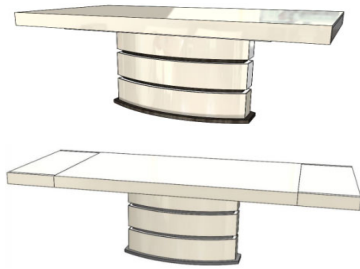

GAUDI Rectangular Extension Dining Table (1MESSAL240GD)

94 1/2" | 30" | 43 3/8"
w/ 2x 19 3/4" Extensions

FINISH OPTIONS		
GAUDI-103/1	Oak or Walnut (5% or 30% Sheen)	
GAUDI-103/2	Natural Ebony	
GAUDI-103/3	Reconstituted Ebony, Oak Fume or Reconstituted Rosewood	
GAUDI-103/4	Eucalyptus Frise or Natural Rosewood	
GAUDI-103/6	Eucalyptus Stain	
GAUDI-103/7	All Lacquer	

UPCHARGE	Stainless Steel Rings in Column