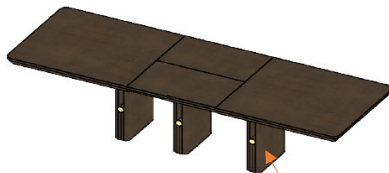

ALMA Automatic Center Extension Dining Table

Lacquer Subtop, Wood Top, Base & Extension
Base Cyclinder Detail & Metal Accent in Lacquer
118 1/8" | 30" | 48"
1x 31 1/2"

FINISH OPTIONS	
ALMA-101/1	Oak (5% or 30% Sheen)
ALMA-101/3	Walnut (5% or 30% Sheen)
ALMA-101/4	Lacquer
ALMA-101/5	Eucalyptus Stain
ALMA-101/6	Oak Fume, Recon Ebony or Recon Rosewood
ALMA-101/7	Eucalyptus Frise or Natural Rosewood
ALMA-101/8	Natural Ebony

OPTIONAL METAL FINISHES	
UPCHARGE	Stainless Steel
UPCHARGE	Polished Plated Stainless Steel- Gold, Copper, Nickel Noir
UPCHARGE	Brass