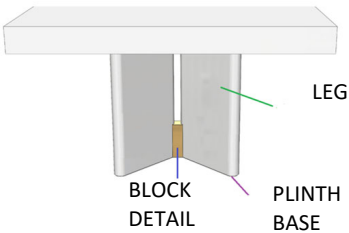

DEDUCT	Plain Top - No Veneer Pattern	
---------------	-------------------------------	--

JAMES Extension Dining Table

Lacquered Leg, Block Detail and Plinth Base
Option A Top

94 1/2" 30" 43 3/8"
2x 19 5/8" Extensions