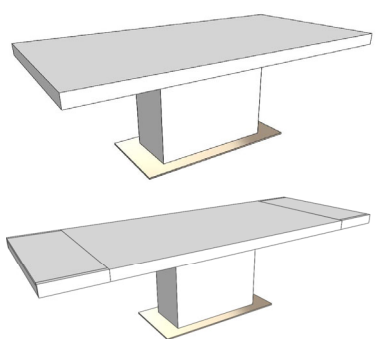

MEDIALE Rectangular Extension Dining Table (1MESSAL220MD)

86 5/8"   30 3/4"   43 3/8"
w/ 2x 19 5/8" W Extension Leaves

FINISH OPTIONS	
MEDIA-311/17	Oak (5% or 30% Sheen)
MEDIA-311/18	Walnut (5% or 30% Sheen)
MEDIA-311/19	Natural Ebony
MEDIA-311/20	Reconstituted Ebony, Oak Fume or Reconstituted Rosewood
MEDIA-311/21	Eucalyptus Frise or Natural Rosewood
MEDIA-311/23	Eucalyptus Stain
MEDIA-311/24	All Lacquer