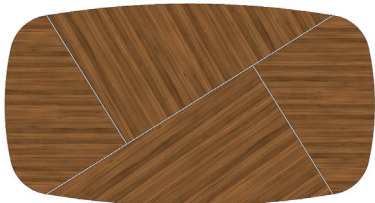

DINING TABLE	Description		Dimensions in Inches		
	Item No.	Finish	W	H	D

LOUISE Dining Table

Feet & Center of Top in Wood, Ends of Top in Lacquer
Polished Stainless Steel Top & Feet Accents

141 3/4"   30"   47 1/4"

FINISH OPTIONS		
LOU-110/1	Oak (5% or 30% Sheen) & Lacquer	
LOU-110/2	Walnut (5% or 30% Sheen) & Lacquer	
LOU-110/3	Lacquer	
LOU-110/4	Eucalyptus Stain & Lacquer	
LOU-110/5	Oak Fume, Recon Ebony or Recon Rosewood & Lacquer	
LOU-110/6	Eucalyptus Frise or Natural Rosewood & Lacquer	
LOU-110/7	Natural Ebony & Lacquer	

OPTION FOR MARBLE ENDS		
UPCHARGE	Standard Marble Options	
UPCHARGE	Standard Ceramic Options	

OPTION FOR VENEERED ENDS		
UPCHARGE	Oak (5% or 30% Sheen)	
UPCHARGE	Eucalyptus Stain or Walnut	
UPCHARGE	Eucalyptus Frise, Oak Fume, Natural Rosewood, Recon Ebony or Recon Rosewood	
UPCHARGE	Natural Ebony	

OPTIONAL METAL FOR TOP DETAIL		
UPCHARGE	Iron with Painted "Brass" Finish	
UPCHARGE	Polished Plated Stainless Steel- Gold, Copper, Nickel Noir	
UPCHARGE	Brass	

LOUISE Extension Dining Table

Wood Top & Legs
Polished Stainless Steel Top & Feet Accents

70 7/8"   30"   39 3/8"

2x 17 3/4" Extensions

FINISH OPTIONS		
LOU-111/1	Oak (5% or 30% Sheen)	
LOU-111/2	Walnut (5% or 30% Sheen)	
LOU-111/3	Lacquer	
LOU-111/4	Eucalyptus Stain	
LOU-111/5	Oak Fume, Recon Ebony or Recon Rosewood	
LOU-111/6	Eucalyptus Frise or Natural Rosewood	
LOU-111/7	Natural Ebony	

OPTIONAL METAL FOR TOP DETAIL		
UPCHARGE	Iron with Painted "Brass" Finish	
UPCHARGE	Polished Plated Stainless Steel- Gold, Copper, Nickel Noir	
UPCHARGE	Brass	

UPCHARGE	48" Depth