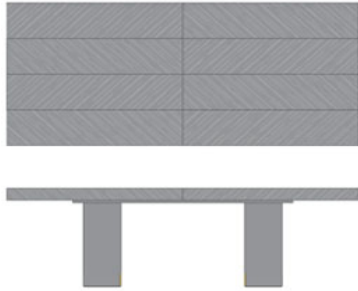

DINING TABLE	Description		Dimensions in Inches		
	Item No.	Finish	W	H	D

JAMES Extension Dining Table

Lacquered Leg, Block Detail and Plinth Base
Option A Top

86 5/8"   30"   43 3/8"
2x 19 5/8" Extensions

Block Detail and Plinth Base Always Lacquer

FINISH OPTIONS

JAME-102/1	Oak (5% or 30% Sheen)	
JAME-102/2	Walnut (5% or 30% Sheen)	
JAME-102/3	Lacquered or Eucalyptus Stain	
JAME-102/4	Oak Fumé, Reconstituted Ebony, Reconstituted Rosewood	
JAME-102/5	Eucalyptus Frisé, Natural Rosewood	
JAME-102/6	Natural Ebony	

UPCHARGE	48" Depth	

WOOD LEG OPTIONS

UPCHARGE	Oak or Walnut (5% or 30% Sheen)	
UPCHARGE	Lacquered or Eucalyptus Stain	
UPCHARGE	Eucalyptus Frise, Oak Fumé, Reconstituted Ebony, Reconstituted Rosewood	
UPCHARGE	Natural Ebony	

DEDUCT	Plain Top - No Veneer Pattern	

JAMES Extension Dining Table

Lacquered Leg, Block Detail and Plinth Base
Option A Top

94 1/2"   30"   43 3/8"
2x 19 5/8" Extensions