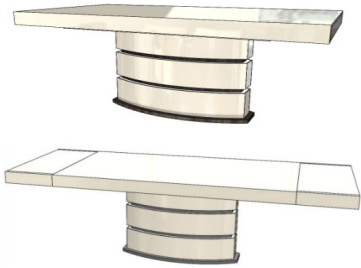

DINING TABLE	Description		Dimesions in Inches		
	Item No.	Finish	W	H	D

GAUDI Rectangular Extension Dining Table (1MESSAL180GD)

Option Finish for Top & Column in Lacquer
 Accent Reveal & Bottom Base (Same finish as Top)
 70 7/8" | 30" | 39 3/8"
 w/ 2x 15 3/4" Extensions