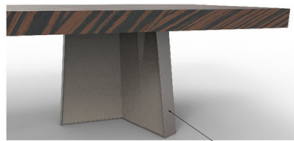

OPTIONAL BASE STYLE (STYLE #2)

Feet Option 2

UPCHARGE	Metal base detail is laid flat on base sides

TOP VENEER PATTERNS

**STANDARD STRAIGHT
NO CENTER DETAIL**

**STARBURST VENEER (UPCHARGE)
W/ CENTER DETAIL**

**PETAL VENEER (UPCHARGE)
NO CENTER DETAIL & METAL TRIM**