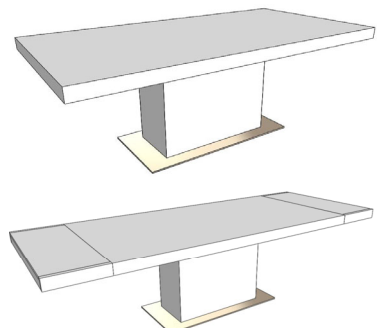

MEDIALE Rectangular Extension Dining Table (1MESSAL200MD)

78 3/4"   30 3/4"   39 3/8"
w/ 2x 15 3/4" W Extension Leaves

FINISH OPTIONS	
MEDIA-311/9	Oak (5% or 30% Sheen)
MEDIA-311/10	Walnut (5% or 30% Sheen)
MEDIA-311/11	Natural Ebony
MEDIA-311/12	Reconstituted Ebony, Oak Fume or Reconstituted Rosewood
MEDIA-311/13	Eucalyptus Frise or Natural Rosewood
MEDIA-311/15	Eucalyptus Stain
MEDIA-311/16	All Lacquer