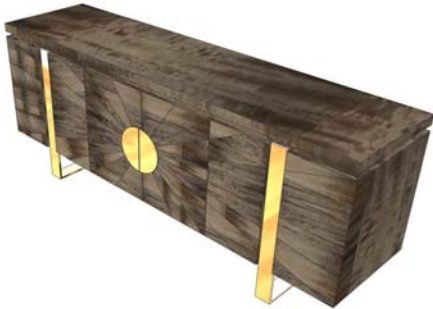

OPTIONAL METAL FINISHES

UPCHARGE	Polished Plated Stainless Steel - Gold / Copper / Nickel Noir
UPCHARGE	Brass
UPCHARGE	Cutlery Insert

Squared End Sideboard
1x Drawer & 3x Interior Shelves
Polished Stainless Steel Accents

86 5/8"   33"   18 1/8"