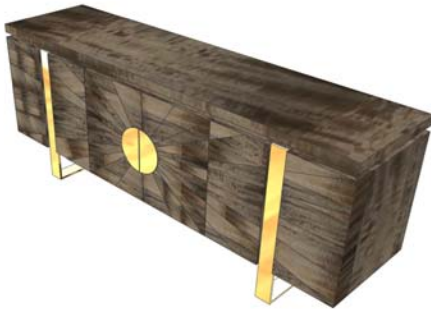

OFFICE CREDENZA	Description		Dimensions in Inches		
	Item No.	Finish	W	H	D

Rounded End Office Credenza
Wood Top & Fronts w/ Lacquer Sides
Polished Stainless Steel Accents
3x Interior Shelves

86 5/8"   33"   18 1/8"

FINISH OPTIONS		

ECLIP-201/1	Eucalyptus Frise, Ash Burl or Natural Rosewood	
ECLIP-201/2	Tulip Wood	
ECLIP-201/3	Natural Ebony	
ECLIP-201/4	Reconstituted Ebony, Oak Fume or Reconstituted Rosewood	
ECLIP-201/5	Eucalyptus Stain	
ECLIP-201/6	Lacquer	
ECLIP-201/7	Oak or Walnut (5% or 30% Sheen)	

UPCHARGE	Glass Top (Optional Lacquer Colors - Reverse Plated Glass)	
UPCHARGE	Ceramic Top	
UPCHARGE	Marble Top	
DEDUCTION	3% Deduction for Lacquer Top instead of Wood (does not apply to Oak/Walnut)	

OPTIONAL METAL FINISHES		

UPCHARGE	Polished Plated Stainless Steel - Gold / Copper / Nickel Noir	
UPCHARGE	Brass	

UPCHARGE	File Holder	

Squared End Office Credenza
1x Drawer & 3x Interior Shelves
Polished Stainless Steel Accents

86 5/8"   33"   18 1/8"

FINISH OPTIONS		

ECLIP-205/1	Eucalyptus Frise, Ash Burl or Natural Rosewood	
ECLIP-205/2	Tulip Wood	
ECLIP-205/3	Natural Ebony	
ECLIP-205/4	Reconstituted Ebony, Oak Fume or Reconstituted Rosewood	
ECLIP-205/5	Eucalyptus Stain	
ECLIP-205/6	Lacquer	
ECLIP-205/7	Oak or Walnut (5% or 30% Sheen)	

UPCHARGE	Glass Top (Optional Lacquer Colors - Reverse Plated Glass)	
UPCHARGE	Ceramic Top	
UPCHARGE	Marble Top	
DEDUCTION	3% Deduction for Lacquer Top instead of Wood (does not apply to Oak/Walnut)	

OPTIONAL METAL FINISHES		

UPCHARGE	Polished Plated Stainless Steel - Gold / Copper / Nickel Noir	
UPCHARGE	Brass	

UPCHARGE	File Holder