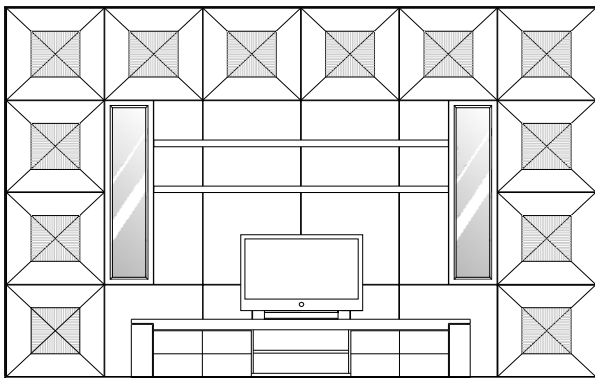

Width : 139 3/4"
Height : 85 1/2"
Depth : 23 1/4"

Item B

*Available at this price in American Walnut or in any of the Sycamore Finishes.

Pre-Designed Configuration C