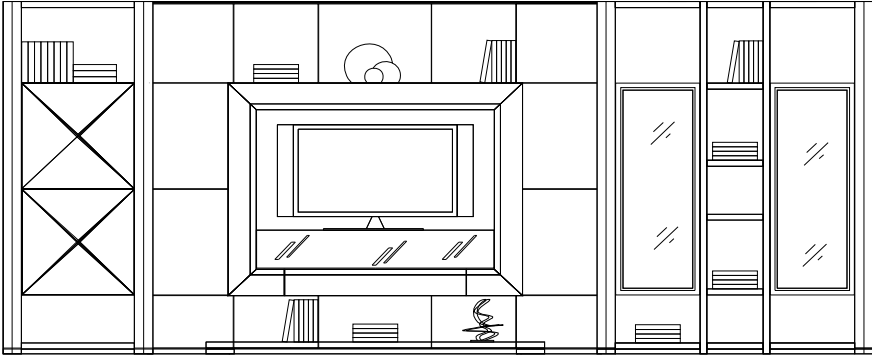

Eros Wall System

Pre-Designed Configurations

Pre-Designed Configuration 04

Width : 213 3/8
Height : 92
Depth : 17 7/8

Item #04

Pre-Designed Configuration 05