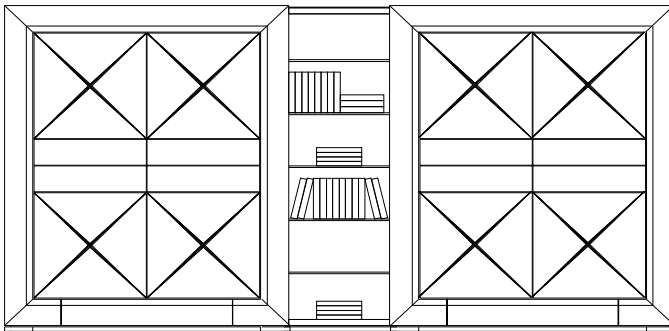

Width : 139 5/8
Height : 102 3/8
Depth : 17 7/8

Item #06

Eros Wall System

Pre-Designed Configurations

Pre-Designed Configuration 07

Width : 169 1/4
Height : 102 3/8
Depth : 23 1/4

Item #07

Pre-Designed Configuration 08