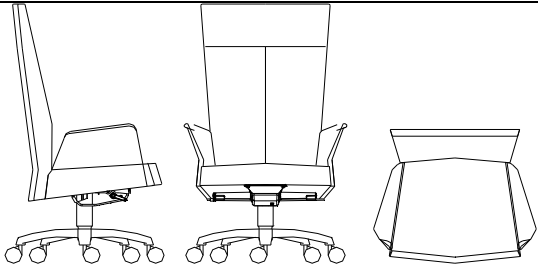

Executive Chairs

Description

Dimensions in Inches

Item No.	Finish	W	H	D
Executive Chair		31 1/2	47 1/4	26 3/4
8722/B	Fabric-Grade B/ Faux Leather			
8722/C	Fabric-Grade C/C.O.M			
8722/D	Fabric-Grade D			
8722/E	Fabric-Grade E			
8722/F	Fabric-Grade F			
8722/G	Fabric-Grade G			
8722/P1	Leather Serie 100			
8722/P2	Leather Serie 1200			
Guest Armchair		32 1/4	44	26 3/4
8720/B	Fabric-Grade B/ Faux Leather			
8720/C	Fabric-Grade C/C.O.M			
8720/D	Fabric-Grade D			
8720/E	Fabric-Grade E			
8720/F	Fabric-Grade F			
8720/G	Fabric-Grade G			
8720/P1	Leather Serie 100			
8720/P2	Leather Serie 1200			
Desk Chair		31 1/2	33 1/2	26 3/4
11594/B	Fabric-Grade B/ Faux Leather			
11594/C	Fabric-Grade C/C.O.M			
11594/D	Fabric-Grade D			
11594/E	Fabric-Grade E			
11594/F	Fabric-Grade F			
11594/G	Fabric-Grade G			
11594/P1	Leather Serie 100			
11594/P2	Leather Serie 1200			
Banquette		25 3/8	17 1/2	24
15306/B	Fabric-Grade B/ Faux Leather			
15306/C	Fabric-Grade C/C.O.M			
15306/D	Fabric-Grade D			
15306/E	Fabric-Grade E			
15306/F	Fabric-Grade F			
15306/G	Fabric-Grade G			
15306/P1	Leather Serie 100			
15306/P2	Leather Serie 1200			