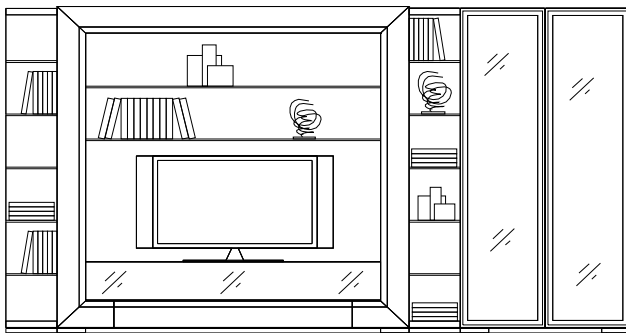

Item #01

Pre-Designed Configuration 02

Width : 151 7/8
Height : 85
Depth : 17 7/8

Item #02

Pre-Designed Configuration 03

Width : 235 3/4
Height : 99 1/4
Depth : 16 3/4

Item #03

Eros Wall System