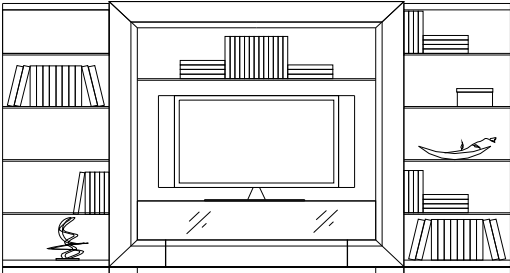

Pre-Designed Configurations

Pre-Designed Configuration 04

Width : 213 3/8
Height : 92
Depth : 17 7/8

Item #04

Pre-Designed Configuration 05

Width : 124 1/4
Height : 71 1/4
Depth : 17 7/8

Item #05

Pre-Designed Configuration 06