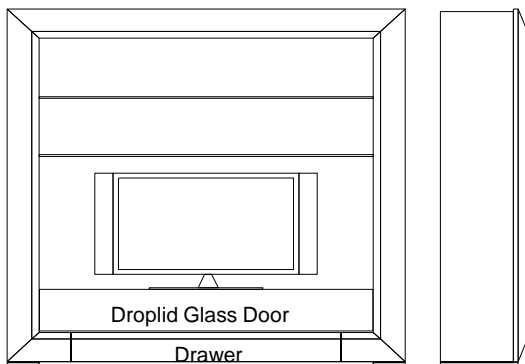

83"

TV Cabinet

- 1 Droplid Glass Door (Black, Frosted or Clear)
- 1 Drawer in Frame

85 7/8

85

17 7/8

15224	Sycamore/Matte Lacquer		
15225	American Walnut		
15224/HG	Hi Gloss Lacquer		

Upcharge for LED Lights

15232	LED Lights