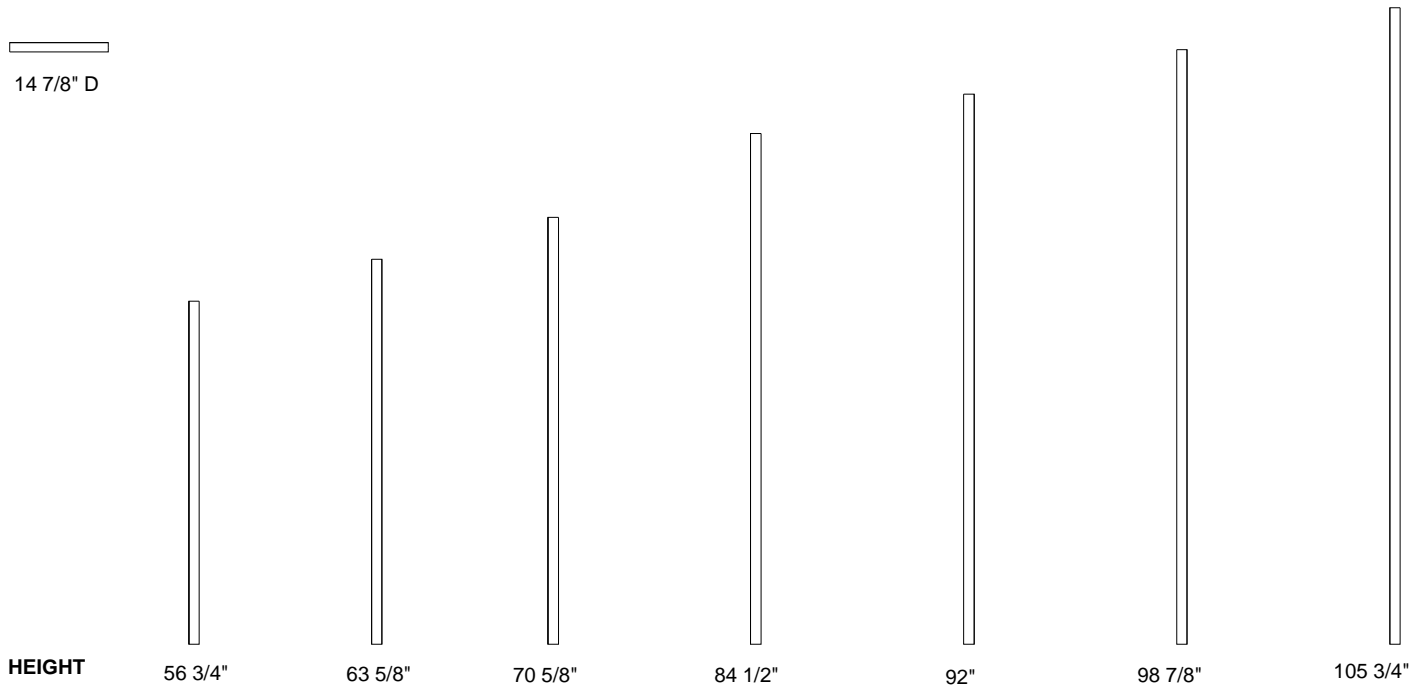

Eros Wall System

Plain Front Pilasters

14 7/8" D

Width 1 1/2"			
ITEM # 56 3/4"H	Sycamore	Walnut	High Gloss
	15310	15311	15310/HG
ITEM # 63 5/8"H	Sycamore	Walnut	High Gloss
	15312	15313	15312/HG
ITEM # 70 5/8"H	Sycamore	Walnut	High Gloss
	15314	15315	15314/HG
ITEM # 84 1/2"H	Sycamore	Walnut	High Gloss
	15316	15317	15316/HG
ITEM # 92"H	Sycamore	Walnut	High Gloss
	15318	15319	15318/HG
ITEM # 98 7/8"H	Sycamore	Walnut	High Gloss
	15320	15321	15320/HG
ITEM # 105 3/4"H	Sycamore	Walnut	High Gloss
	15322	15323	15322/HG