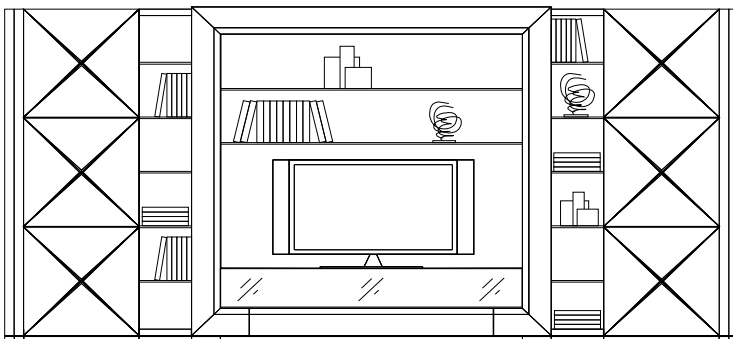

Pre-Designed Configuration 09

Width : 175"
Height : 84 1/2"
Depth : 17 7/8"

Item #09