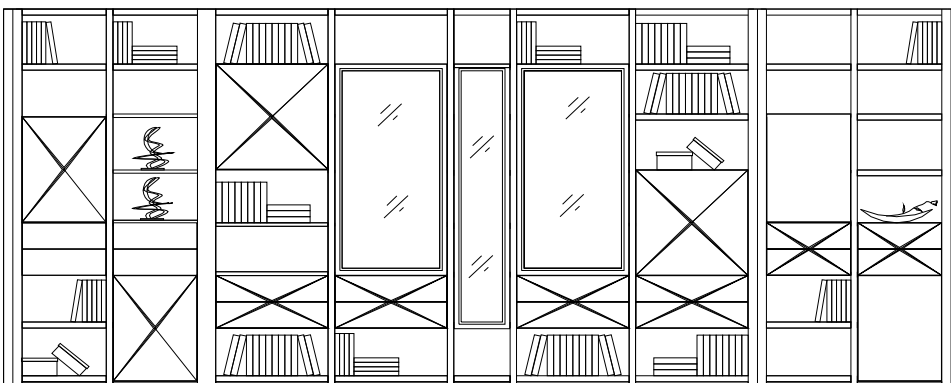

Item #01

Pre-Designed Configuration 02

Width : 151 7/8
Height : 85
Depth : 17 7/8

Item #02

Pre-Designed Configuration 03

Width : 235 3/4
Height : 99 1/4
Depth : 16 3/4

Item #03

Eros Wall System