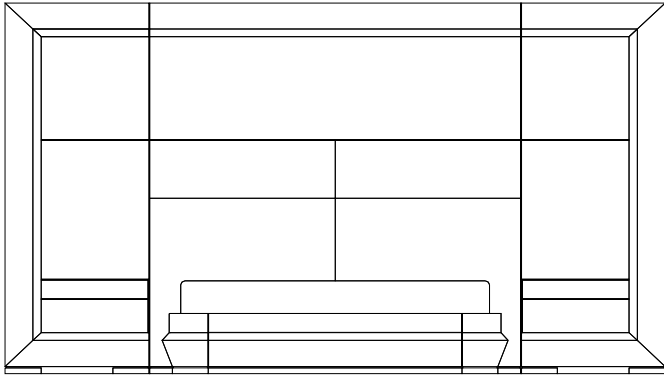

Floor Mirror

Floor Mirror				
		32	82 5/8	3
15850	Sycamore/Matte Lacquer			
15851	American Walnut			

Eros Built-In Bed Combinations

Description

Dimensions in Inches

Item No. Item No. Item No. Finish

W H D

Combination w/ Queen Size Bed (incl Slats)