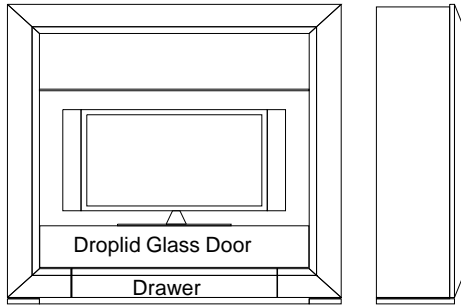

Plasma TV Cabinets w/ Frame

Description

Dimensions in Inches

Item No. Finish W H D

67 5/8"

TV Cabinet
 1 Droplid Glass Door (Black, Frosted or Clear)
 1 Drawer in Frame 72 55 1/2 17 7/8

15220	Sycamore/Matte Lacquer
15221	American Walnut
15220/HG	Hi Gloss Lacquer