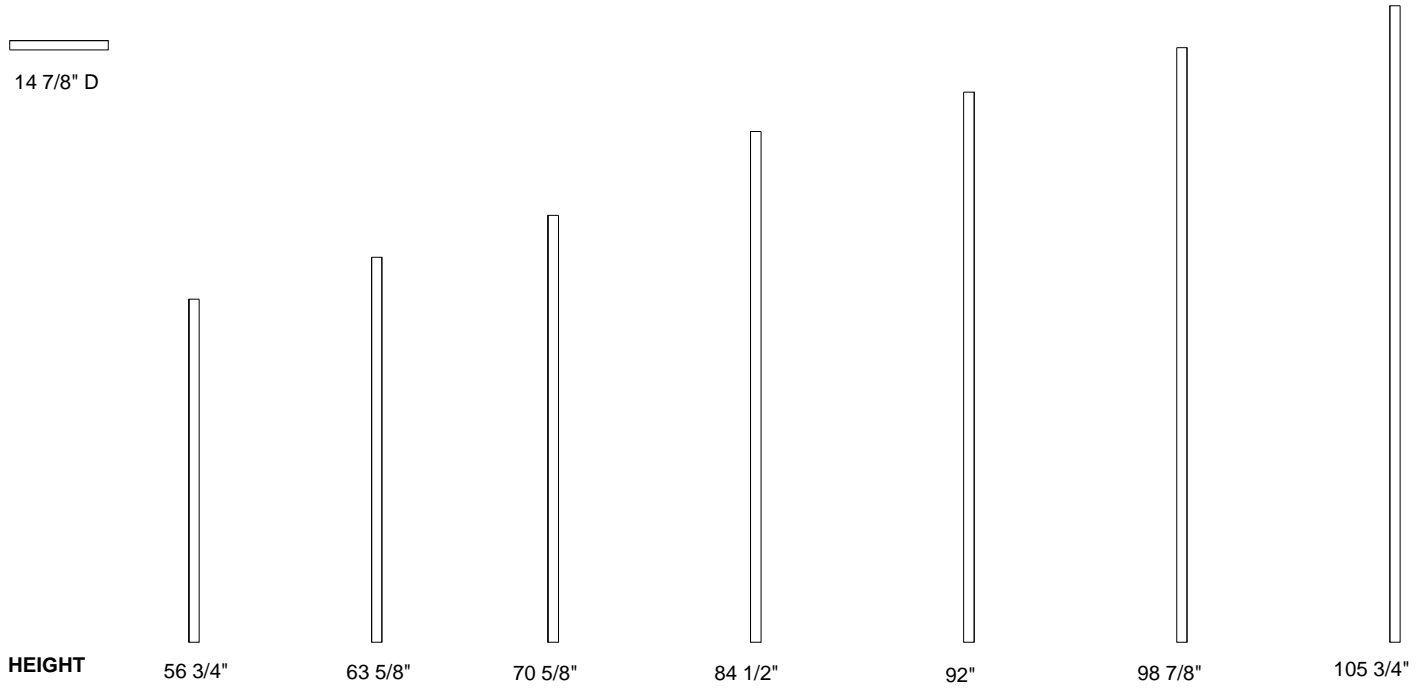

Eros Wall System

Plain Front Pilasters

14 7/8" D

Width 1 1/2"			
ITEM #	Sycamore	Walnut	High Gloss
56 3/4"H	15310	15311	15310/HG
63 5/8"H	15312	15313	15312/HG
70 5/8"H	15314	15315	15314/HG
84 1/2"H	15316	15317	15316/HG
92"H	15318	15319	15318/HG
98 7/8"H	15320	15321	15320/HG
105 3/4"H	15322	15323	15322/HG