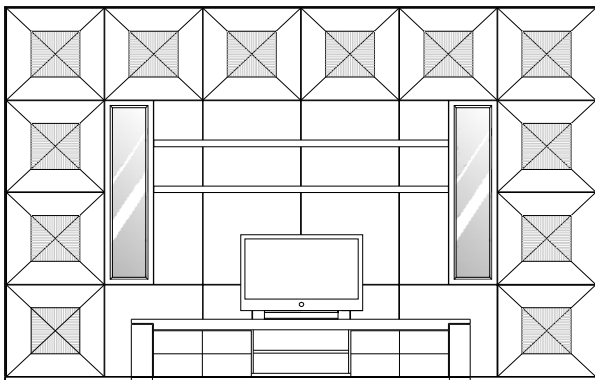

Width : 139 3/4"
Height : 85 1/2"
Depth : 23 1/4"

Item B

*Available at this price in American Walnut or in any of the Sycamore Finishes.

Pre-Designed Configuration C