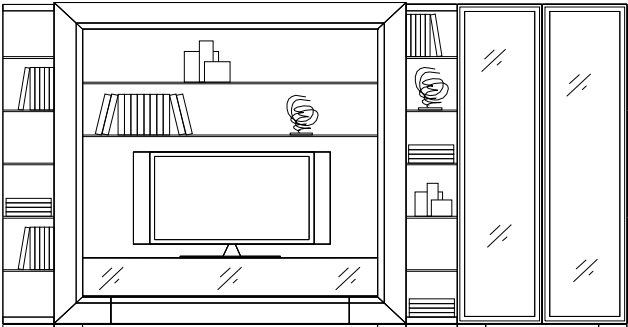

Item #01

Pre-Designed Configuration 02

Width : 151 7/8
 Height : 85
 Depth : 17 7/8

Item #02

Pre-Designed Configuration 03

Width : 235 3/4
 Height : 99 1/4
 Depth : 16 3/4

Item #03

Eros Wall System