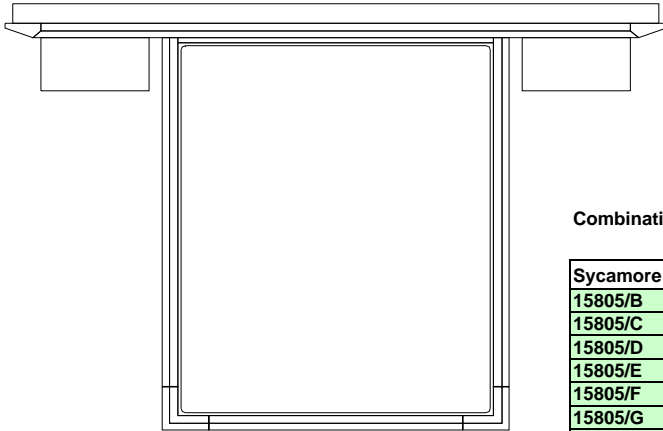

Floor Mirror

Floor Mirror				
		32	82 5/8	3
15850	Sycamore/Matte Lacquer			
15851	American Walnut			

Eros Built-In Bed Combinations

Description

Dimensions in Inches

Item No. Item No. Item No. Finish

W H D

Combination w/ Queen Size Bed (incl Slats)