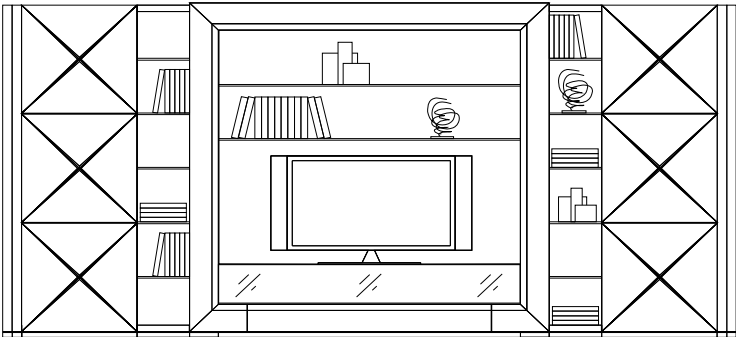

Pre-Designed Configuration 09

Width : 175"
Height : 84 1/2"
Depth : 17 7/8"

Item #09