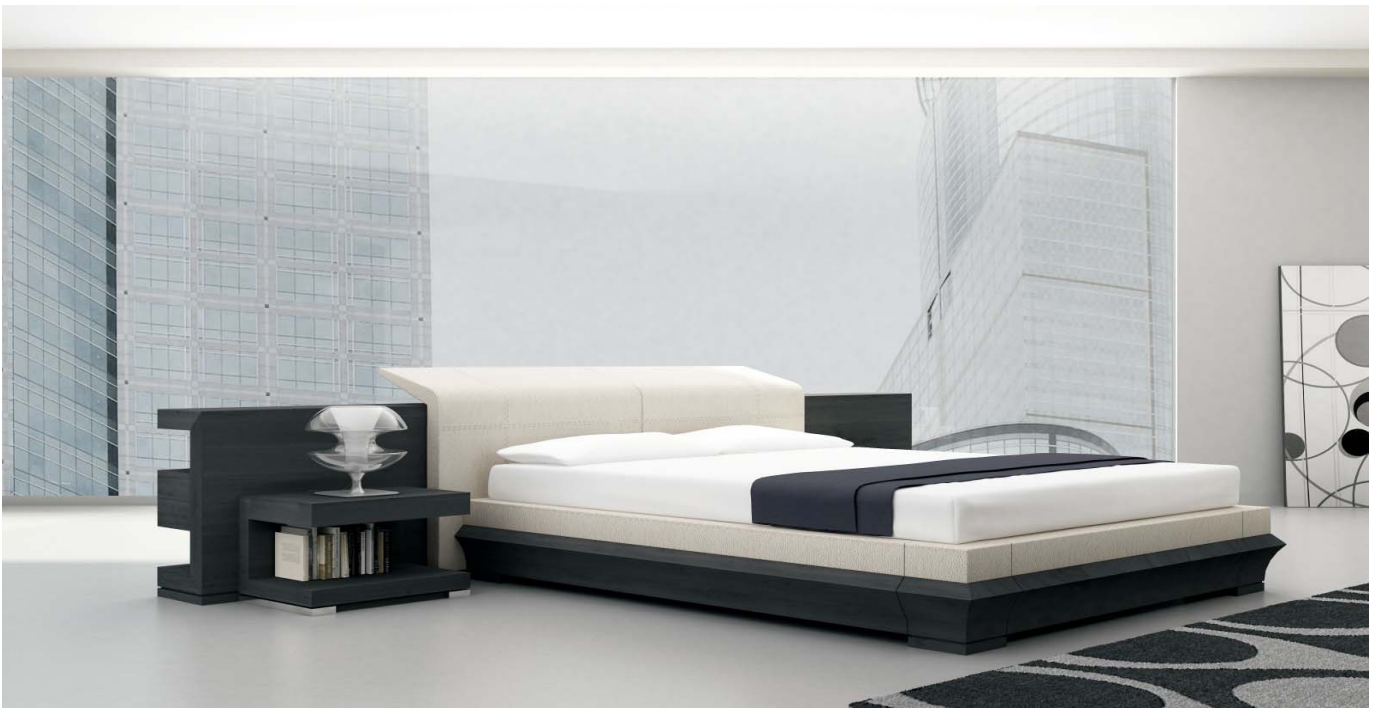

Eros 2010 Collection

Designed by
Gabriel López

PLANUM[®]
FURNITURE

Planum, Inc
Swedesford Corporate Center
619 B Swedesford Road
Frazer, PA 19355

Tel : 610/251-2120
Tel : 800/343-0042
Fax : 610/251-2290

email
info@planumfurniture.com
visit us planumfurniture.com