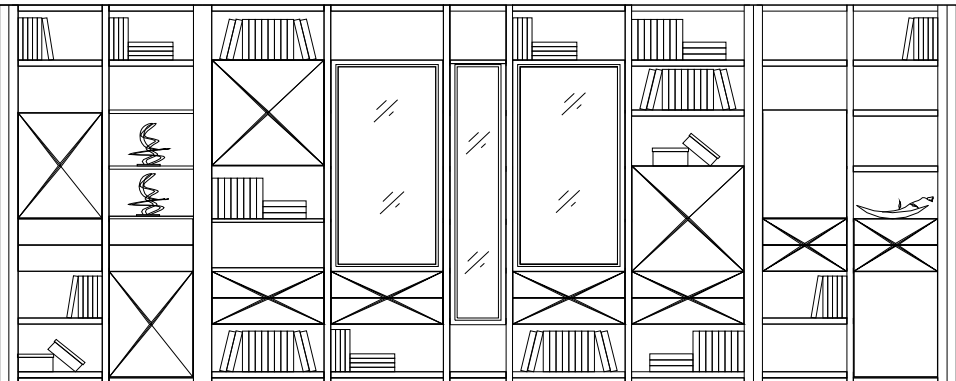

Item #01

Pre-Designed Configuration 02

Width : 151 7/8
 Height : 85
 Depth : 17 7/8

Item #02

Pre-Designed Configuration 03

Width : 235 3/4
 Height : 99 1/4
 Depth : 16 3/4

Item #03

Eros Wall System