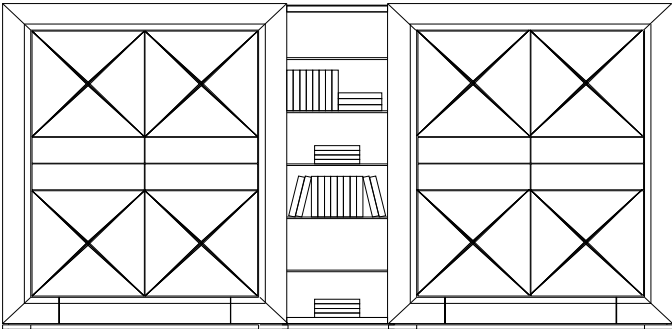

Width : 139 5/8
Height : 102 3/8
Depth : 17 7/8

Item #06

Eros Wall System

Pre-Designed Configurations

Pre-Designed Configuration 07

Width : 169 1/4
 Height : 102 3/8
 Depth : 23 1/4

Item #07

Pre-Designed Configuration 08