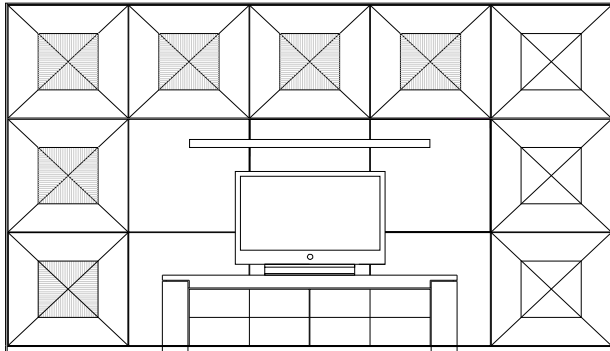

Pre-Designed Configuration B