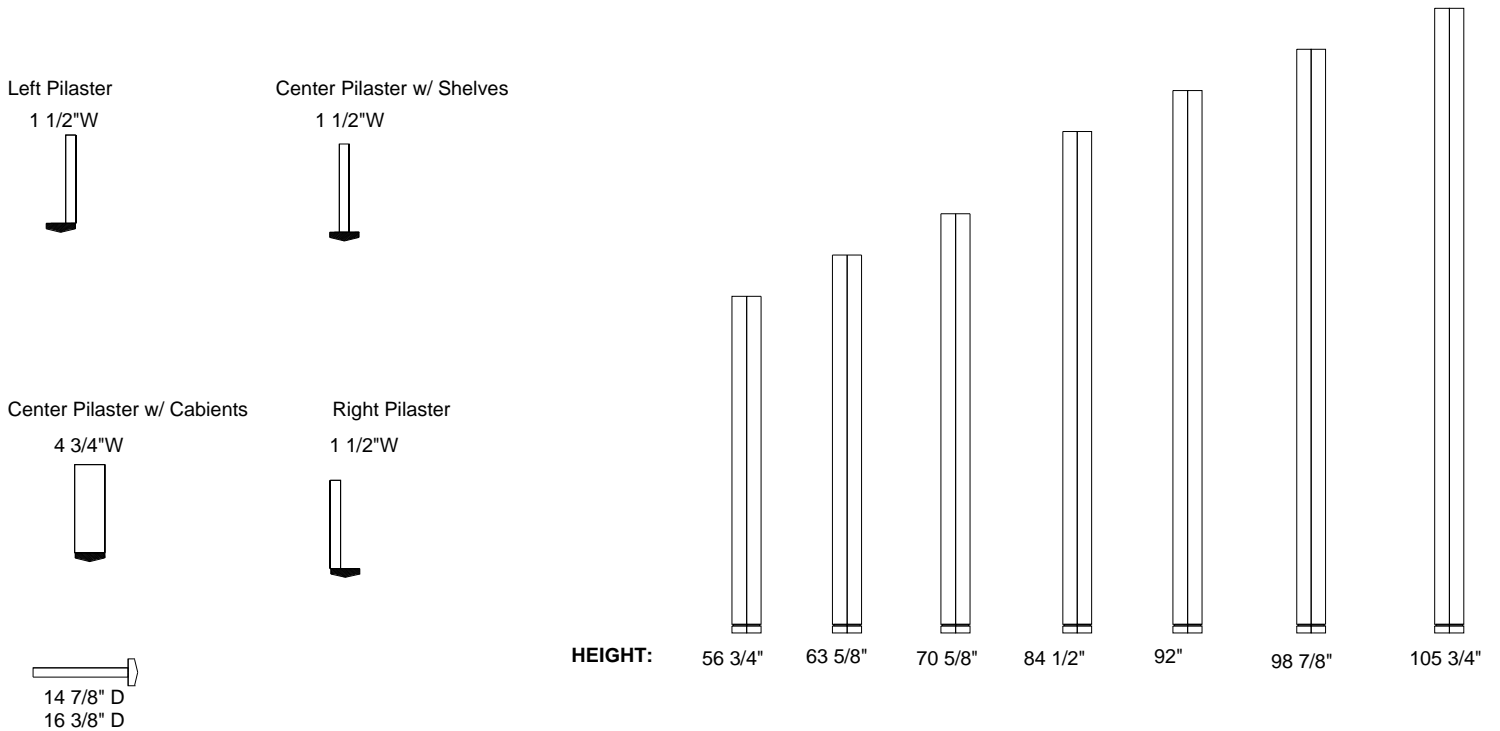

Eros Wall System

Pilasters w/ Molding

ITEM #	Left			Center for Shelves			Center for Cabinets			Right		
	Sycamore	Walnut	High Gloss	Sycamore	Walnut	High Gloss	Sycamore	Walnut	High Gloss	Sycamore	Walnut	High Gloss
56 3/4"H	15250	15251	15250/HG	15252	15253	15252/HG	15254	15255	15254/HG	15256	15257	15256/HG
63 5/8"H	15258	15259	15258/HG	15260	15261	15260/HG	15262	15263	15262/HG	15264	15265	15264/HG
70 5/8"H	15266	15267	15266/HG	15268	15269	15268/HG	15270	15271	15270/HG	15272	15273	15272/HG
84 1/2"H	15274	15275	15274/HG	15276	15277	15276/HG	15278	15279	15278/HG	15280	15281	15280/HG
92"H	15282	15283	15282/HG	15284	15285	15284/HG	15286	15287	15286/HG	15288	15289	15288/HG
98 7/8"H	15290	15291	15290/HG	15292	15293	15292/HG	15294	15295	15294/HG	15296	15297	15296/HG
105 3/4"H	15298	15299	15298/HG	15300	15301	15300/HG	15302	15303	15302/HG	15304	15305	15304/HG