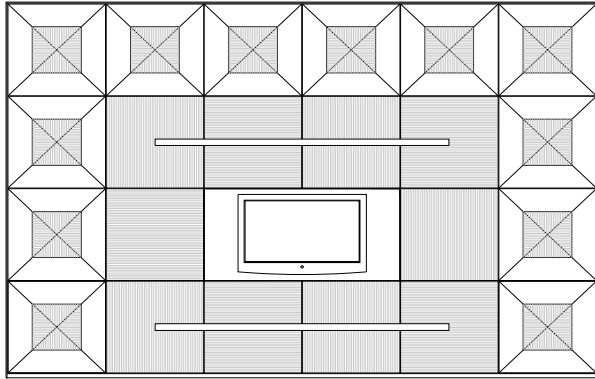

Eros Wall System

Pre-Designed Configurations

Pre-Designed Configuration A

Width : 167 3/8"
Height : 113"
Depth : 12 1/2"

Item A

Priced as Pictured in the following Finish Combination:
*Center Panels in Upholstered Leather Serie 100 C/125
*Outside Pyramid Contoured Panels in American Walnut
w/ center Upholstered in Leather Serie 100 C/125