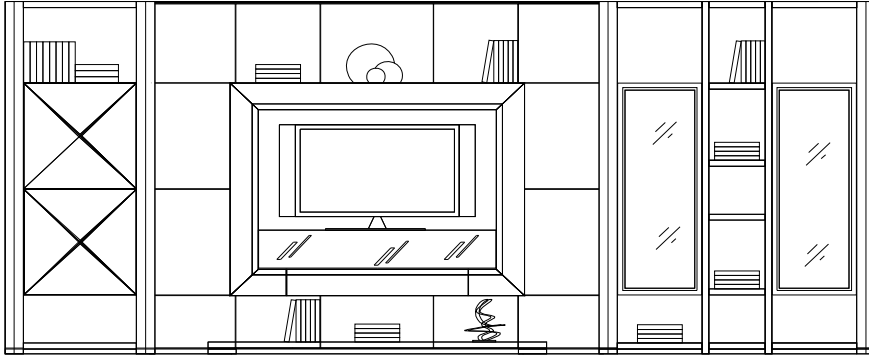

Eros Wall System

Pre-Designed Configurations

Pre-Designed Configuration 04

Width : 213 3/8
Height : 92
Depth : 17 7/8

Item #04

Pre-Designed Configuration 05