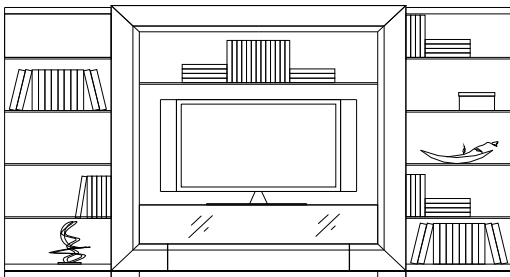

Pre-Designed Configurations

Pre-Designed Configuration 04

Width : 213 3/8
Height : 92
Depth : 17 7/8

Item #04

Pre-Designed Configuration 05

Width : 124 1/4
Height : 71 1/4
Depth : 17 7/8

Item #05

Pre-Designed Configuration 06