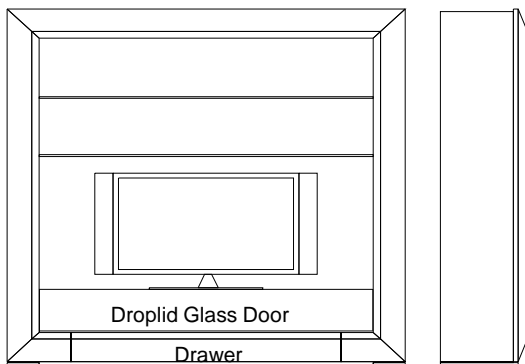

83"

TV Cabinet
1 Droplid Glass Door (Black, Frosted or Clear)
1 Drawer in Frame   85 7/8   85   17 7/8

15224	Sycamore/Matte Lacquer
15225	American Walnut
15224/HG	Hi Gloss Lacquer

Upcharge for LED Lights

15232	LED Lights