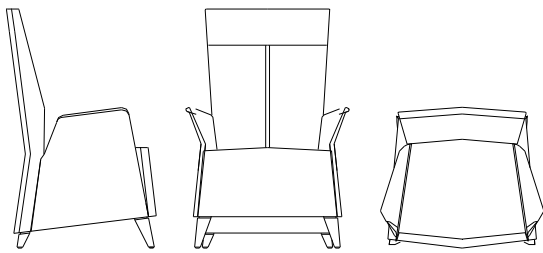

C.O.M. Requirement: 4 yards of 55"W Plain Fabric
C.O.L. Requirement: 65 Sq Ft