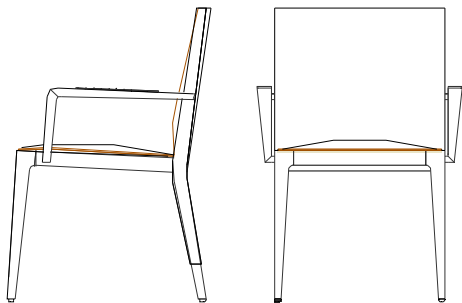

Arm Chair in American Walnut

23 1/4

35 1/2

20 3/4

Seat Height: 18 1/2"

C.O.M. Requirement: 1 1/2 yards of 55"W Plain Fabric  
C.O.L. Requirement: 23 sq feet

16848/B	Fabric-Grade B/ Faux Leather	
16848/C	Fabric-Grade C/C.O.M	
16848/D	Fabric-Grade D	
16848/E	Fabric-Grade E/ Ultrasuede	
16848/F	Fabric-Grade F	
16848/G	Fabric-Grade G	
16848/P1	Leather Serie 100/ Mastrotto Leather	