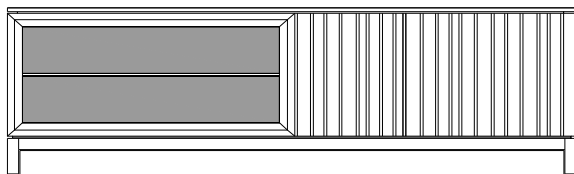

Media Cabinet Slatted Door Right w/ 1 Adj Shelf 1 Droplid Glass Door w/ Wood Frame		63	21	21 5/8
16804-R	Walnut or Combo of Walnut & Lacquer			
16805-R	Elm or Combo of Elm & Lacquer			
16805-R/L	All Lacquer