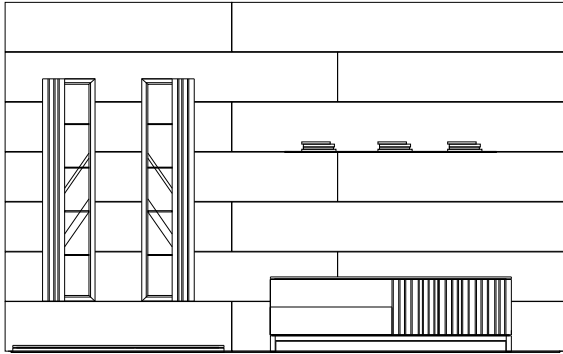

Essencial Wall System

Pre-Designed Configurations

Pre-Designed Configuration E1