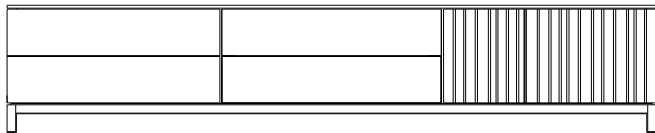

### Media Cabinet

1 Deep Drawer w/ Slatted Front  
2 Center Drawers  
Door w/ 1 Pull Out Tray

94 1/4      21      21 5/8

16808-L	Walnut or Combo of Walnut & Lacquer	
16809-L	Elm or Combo of Elm & Lacquer	
16809-L/L	All Lacquer	