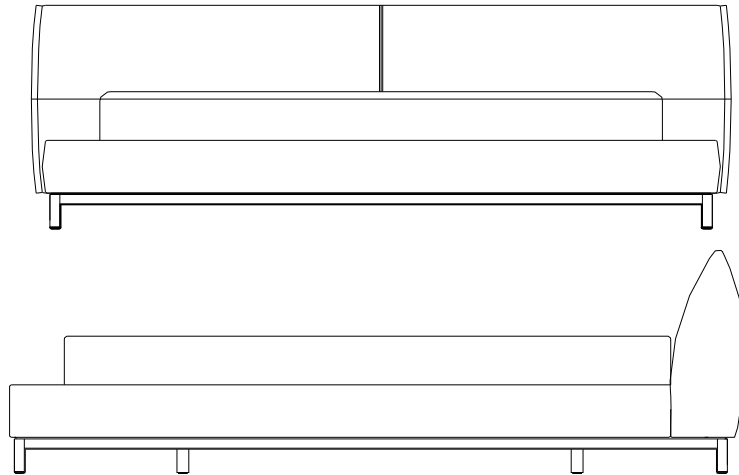

Upholstered Beds w/ Low Headboard

Description

Dimensions in Inches

Item No.   Item No.   Finish   W   H   D

Upholstered Queen Size Bed incl Bed Slats

77   30 3/8   97 3/4

Walnut	Elm or Lacquer		
16977/B	16976/B	Fabric-Grade B/ Faux Leather/ Sueder Plus	
16977/C	16976/C	Fabric-Grade C/C.O.M	
16977/D	16976/D	Fabric-Grade D	
16977/E	16976/E	Fabric-Grade E/ Ultrasuede	
16977/F	16976/F	Fabric-Grade F	
16977/G	16976/G	Fabric-Grade G	
16977/P1	16976/P1	Leather Serie 100/ Mastrotto Leather	

C.O.M. Requirement: 5 yards of 55"W Plain Fabric
C.O.L. Requirement: 80 sq feet

Bronze colored Metal Leg/ Bases with fascia panels in wood or lacquer

Upholstered California King Size Bed incl Bed Slats

89   30 3/8   101 3/4

Walnut	Elm or Lacquer		
16979/B	16978/B	Fabric-Grade B/ Faux Leather	
16979/C	16978/C	Fabric-Grade C/C.O.M	
16979/D	16978/D	Fabric-Grade D	
16979/E	16978/E	Fabric-Grade E/ Ultrasuede	
16979/F	16978/F	Fabric-Grade F	
16979/G	16978/G	Fabric-Grade G	
16979/P1	16978/P1	Leather Serie 100/ Mastrotto Leather	

C.O.M. Requirement: 5 1/2 yards of 55"W Plain Fabric
C.O.L. Requirement: 89 sq feet

Bronze colored Metal Leg/ Bases with fascia panels in wood or lacquer

Upholstered King Size Bed incl Bed Slats

93   30 3/8   97 3/4

Walnut	Elm or Lacquer		
16981/B	16980/B	Fabric-Grade B/ Faux Leather	
16981/C	16980/C	Fabric-Grade C/C.O.M	
16981/D	16980/D	Fabric-Grade D	
16981/E	16980/E	Fabric-Grade E/ Ultrasuede	
16981/F	16980/F	Fabric-Grade F	
16981/G	16980/G	Fabric-Grade G	
16981/P1	16980/P1	Leather Serie 100/ Mastrotto Leather	

C.O.M. Requirement: 5 1/2 yards of 55"W Plain Fabric
C.O.L. Requirement: 89 sq feet

Bronze colored Metal Leg/ Bases with fascia panels in wood or lacquer