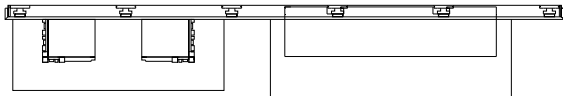

## Pre-Designed Configurations

Pre-Designed Configuration E1

Width : 146 1/4"  
Height : 97 1/4"  
Depth : 25 5/8"

Item E1 Elm

Pre-Designed Configuration E2

Width : 118 1/2"  
Height : 83 1/2"  
Depth : 25 3/8"