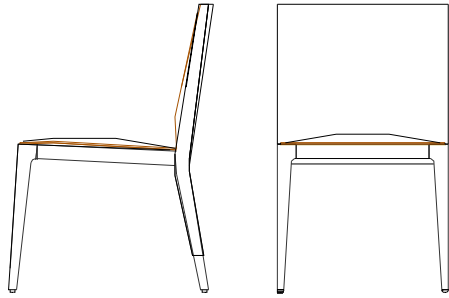

## Dimensions in Inches

Item No.

Finish

W

H

D

Side Chair in Elm or Lacquer

18 7/8