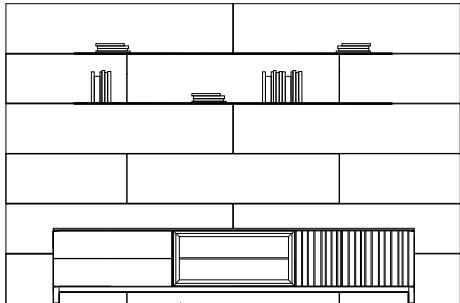

## Pre-Designed Configurations

Pre-Designed Configuration E1

Width : 146 1/4"  
Height : 97 1/4"  
Depth : 25 5/8"

Item E1 Elm

Pre-Designed Configuration E2

Width : 118 1/2"  
Height : 83 1/2"  
Depth : 25 3/8"