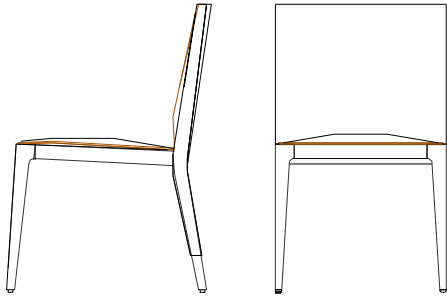

Seat Height: 18 1/2"

C.O.M. Requirement: 1 1/2 yards of 55"W Plain Fabric
C.O.L. Requirement: 21 sq feet

Dining Room

Description

Dimensions in Inches

Item No.

Finish

W

H

D

Side Chair in Elm or Lacquer

18 7/8

35 1/2

20 3/4

Seat Height: 18 1/2"

C.O.M. Requirement: 1 1/2 yards of 55"W Plain Fabric
C.O.L. Requirement: 21 sq feet