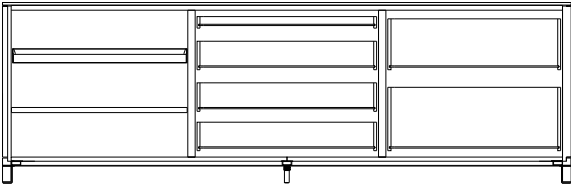

Buffets

Interior 1 Interior 2 Interior 3

Description Dimensions in Inches

Item No.	Finish	W	H	D
----------	--------	---	---	---

Buffet
Slatted Door Left

94 1/4 33 5/8 21 5/8

16800-L	Walnut or Combo of Walnut & Lacquer	
16801-L	Elm or Combo of Elm & Lacquer	
16801-L/L	All Lacquer	