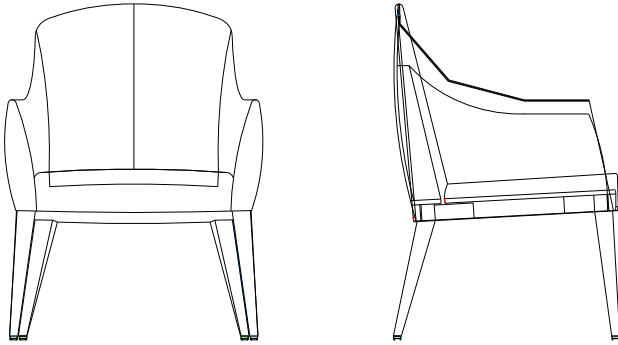

Dining Room

Description

Dimensions in Inches

Item No.	Finish	W	H	D

Arm Chair in American Walnut

25 5/8   35 1/2   22 1/2

17063/B	Fabric-Grade B/ Faux Leather	
17063/C	Fabric-Grade C/C.O.M	
17063/D	Fabric-Grade D	
17063/E	Fabric-Grade E/ Ultrasuede	
17063/F	Fabric-Grade F	
17063/G	Fabric-Grade G	
17063/P1	Leather Serie 100/ Mastrotto Leather	

C.O.M. Requirement: 3 yards of 55"W Plain Fabric
C.O.L. Requirement: 33 sq feet