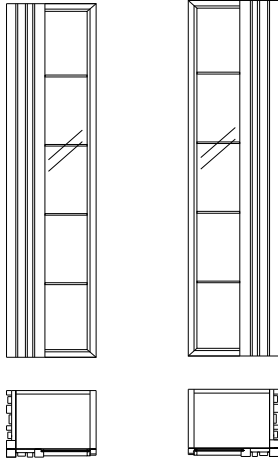

****View following page for Interior Description****

Vitrines

Description

Dimesions in Inches

Item No.	Finish	W	H	D
----------	--------	---	---	---

Vitrine

- 1 Slatted Door (to Left)
- 1 Glass Door
- 1 Plain Door

Interior 1

- 1 Pull Out Tray
- 2 Adj. Shelves

Interior 2

- 3 Drawer boxes in solid wood w/ 3 open compartments
- 2 Adj Shelves

Interior 3

- 1 Pull out Tray
- 1 Wine Rack
- 1 Adj. Shelf

Wall Mounted Display Unit