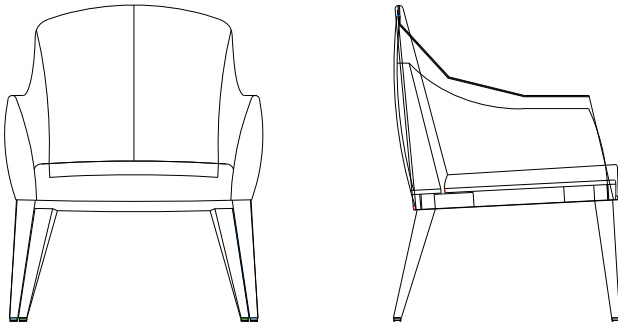

Arm Chair in Elm or Lacquer

25 5/8   35 1/2   22 1/2

17062/B	Fabric-Grade B/ Faux Leather	
17062/C	Fabric-Grade C/C.O.M	
17062/D	Fabric-Grade D	
17062/E	Fabric-Grade E/ Ultrasuede	
17062/F	Fabric-Grade F	
17062/G	Fabric-Grade G	
17062/P1	Leather Serie 100/ Mastrotto Leather	

C.O.M. Requirement: 3 yards of 55"W Plain Fabric
C.O.L. Requirement: 33 sq feet