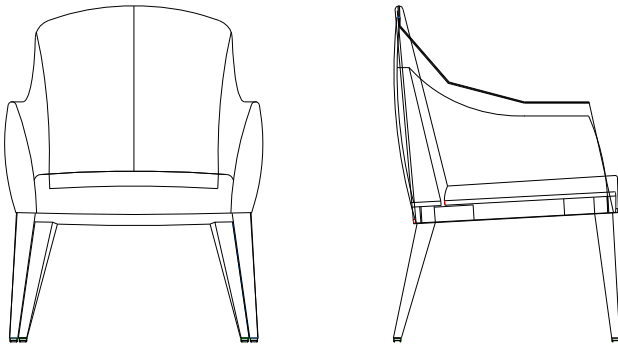

Dining Room

Description

Dimensions in Inches

Item No.	Finish	W	H	D

Arm Chair in American Walnut

25 5/8   35 1/2   22 1/2

17063/B	Fabric-Grade B/ Faux Leather	
17063/C	Fabric-Grade C/C.O.M	
17063/D	Fabric-Grade D	
17063/E	Fabric-Grade E/ Ultrasuede	
17063/F	Fabric-Grade F	
17063/G	Fabric-Grade G	
17063/P1	Leather Serie 100/ Mastrotto Leather	

C.O.M. Requirement: 3 yards of 55"W Plain Fabric
C.O.L. Requirement: 33 sq feet