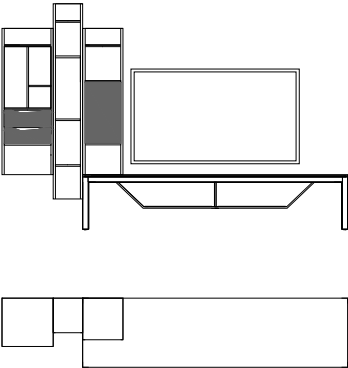

Item E6 Elm	53,606
-------------	--------

Essencial Wall System

Pre-Designed Configurations

Pre-Designed Configuration E7

Width : 166 1/4"
 Height : 75 5/8"
 Depth : 21 5/8"

Retail

Item E7 Elm	38,253
-------------	--------