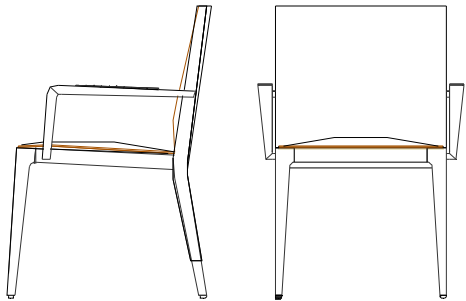

Arm Chair in American Walnut

23 1/4

35 1/2

20 3/4

Seat Height: 18 1/2"

C.O.M. Requirement: 1 1/2 yards of 55"W Plain Fabric
C.O.L. Requirement: 23 sq feet

16848/B	Fabric-Grade B/ Faux Leather	
16848/C	Fabric-Grade C/C.O.M	
16848/D	Fabric-Grade D	
16848/E	Fabric-Grade E/ Ultrasuede	
16848/F	Fabric-Grade F	
16848/G	Fabric-Grade G	
16848/P1	Leather Serie 100/ Mastrotto Leather