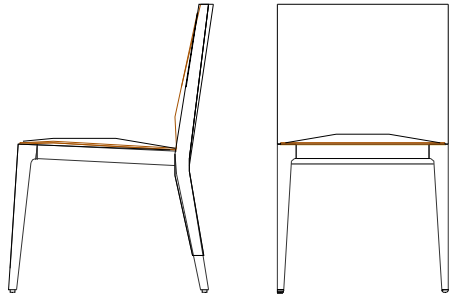

C.O.M. Requirement: 3 yards of 55"W Plain Fabric
C.O.L. Requirement: 33 sq feet

Side Chair in American Walnut

18 7/8 35 1/2 20 3/4

16846/B	Fabric-Grade B/ Faux Leather	
16846/C	Fabric-Grade C/C.O.M	
16846/D	Fabric-Grade D	
16846/E	Fabric-Grade E/ Ultrasuede	
16846/F	Fabric-Grade F	
16846/G	Fabric-Grade G	
16846/P1	Leather Serie 100/ Mastrotto Leather	

Seat Height: 18 1/2"

C.O.M. Requirement: 1 1/2 yards of 55"W Plain Fabric
C.O.L. Requirement: 21 sq feet

Dining Room

Description

Dimensions in Inches

Item No.

Finish

W

H

D

Side Chair in Elm or Lacquer

18 7/8

35 1/2

20 3/4

Seat Height: 18 1/2"

C.O.M. Requirement: 1 1/2 yards of 55"W Plain Fabric
C.O.L. Requirement: 21 sq feet