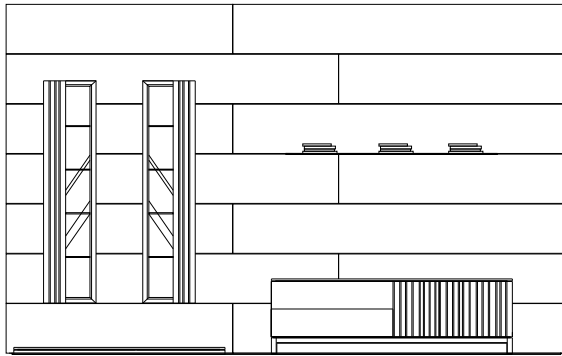

**** Custom Sizes available on request****

Essencial Wall System

Pre-Designed Configurations

Pre-Designed Configuration E1

Width : 146 1/4"
 Height : 97 1/4"
 Depth : 25 5/8"

Retail

Item E1 Elm	57,494
-------------	--------