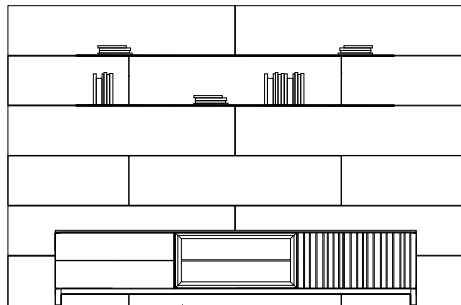

**** Custom Sizes available on request****

Essencial Wall System

Pre-Designed Configurations

Pre-Designed Configuration E1

Width : 146 1/4"
 Height : 97 1/4"
 Depth : 25 5/8"

Retail

Item E1 Elm	57,494
-------------	--------