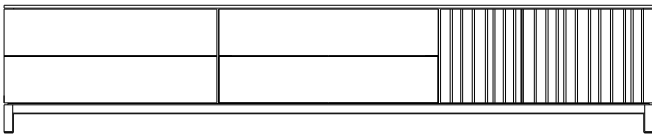

Bronze colored Metal Leg/ Bases with fascia panels in wood or lacquer

Media Cabinet				
Door w/ 1 Pull Out Tray 2 Center Drawers 1 Deep Drawer w/ Slatted Front				
		94 1/4	21	21 5/8
16808-R	Walnut or Combo of Walnut & Lacquer			
16809-R	Elm or Combo of Elm & Lacquer			
16809-R/L	All Lacquer