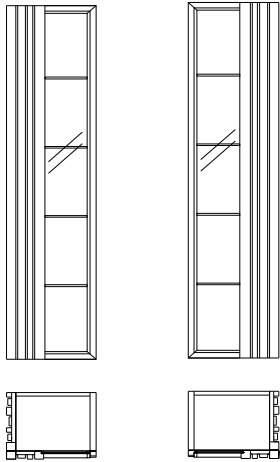

****View following page for Interior Description****

Vitrines

Description

Dimesions in Inches

Item No.	Finish	W	H	D
----------	--------	---	---	---

Vitrine

- 1 Slatted Door (to Left)
- 1 Glass Door
- 1 Plain Door

Interior 1

- 1 Pull Out Tray
- 2 Adj. Shelves

Interior 2

- 3 Drawer boxes in solid wood w/ 3 open compartments
- 2 Adj Shelves

Interior 3

- 1 Pull out Tray
- 1 Wine Rack
- 1 Adj. Shelf

Wall Mounted Display Unit