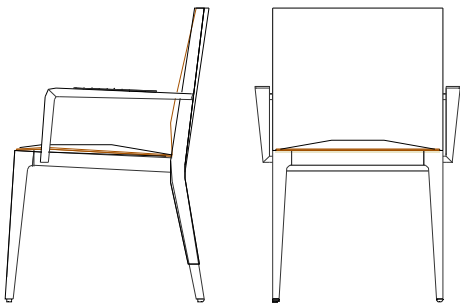

Arm Chair in American Walnut

23 1/4

35 1/2

20 3/4

Seat Height: 18 1/2"

C.O.M. Requirement: 1 1/2 yards of 55"W Plain Fabric
C.O.L. Requirement: 23 sq feet

16848/B	Fabric-Grade B/ Faux Leather	
16848/C	Fabric-Grade C/C.O.M	
16848/D	Fabric-Grade D	
16848/E	Fabric-Grade E/ Ultrasuede	
16848/F	Fabric-Grade F	
16848/G	Fabric-Grade G	
16848/P1	Leather Serie 100/ Mastrotto Leather	