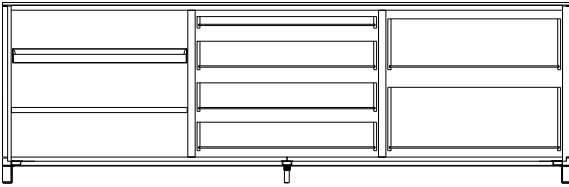

Bronze colored Metal Leg/ Bases with fascia panels in wood or lacquer

C.O.M. Requirement: 1 yards of 55"W Plain Fabric
C.O.L. Requirement: 16 sq feet

Buffets

Interior 1 Interior 2 Interior 3

Description Dimensions in Inches