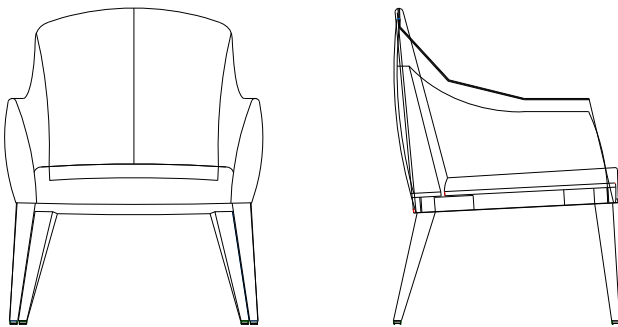

Arm Chair in Elm or Lacquer

25 5/8   35 1/2   22 1/2

17062/B	Fabric-Grade B/ Faux Leather	
17062/C	Fabric-Grade C/C.O.M	
17062/D	Fabric-Grade D	
17062/E	Fabric-Grade E/ Ultrasuede	
17062/F	Fabric-Grade F	
17062/G	Fabric-Grade G	
17062/P1	Leather Serie 100/ Mastrotto Leather	

C.O.M. Requirement: 3 yards of 55"W Plain Fabric
C.O.L. Requirement: 33 sq feet