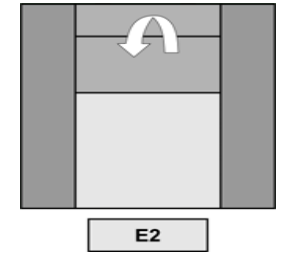

## PRODUCT INFORMATION

DIMENSIONS IN CM

	SMALL	MEDIUM	LARGE
Wide :	75	75	75
Height :	90	92	96
Dept :	78	78	80
Seat height :	46	48	52
Seat dept :	48	48	50
Armrest height :	63	65	69

STANDARD with manual headrest

# FLIP - DV

W: 29 1/2 29 1/2

29 1/2 29 1/2

29 1/2

Article Code	01S / 01M / 01L	01MGH / 01LGH	03S / 03M / 03L	03MGH / 03LGH	05S / 05M / 05L
<b>Description</b>	01S = Small Swivel Manual Recliner incl Manual Headrest w/ Storage in Seat Back		03S = Small Swivel Motorized Recliner w/ Zero Gravity Recline & Manual Headrest w/ Storage in Seat Back		05S = Small Swivel Motorized Recliner incl Power Lift, Zero Gravity Recline & Manual Headrest w/ Storage in Seat Back
	01M = Medium Swivel Manual Recliner incl. Manual Headrest w/ Storage in Seat Back	01MGH = Medium Swivel Manual Recliner w/ Adjustable Seat Height (7cm) & Manual Headrest w/ Storage in Seat Back	03M = Medium Swivel Motorized Recliner w/ Zero Gravity Recline & Manual Headrest w/ Storage in Seat Back	03MGH = Medium Swivel Motorized Recliner w/ Adjustable Seat Height (7cm), Zero Gravity Recline & Manual Headrest w/ Storage in Seat Back	05M = Medium Swivel Motorized Recliner incl Power Lift, Zero Gravity Recline & Manual Headrest w/ Storage in Seat Back
	01L = Large Swivel Manual Recliner incl. Manual Headrest w/ Storage in Seat Back	01LGH = Large Swivel Manual Recliner w/ Adjustable Seat Height (7cm) & Manual Headrest w/ Storage in Seat Back	03L = Large Swivel Motorized Recliner w/ Zero Gravity Recline & Manual Headrest w/ Storage in Seat Back	03LGH = Large Swivel Motorized Recliner incl Gas Spring, Adjustable Seat Height (7cm), Zero Gravity Recline, Adjustable Seat Height (7cm) & Manual Headrest w/ Storage in Seat Back	05L = Large Swivel Motorized Recliner incl Power Lift, Zero Gravity Recline & Manual Headrest w/ Storage in Seat Back