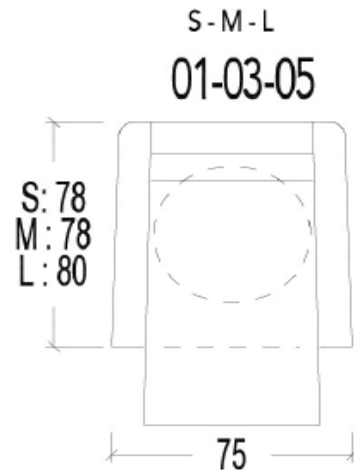

## PRODUCT INFORMATION

DIMENSIONS IN CM

	SMALL	MEDIUM	LARGE
Wide :	75	75	75
Height :	90	92	96
Dept :	78	78	80
Seat height :	46	48	52
Seat dept :	48	48	50
Armrest height :	63	65	69

STANDARD with manual headrest

## PRODUCT INFORMATION

DIMENSIONS IN CM

**!! Manual adjustable seat height 7cm through gas spring !!**

	MEDIUM	LARGE
Wide :	75	75
Height :	90-97	90-97
Dept :	78	80
Seat height :	46-53	46-53
Seat dept :	48	50
Armrest height :	63-70	63-70