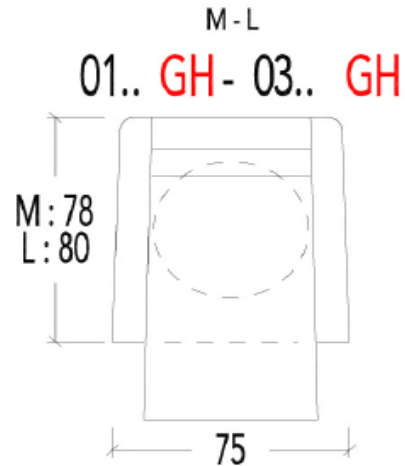

## PRODUCT INFORMATION

DIMENSIONS IN CM

	SMALL	MEDIUM	LARGE
Wide :	75	75	75
Height :	90	92	96
Dept :	78	78	80
Seat height :	46	48	52
Seat dept :	48	48	50
Armrest height :	63	65	69

STANDARD with manual headrest

## PRODUCT INFORMATION

DIMENSIONS IN CM

**!! Manual adjustable seat height 7cm through gas spring !!**

	MEDIUM	LARGE
Wide :	75	75
Height :	90-97	90-97
Dept :	78	80
Seat height :	46-53	46-53
Seat dept :	48	50
Armrest height :	63-70	63-70

# FLIP - DV

W: 29 1/2 29 1/2

29 1/2 29 1/2

29 1/2

<b>Article Code</b>	01S / 01M / 01L	01MGH / 01LGH	03S / 03M / 03L	03MGH / 03LGH	05S / 05M / 05L
---------------------	-----------------	---------------	-----------------	---------------	-----------------