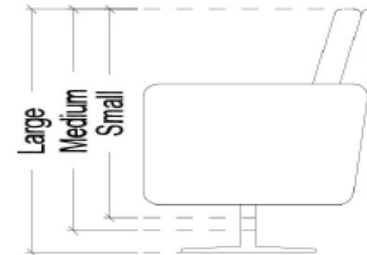

## PRODUCT INFORMATION

DIMENSIONS IN CM

	SMALL	MEDIUM	LARGE
Wide :	75	75	75
Height :	90	92	96
Dept :	78	78	80
Seat height :	46	48	52
Seat dept :	48	48	50
Armrest height :	63	65	69

STANDARD with manual headrest