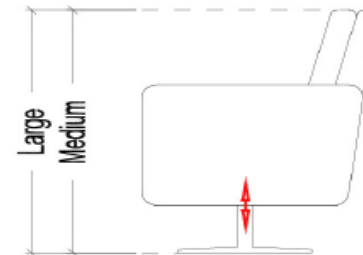

## PRODUCT INFORMATION

DIMENSIONS IN CM

	SMALL	MEDIUM	LARGE
Wide :	75	75	75
Height :	90	92	96
Dept :	78	78	80
Seat height :	46	48	52
Seat dept :	48	48	50
Armrest height :	63	65	69

STANDARD with manual headrest

## PRODUCT INFORMATION

DIMENSIONS IN CM

**!! Manual adjustable seat height 7cm through gas spring !!**

	MEDIUM	LARGE
Wide :	75	75
Height :	90-97	90-97
Dept :	78	80
Seat height :	46-53	46-53
Seat dept :	48	50
Armrest height :	63-70	63-70