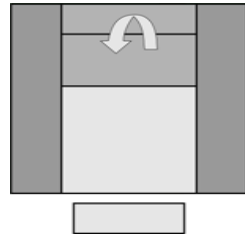

FLIP - DV

W: 29 1/2 29 1/2