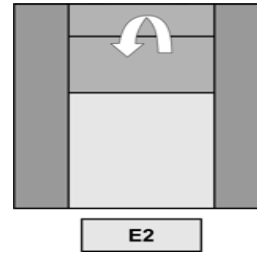

29 1/2 29 1/2