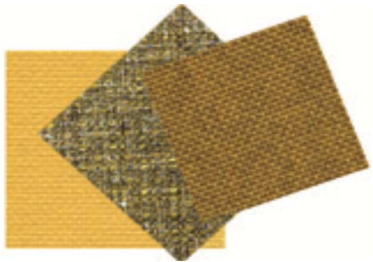

### FINISH FABRIC COMBO OPTIONS:

**GREY BLACK**

**BEIGE**

**BLUE**

**YELLOW**

**GREEN**

**ORANGE**

**WARM RED**

# FLO