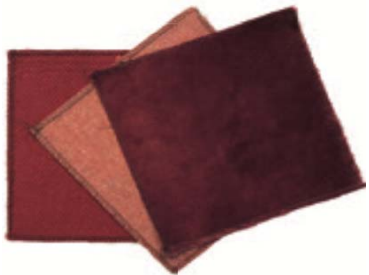

## PRODUCT INFORMATION

FLO model is only available in 7x pre-selected fabric combinations and 11 different base finishes.

COM or Leather is not possible for this model.

### FINISH FABRIC COMBO OPTIONS:

**GREY BLACK**

**BEIGE**

**BLUE**

**YELLOW**

**GREEN**

**ORANGE**

**WARM RED**