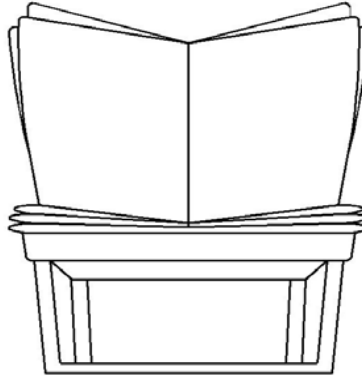

### DIMENSIONS IN CM

# FLO

CHAIR

H: 35 1/2"

SH: 17 3/4"

D: 37 1/2"

W:

33 1/2

29 1/2