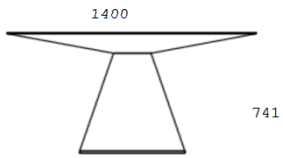

FINISHES		REF
Oak		1.270/R
Walnut		1.270/N