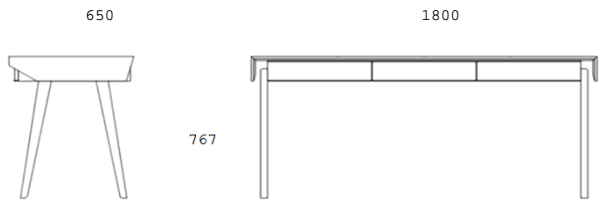

DESCRIPTION	FINISHES		REF
WITHOUT TOP COMPARTMENT	Oak		1.261/R
WITHOUT TOP COMPARTMENT	Walnut		1.261/N