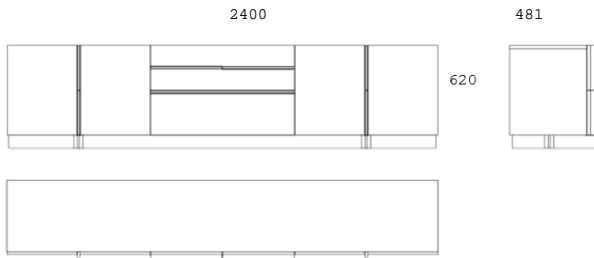

DESCRIPTION	FINISHES	REF
WOODEN TOP	Oak	1.282/R
WOODEN TOP	Walnut	1.282/N

OPTIONS	REF
Marble Top Negro Marquina	1.285M1
Marble Top Blanco Macael	1.285M2

DESCRIPTION	FINISHES	REF
WOODEN TOP	Oak	1.280/R
WOODEN TOP	Walnut	1.280/N