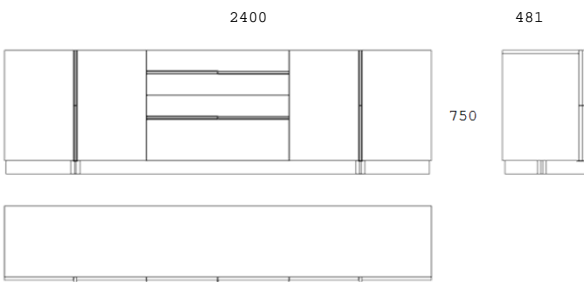

DESCRIPTION	FINISHES	REF
WOODEN TOP	Oak	1.269/R
WOODEN TOP	Walnut	1.269/N

OPTIONS	REF
Marble Top Negro Marquina	1.279M1
Marble Top Blanco Macael	1.279M2

También disponibles en laca mate (al precio del roble) y en laca alto brillo (al precio del nogal).
Also available in matte lacquer (same price as oak) and high gloss lacquer (same price as walnut).