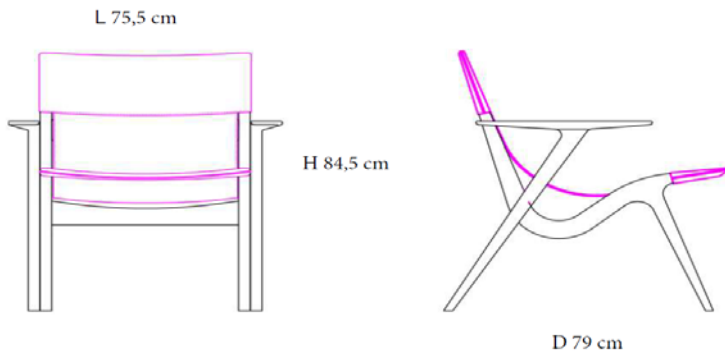

SILLA CHAIR NEO

MOBILFRESNO

LEATHER/OAK		REF
LEATHER		1.284R

LEATHER/WALNUT		REF
LEATHER		1.284N