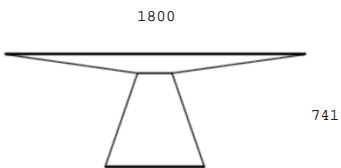

FINISHES		REF
Oak		1.272/R
Walnut		1.272/N

*La mesa Kónika no puede fabricarse en laca alto brillo. Disponible en laca mate al precio del roble.

*Not available in high gloss lacquer. Available in matte lacquer at same price of oak.