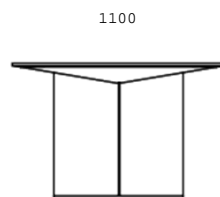

FINISHES		REF
Oak		1.276/R
Walnut		1.276/N

También disponibles en laca mate (al precio del roble) y en laca alto brillo (al precio del nogal).
Also available in matte lacquer (same price as oak) and high gloss lacquer (same price as walnut).