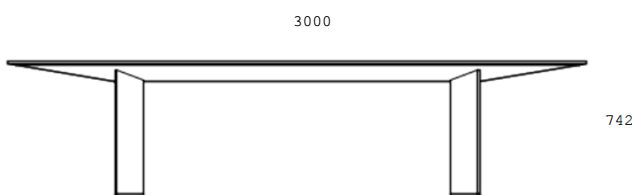

FINISHES		REF
Oak		1.276/R
Walnut		1.276/N

También disponibles en laca mate (al precio del roble) y en laca alto brillo (al precio del nogal).
Also available in matte lacquer (same price as oak) and high gloss lacquer (same price as walnut).