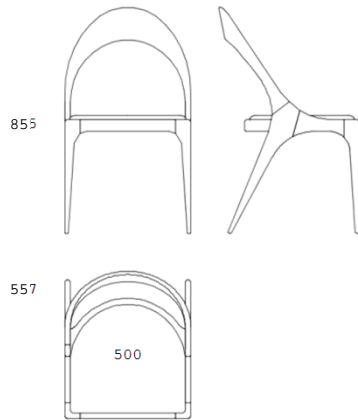

SILLA CHAIR SHARON

MOBILFRESNO

FABRIC/OAK		REF
Fabric B		1.296/R/B
Fabric C		1.296/R/C
Fabric D		1.296/R/D
Fabric E		1.296/R/E
Leather P1		1.296/R/P1

FABRIC/WALNUT		REF
Fabric B		1.296/N/B
Fabric C		1.296/N/C
Fabric D		1.296/N/D
Fabric E		1.296/N/E
Leather P1		1.296/N/P1