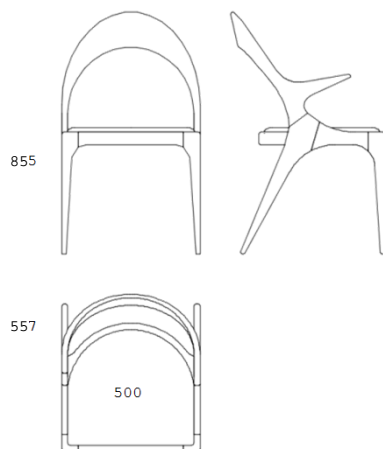

SILLÓN ARMCHAIR SHARON

MOBILFRESNO

FABRIC/OAK		REF
Fabric B		1.297/R/B
Fabric C		1.297/R/C
Fabric D		1.297/R/D
Fabric E		1.297/R/E
Leather P1		1.297/R/P1

FABRIC/WALNUT		REF
Fabric B		1.297/N/B
Fabric C		1.297/N/C
Fabric D		1.297/N/D
Fabric E		1.297/N/E
Leather P1		1.297/N/P1

También disponibles en laca mate (al precio del roble) y en laca alto brillo (al precio del nogal).
Also available in matte lacquer (same price as oak) and high gloss lacquer (same price as walnut).
Tela requerida Material Required: 0,6m (Ancho Width 140cm)