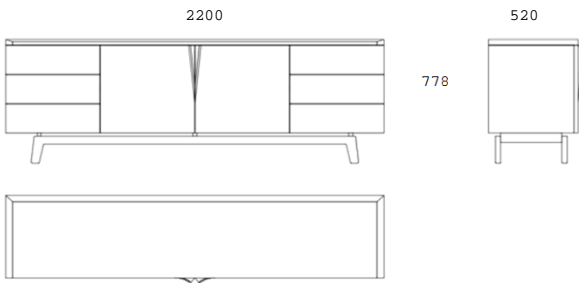

DESCRIPTION	FINISHES		REF
WOODEN TOP	Oak		1.266/R
WOODEN TOP	Walnut		1.266/N
MARBLE TOP	Oak		1.267/R
MARBLE TOP	Walnut		1.267/N

Optión: American File Drawer	

Marble Options		
Negro Marquina	Emperador Gold	Blanco Luzinda