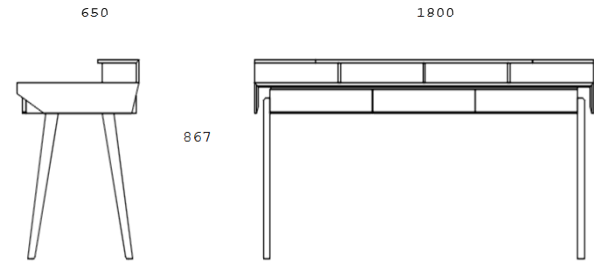

ESCRITORIO DESK MANTA

MOBILFRESNO

DESCRIPTION	FINISHES		REF
WITH TOP COMPARTMENT	Oak		1.260/R
WITH TOP COMPARTMENT	Walnut		1.260/N