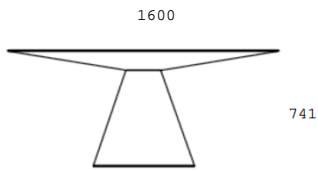

FINISHES		REF
Oak		1.271/R
Walnut		1.271/N