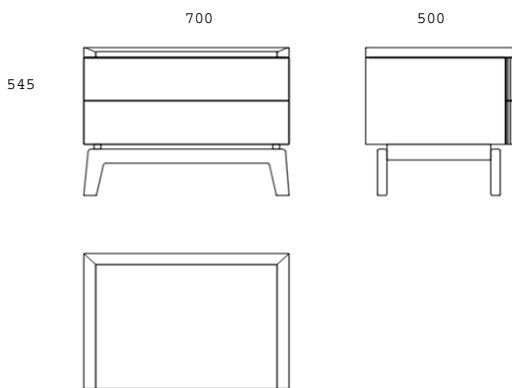

MESITA NIGHTSTAND MANTA

DESCRIPTION	FINISHES		REF
WOODEN TOP	Oak		1.264/R
WOODEN TOP	Walnut		1.264/N
MARBLE TOP	Oak		1.265/R
MARBLE TOP	Walnut		1.265/N

Marble Options		
Negro Marquina	Emperador Gold	Blanco Luzinda

También disponibles en laca mate (al precio del roble) y en laca alto brillo (al precio del nogal).
Also available in matte lacquer (same price as oak) and high gloss lacquer (same price as walnut).