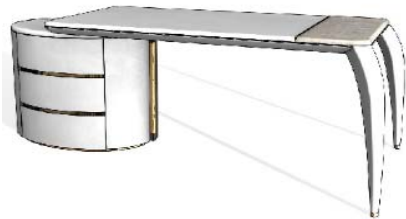

Desk

GATSBY Desk w/ 3x Drawers Upholstered Top Detail & Pleated Back Lacquer Structure (Plain) Metal Accents				
		84 5/8"	30"	38 5/8"