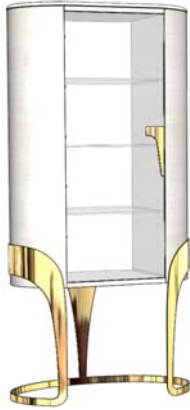

OPTIONAL METAL FINISHES

UPCHARGE	Polished Plated Stainless Steel
UPCHARGE	Brushed Brass

3 vol. / 1.366 m3 / 148 Kg

VITRINE	Description		Dimensions in Inches		
	Item No.	Finish	W	H	D

HARMONY Right Hinge Vitrine

OPTIONAL METAL FINISHES		
UPCHARGE	Polished Plated Stainless Steel	
UPCHARGE	Brushed Brass	

3 vol. / 1.243 m3 / 103 Kg

HARMONY Left Hinge Vitrine

3x Glass Shelves
Lacquer Top/ Interior
Stainless Steel Accents