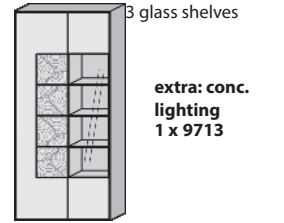

Display cabinet le.

1 door satinised glass anthracite with end grain timber
1 door sat. glass anthr./ glass door
4 wooden shelves/ 2 fixed wooden shelves