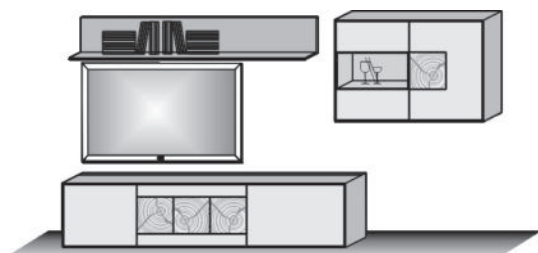

Extras

Art. no.

concealed lighting

9721

shelf lighting

9823

Combi no. 24 A

Application
satinised glass anthr.
Combination consisting of:

1 x 7093 1 x 5182
1 x 2201

Combi no. 24 W

Application
satinised glass white
Combination consisting of:

1 x 7097 1 x 5186
1 x 2205

Size W/H/D in cm

341 / 176 / 49/24

satinised glass anthr.

satinised glass white

Extras

Art. no.

concealed lighting

9711

panel lighting

9812

shelf lighting

9824