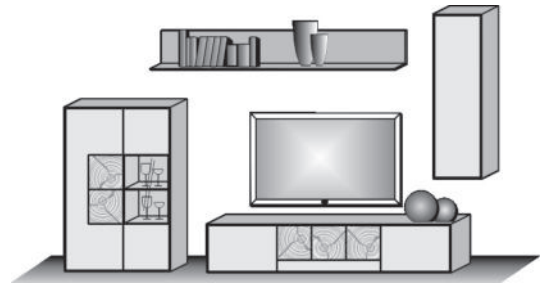

Combi no. 34 A

Application

satinised glass anthr.

Combination consisting of:

1 x 7093 1 x 1201
1 x 2201 1 x 7042

Combi no. 34 W

Application

satinised glass white

Combination consisting of:

1 x 7097 1 x 1201
1 x 2205 1 x 7046

Size W/H/D in cm

317 / 198 / 49/24

satinised glass anthr.

satinised glass white

Extras

Art. no.

concealed lighting

9711

shelf lighting

9823