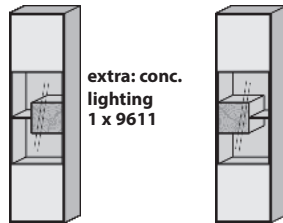

Cabinet le./ ri.

2 doors satinised glass anthracite
1 glass door with end grain timber
1 storage space
2 wooden /2 fixed wooden shelves
1 glass shelf