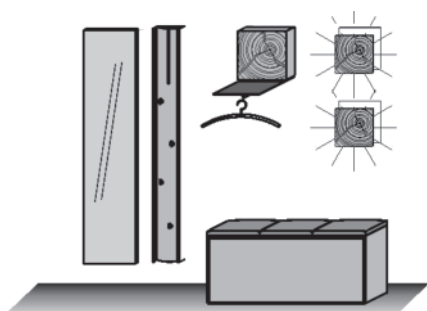

Comb. No. 110

Application satinised glass white
Combination consisting of:

1 x 0065 1 x 4066
1 x 9061 1 x 1035

Size W/H/D in cm 177 / 196 / 39

Extras	Art. no.
shelf lighting	9731

Comb. No. 112

Combination consisting of:

1 x 8041 2 x 1035
1 x 5021 1 x 3125
1 x 1050

Size W/H/D in cm 202 / 186 / 41

Extras	Art. no.
Wardrobe lighting	9741
concealed lighting	9751
mirror lighting	9663

Comb. No. 115 - showroom suggestion

Combination consisting of:

1 x 9011 1 x 1035
1 x 3041 1 x 5021
2 x 1020 1 x 9059
1 x 1050 1 x 1051
1 x 1059 1 x 1069

NEW!

Size W/H/D in cm 272 / 206 / 57

Extras	Art. no.
lighting bark	9862
Wardrobe lighting	9741
Accu	2x 0147