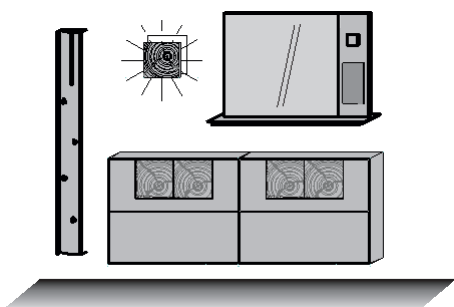

Size W/H/D in cm 278 / 196 / 39

Extras	Art. no.
mirror lighting	9662
panel lighting	9812
shelf lighting	9721

Unique nature finds its way into your home.

NEW!

Comb. No. 128

Application satinised glass white
Combination consisting of: