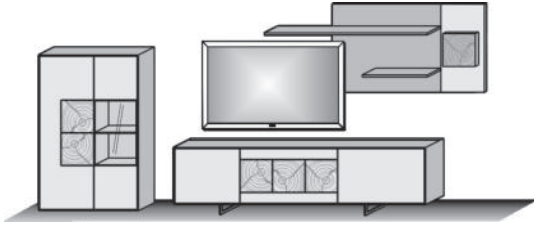

Combi no. 64 A

glass application in
satinised glass anthr.
Combination consisting of:

1 x 7093   1 x 1045
1 x 2221   1 x 5152

Combi no. 64 W

glass application in
satinised glass white
Combination consisting of:

1 x 7097   1 x 1045
1 x 2225   1 x 5156

Size W/H/D in cm

365 / 177 / 49/24

satinised glass anthr.

satinised glass white

Extras

Art. no.

concealed lighting

9711

panel lighting

9621

shelf lighting

9823

Combi no. 66 A

glass application in
satinised glass anthr.
Combination consisting of:

1 x 0051   1 x 3171
1 x 5152

Combi no. 66 W

glass application in
satinised glass white
Combination consisting of:

1 x 0055   1 x 3175
1 x 5156

Size W/H/D in cm

326 / 196 / 49/24

satinised glass anthr.

satinised glass white

Extras

Art. no.

conc. lighting (2x)

9611

panel lighting

9621

shelf lighting

9823