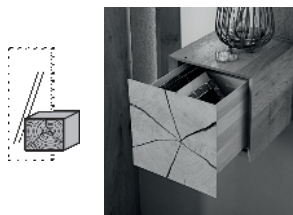

Storage space

1 drawer end grain timber

only in combination with mirrors
reversed only with surcharge

Size in cm W 28 H 28 D 30

Art. no. 1060

Mirror

extra: lighting
1 x 9666

Size in cm W 88 H 77,5 D 2