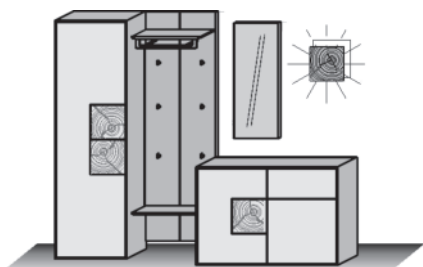

Comb. No. 100

Application satinised glass white

Combination consisting of:

- 1 x 0065   1 x 4115
- 1 x 9061   1 x 1035
- 1 x 5042

Size W/H/D in cm   **235 / 196 / 39**