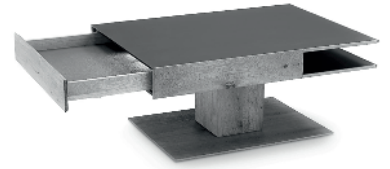

kind of wood	article no.	Size in cm
oak heartw.Umato Application satinised glass anthracite	7170-0446	L 105 W 75 H 46
oak heartw.Umato Application satinised glass white	7170-0447	L 105 W 75 H 46