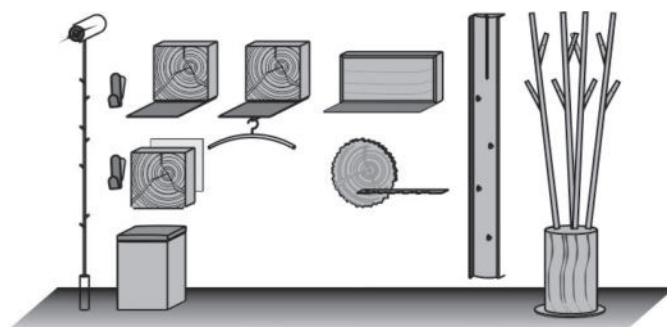

Comb. No. 115 - showroom suggestion

Combination consisting of:

1 x 9011 1 x 1035
1 x 3041 1 x 5021
2 x 1020 1 x 9059
1 x 1050 1 x 1051
1 x 1059 1 x 1069

NEW!

Size W/H/D in cm 272 / 206 / 57

Extras	Art. no.
lighting bark	9862
Wardrobe lighting	9741
Accu	2x 0147