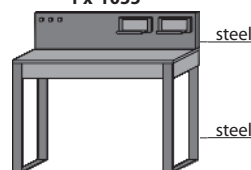

3 glass shelves
extra: conc. lighting
1 x 9713

Size in cm W 88,5 H 196 D 39

Art. no. 0097 W ri.

Bureau

1 movable top
1 drawer
2 magnetic angle deposits
3 pin magnets
1 power point and USB socket

extra: pen and paper tray
1 x 1055