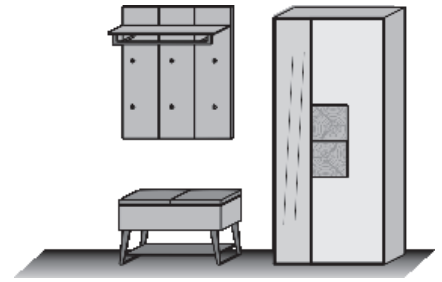

Application satinised glass white
Combination consisting of:

1 x 0096 1 x 5101
1 x 3081

Size W/H/D in cm 191 / 196 / 39/41

Extras	Art. no.
shelf lighting	9721

Comb. No. 124

Application satinised glass white
Combination consisting of: