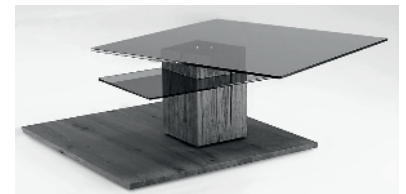

kind of wood	article no.	Size W/H/D in cm
oak heartw.Umato	7170-0456	L 95 W 95 H 45