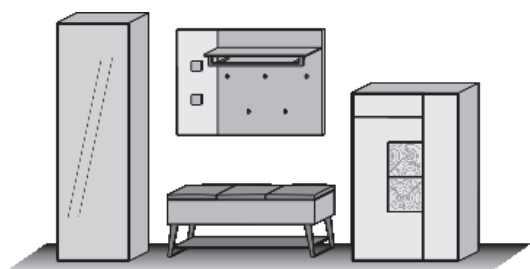

Comb. No. 106

Application satinised glass white
Combination consisting of:

1 x 0095   1 x 5126
1 x 3121

Size W/H/D in cm   216 / 196 / 39/41

Extras	Art. no.	
panel lighting	9812	_____
shelf lighting	9721	_____