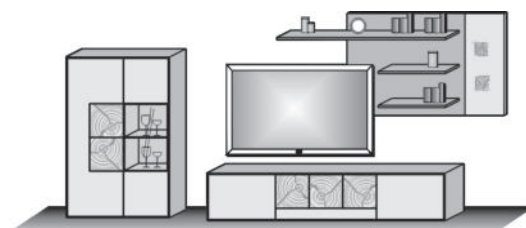

Combi no. 22 A

Application
satinised glass anthr.
Combination consisting of:

1 x 2221 1 x 4112
1 x 1181

Combi no. 22 W

Application
satinised glass white
Combination consisting of:

1 x 2225 1 x 4116
1 x 1181

Size W/H/D in cm

316 / 180 / 49/20

satinised glass anthr.

satinised glass white

Extras

Art. no.

concealed lighting

9721

shelf lighting

9823

Combi no. 24 A

Application
satinised glass anthr.
Combination consisting of:

1 x 7093 1 x 5182
1 x 2201

Combi no. 24 W

Application
satinised glass white
Combination consisting of:

1 x 7097 1 x 5186
1 x 2205

Size W/H/D in cm

341 / 176 / 49/24

satinised glass anthr.

satinised glass white

Extras

Art. no.

concealed lighting

9711

panel lighting

9812

shelf lighting

9824