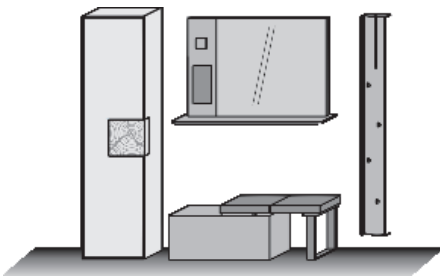

Comb. No. 126

Application satinised glass white
Combination consisting of:

1 x 0065 1 x 1060
1 x 3124 1 x 5125
1 x 5041

Size W/H/D in cm 278 / 196 / 39

Extras	Art. no.
mirror lighting	9662
panel lighting	9812
shelf lighting	9721