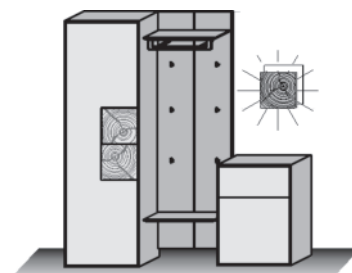

Comb. No. 110

Application satinised glass white
Combination consisting of:

1 x 0065 1 x 4066
1 x 9061 1 x 1035

Size W/H/D in cm 177 / 196 / 39

Extras	Art. no.
shelf lighting	9731

Comb. No. 112

Combination consisting of:

1 x 8041 2 x 1035
1 x 5021 1 x 3125
1 x 1050

Size W/H/D in cm 202 / 186 / 41

Extras	Art. no.
Wardrobe lighting	9741
concealed lighting	9751
mirror lighting	9663