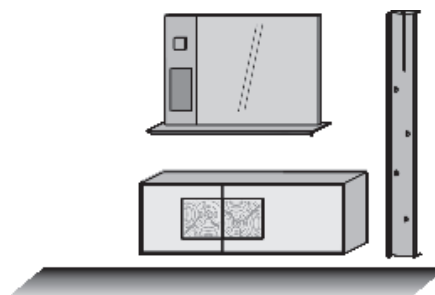

Comb. No. 102

Application satinised glass white

Combination consisting of:

- 1 x 2145 1 x 5021
- 1 x 5111

Size W/H/D in cm **181 / 186 / 39**

Extras	Art. no.	
concealed lighting	9711	_____
Wardrobe lighting	9741	_____
panel lighting	9822	_____