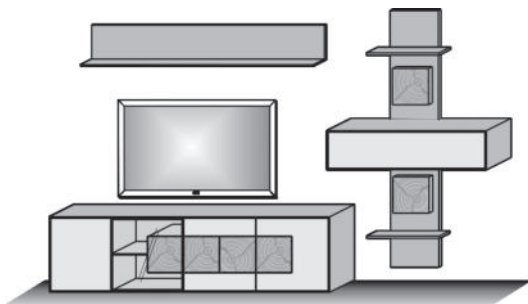

Extras

Art. no.

concealed lighting

9611

panel lighting

9622

shelf lighting

9823

Combi no. 62 A

glass application in

satinised glass anthr.

Combination consisting of:

1 x 1181 1 x 1045
1 x 2221 1 x 4132

Combi no. 62 W

glass application in

satinised glass white

Combination consisting of:

1 x 1181 1 x 1045
1 x 2225 1 x 4136

Size W/H/D in cm

310 / 181 / 49/24

satinised glass anthr.

satinised glass white

Extras

Art. no.

concealed lighting

9611

shelf lighting

9823