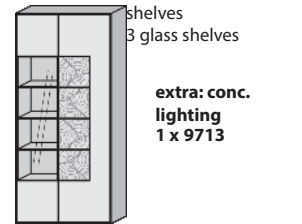

Display cabinet ri.

1 door satinised glass white with end grain timber
1 door satinised glass white/ glass door
4 wooden shelves/ 2 fixed wooden shelves