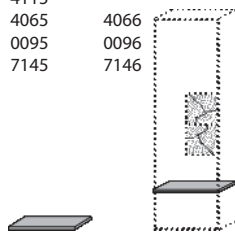

wooden shelf

For items:
0063 0064
0065 0066
0069 0070
4115
4065 4066
0095 0096
7145 7146

Size in cm W 57 H 2 D 32

Art. no. 1001

metal shelf

For items:
0063 0064
0065 0066
0069 0070
4115
4065 4066
0095 0096
7145 7146

Size in cm W 57 H 1,5 D 31

Art. no. 1011