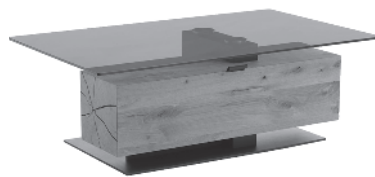

Coffee table
Glass plate parsolbrunze
End grain timber block with flap
Base plate wood anthracite