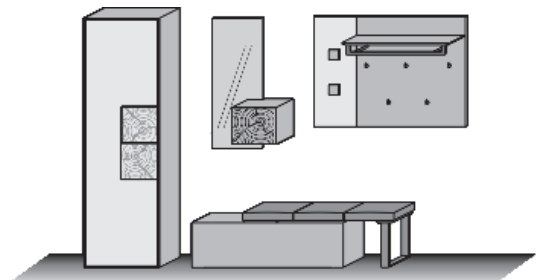

Size W/H/D in cm 278 / 196 / 39

Extras	Art. no.
mirror lighting	9662
panel lighting	9812
shelf lighting	9721

Unique nature finds its way into your home.

NEW!

Comb. No. 128

Application satinised glass white
Combination consisting of: