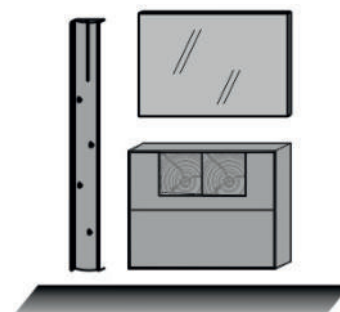

Comb. No. 130

Application satinised glass white
Combination consisting of:

1 x 4095   1 x 2103
1 x 5021

NEW!

Size W/H/D in cm

133 / 186 / 20

Extras	Art. no.	
Wardrobe lighting	9741	_____
mirror lighting	9666	_____