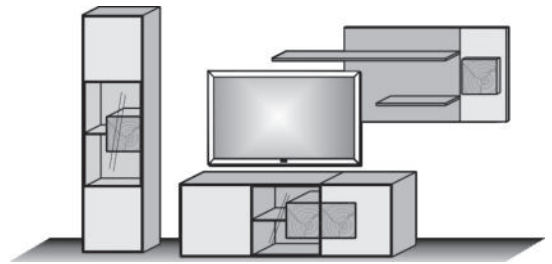

product information:

**Do you need more information, pictures, videos?
Visit our homepage: www.moebel-hartmann.com**