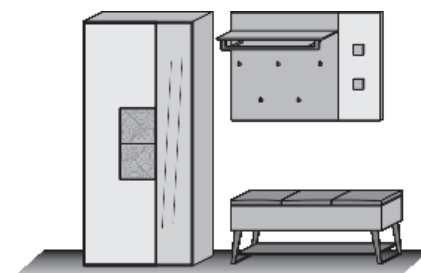

Comb. No. 104

Application satinised glass white
Combination consisting of:

1 x 0069   1 x 5125
1 x 3121   1 x 7145

Size W/H/D in cm   285 / 196 / 39/41

Extras	Art. no.	
panel lighting	9812	_____
shelf lighting	9721	_____

Comb. No. 106

Application satinised glass white
Combination consisting of:

1 x 0095   1 x 5126
1 x 3121

Size W/H/D in cm   216 / 196 / 39/41

Extras	Art. no.	
panel lighting	9812	_____
shelf lighting	9721	_____