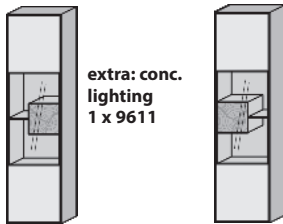

Size in cm W 88,5 H 196 D 39

Art. no. 0093 A ri.

Application satinised glass white

W

Cabinet le./ ri.

2 doors satinised glass white
1 glass door with end grain timber
1 storage space
2 wooden /2 fixed wooden shelves
1 glass shelf