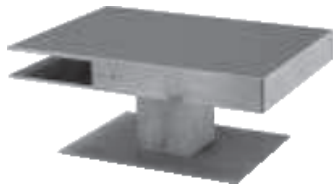

Coffee table
Table top with application satinised
glass
1 drawer

lighting for drawer
battery operated, not rechargeable
article no. 0122 Price 144,-
This luminaire contains built-in LED
Lamps that cannot be changed.
Energy efficiency category A
Halemeier 10000122, 3290201