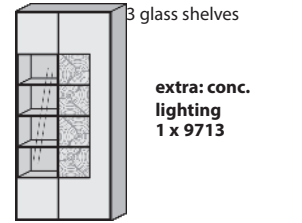

Size in cm W 88,5 H 196 D 39

Art. no. 0092 A le.

Display cabinet ri.

1 door satinised glass anthracite with end grain timber
1 door sat. glass anthr./ glass door
4 wooden shelves/ 2 fixed wooden shelves

3 glass shelves
extra: conc. lighting
1 x 9713