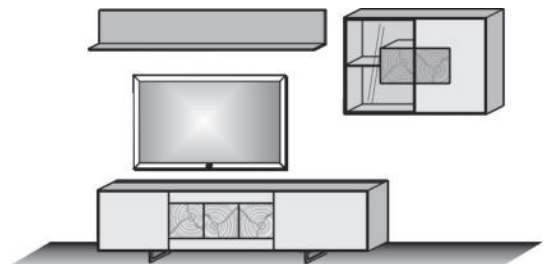

Combi no. 34 A

Application

satinised glass anthr.

Combination consisting of:

1 x 7093 1 x 1201
1 x 2201 1 x 7042

Combi no. 34 W

Application

satinised glass white

Combination consisting of:

1 x 7097 1 x 1201
1 x 2205 1 x 7046

Size W/H/D in cm

317 / 198 / 49/24

satinised glass anthr.

satinised glass white

Extras

Art. no.

concealed lighting

9711

shelf lighting

9823

Combi no. 60 A

glass application in

satinised glass anthr.

Combination consisting of:

1 x 3221 1 x 0069
1 x 1181 1 x 1131

Combi no. 60 W

glass application in

satinised glass white

Combination consisting of:

1 x 3225 1 x 0069
1 x 1181 1 x 1135

Size W/H/D in cm

324 / 223 / 49/24

satinised glass anthr.

satinised glass white

Extras

Art. no.

concealed lighting

9611

panel lighting

9622

shelf lighting

9823

Combi no. 62 A

glass application in

satinised glass anthr.

Combination consisting of:

1 x 1181 1 x 1045
1 x 2221 1 x 4132

Combi no. 62 W

glass application in

satinised glass white

Combination consisting of:

1 x 1181 1 x 1045
1 x 2225 1 x 4136

Size W/H/D in cm

310 / 181 / 49/24

satinised glass anthr.

satinised glass white

Extras

Art. no.

concealed lighting

9611

shelf lighting

9823