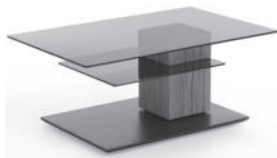

rolls
For items:
1402/1403/1405
article no. 1400

kind of wood	article no.	Size W/H/D in cm

oak heartw.Umato	7170-1403	L 105 W 75 H 45