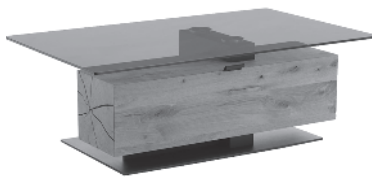

Coffee table
Glass plate parsonbronz
End grain timber block with flap
Base plate wood anthracite