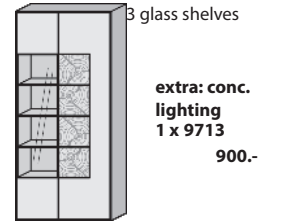

extra: conc. lighting
1 x 9713
900.-

Size in cm W 88,5 H 196 D 39

Art. no. 0092 A le.

Price 9198.-

Display cabinet ri.

1 door satinised glass anthracite with end grain timber
1 door sat. glass anthr./ glass door
4 wooden shelves/ 2 fixed wooden shelves