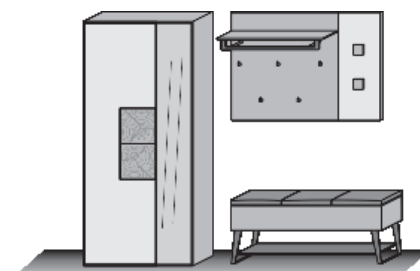

Comb. No. 106

Application satinised glass white
Combination consisting of:

1 x 0095 1 x 5126
1 x 3121

Size W/H/D in cm 216 / 196 / 39/41

Price 17610.-

Extras	Art. no.	
panel lighting	9812	336.-
shelf lighting	9721	552.-