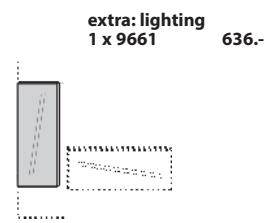

Size in cm W 85/120 H 45 D 35

Size in cm W 125/160 H 45 D 35

Art. no. 3084 Fabric

Art. no. 3124 Fabric

Price 3474.-

Price 4176.-

Mirror

Mirror

Mirror

Mirror

The mirrors could be fixed horizontal and vertical.