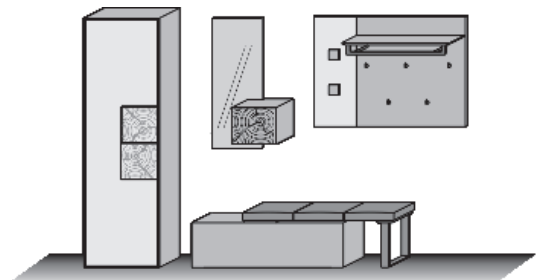

Unique nature finds its way into your home.