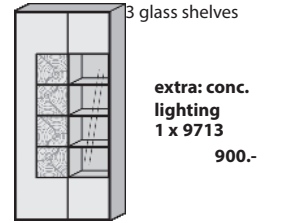

Display cabinet le.

1 door satinised glass anthracite with end grain timber
1 door sat. glass anthr./ glass door
4 wooden shelves/ 2 fixed wooden shelves