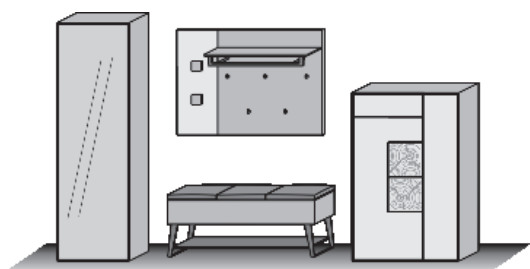

Comb. No. 104

Application satinised glass white
Combination consisting of:

1 x 0069 1 x 5125
1 x 3121 1 x 7145

Size W/H/D in cm 285 / 196 / 39/41

Price 21222.-

Extras	Art. no.	
panel lighting	9812	336.-
shelf lighting	9721	552.-