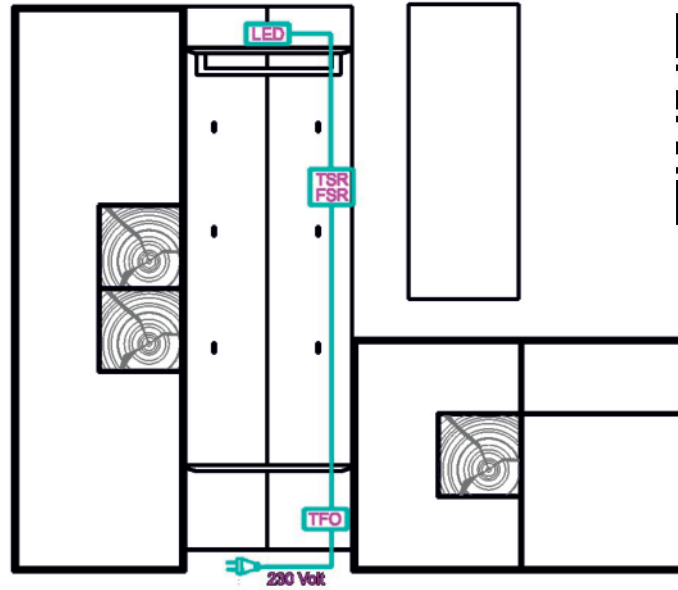

Standard-Verkabelungsschema

Beispiel Garderobe V100

Weitere Verkabelungspläne finden Sie in der Montageanweisung

Assembly manual:

LED LED-Stripe / Spot	TFO Trafo mit Zuleitung	TFSR Touchschalter (je nach Typ)
6-F 6-Fach Stecker	VL2 Verlängerungskabel	oder
		FBR Funkschalter (optional)

Sonderfall
A: Stromzuleitung unter Putz; Trafo muss bauseits an 230V angeschlossen werden
B: Stromleitung unter Putz per Wandschalter bauseitig geschaltet; Trafo muss bauseits an 230V angeschlossen werden. Touch- oder Funkschalter können entfallen

Accu
consisting of:
12V-Lithium-accu and charger

For items:
1059
1069

runtime depends on model

Multiple socket
manual or pedal radio control
2 sockets with steady current/
4 sockets to be switched

Size in cm			
Art. no.	0147	0130	
Price	636.-	384.-	

Touch switch
The touch switch serves as on-off switch for the lighting, but it has no dimmer. (If a dimmer is requested please see item no. 0125).
To every element with lighting a touch switch is added without charge.