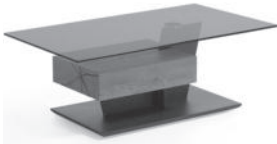

Coffee tables

oak heartw.Umato brushed

Model no. **7170-CAYA** Item list 2022

Coffee table
Glass plate parsolbronze
End grain timber block with drawer
Floor plate wood anthracite

rolls
For items:
1402/1403/1405
article no. 1400 Price 168.-