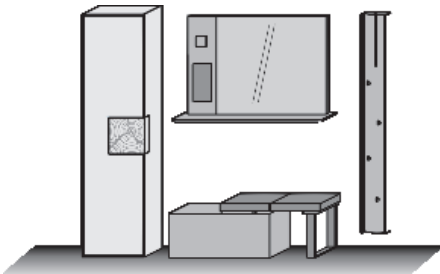

Comb. No. 126

Application satinised glass white
Combination consisting of:

1 x 0065 1 x 1060
1 x 3124 1 x 5125
1 x 5041

Size W/H/D in cm	278 / 196 / 39
Price	16578.-

Extras	Art. no.	
mirror lighting	9662	660.-
panel lighting	9812	336.-
shelf lighting	9721	552.-