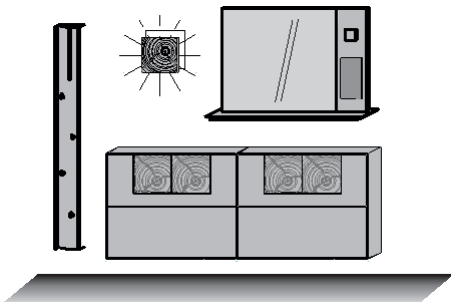

Comb. No. 128

Application satinised glass white
Combination consisting of:

2 x 4095 1 x 1035
1 x 5112 1 x 5021