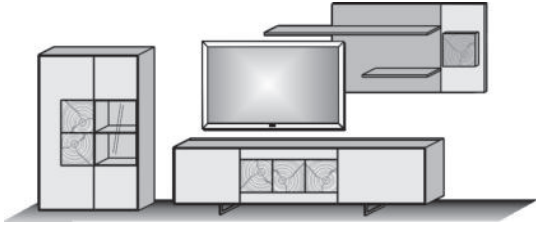

Combi no. 64 A

glass application in **satinised glass anthr.**
Combination consisting of:

1 x 7093 1 x 1045
1 x 2221 1 x 5152

Combi no. 64 W

glass application in **satinised glass white**
Combination consisting of:

1 x 7097 1 x 1045
1 x 2225 1 x 5156

Size W/H/D in cm	365 / 177 / 49/24	Price
satinised glass anthr.		16242.-
satinised glass white		16626.-

Extras	Art. no.	
concealed lighting	9711	516.-
panel lighting	9621	336.-
shelf lighting	9823	522.-

Combi no. 66 A

glass application in **satinised glass anthr.**
Combination consisting of:

1 x 0051 1 x 3171
1 x 5152

Combi no. 66 W

glass application in **satinised glass white**
Combination consisting of:

1 x 0055 1 x 3175
1 x 5156

Size W/H/D in cm	326 / 196 / 49/24	Price
satinised glass anthr.		19608.-
satinised glass white		19968.-

Extras	Art. no.	
conc. lighting (2x)	9611	à 606.-
panel lighting	9621	336.-
shelf lighting	9823	522.-