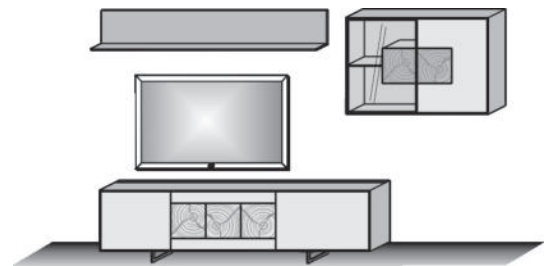

If you have questions, please call us:

Service-Hotline: +49-2586/889-920

Mo. - Fr.: 8.00 - 18.00 h

•