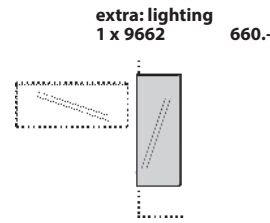

Size in cm W 85/120 H 45 D 35

Size in cm W 125/160 H 45 D 35

Art. no. 3084 Fabric

Art. no. 3124 Fabric

Price 3474.-

Price 4176.-

Mirror

Mirror

Mirror

Mirror

The mirrors could be fixed horizontal and vertical.