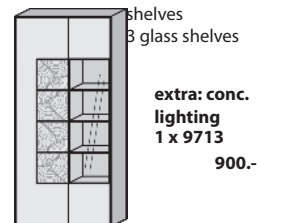

Display cabinet le.

1 door satinised glass white with end grain timber
1 door satinised glass white/ glass door
4 wooden shelves/ 2 fixed wooden shelves