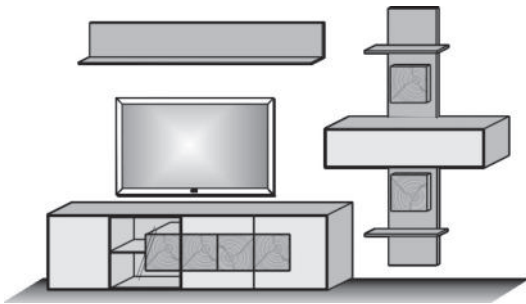

Combi no. 62 A

glass application in
satinised glass anthr.
Combination consisting of:

1 x 1181 1 x 1045
1 x 2221 1 x 4132

Combi no. 62 W

glass application in
satinised glass white
Combination consisting of:

1 x 1181 1 x 1045
1 x 2225 1 x 4136

Size W/H/D in cm	310 / 181 / 49/24	Price
satinised glass anthr.		15090.-
satinised glass white		15390.-

Extras	Art. no.	
concealed lighting	9611	606.-
shelf lighting	9823	522.-