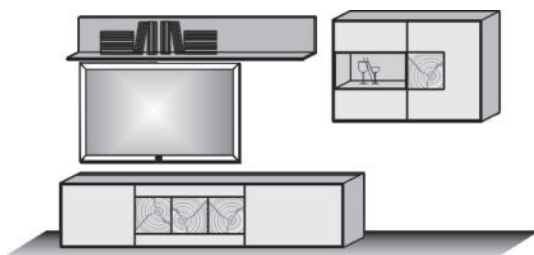

Combi no. 22 A

Application
satinised glass anthr.
Combination consisting of:

1 x 2221 1 x 4112
1 x 1181

Combi no. 22 W

Application
satinised glass white
Combination consisting of:

1 x 2225 1 x 4116
1 x 1181

Size W/H/D in cm	316 / 180 / 49/20	Price
satinised glass anthr.		13122.-
satinised glass white		13380.-

Extras	Art. no.	
concealed lighting	9721	552.-
shelf lighting	9823	522.-

Combi no. 24 A

Application
satinised glass anthr.
Combination consisting of:

1 x 7093 1 x 5182
1 x 2201

Combi no. 24 W

Application
satinised glass white
Combination consisting of:

1 x 7097 1 x 5186
1 x 2205

Size W/H/D in cm	341 / 176 / 49/24	Price
satinised glass anthr.		14592.-
satinised glass white		14856.-

Extras	Art. no.	
concealed lighting	9711	516.-
panel lighting	9812	348.-
shelf lighting	9824	708.-