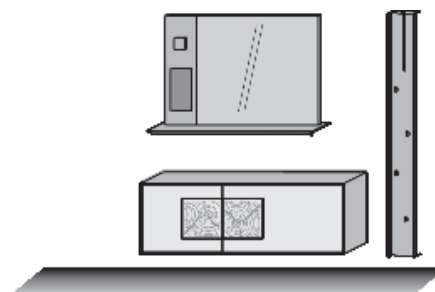

Comb. No. 102

Application satinised glass white

Combination consisting of:

- 1 x 2145   1 x 5021
- 1 x 5111

Size W/H/D in cm   **181 / 186 / 39**

Price **10206.-**

Extras	Art. no.	
concealed lighting	9711	510.-
Wardrobe lighting	9741	762.-
panel lighting	9822	276.-