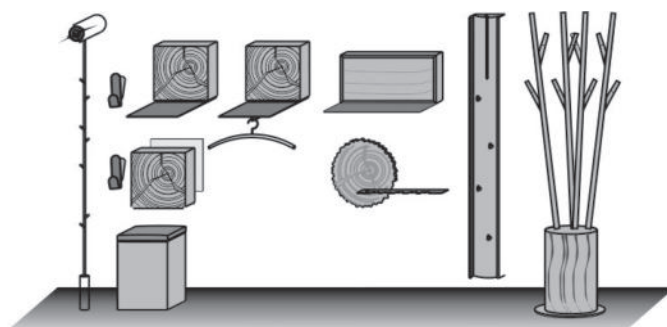

Comb. No. 115 - showroom suggestion

Combination consisting of:

1 x 9011 1 x 1035
1 x 3041 1 x 5021
2 x 1020 1 x 9059
1 x 1050 1 x 1051
1 x 1059 1 x 1069

Size W/H/D in cm	272 / 206 / 57
Price	11070.-

Extras	Art. no.	
lighting bark	9862	462.-
Wardrobe lighting	9741	762.-
Accu	2x 0147	à 636.-