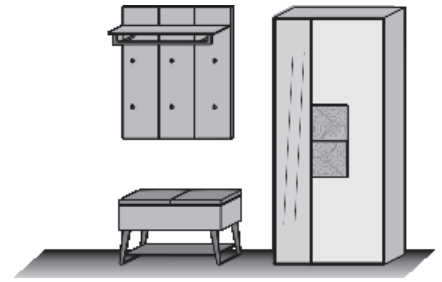

Comb. No. 122

Application satinised glass white
Combination consisting of:

1 x 0096 1 x 5101
1 x 3081

Size W/H/D in cm	191 / 196 / 39/41
Price	16602.-

Extras	Art. no.	
shelf lighting	9721	552.-

Comb. No. 124

Application satinised glass white
Combination consisting of:

1 x 0045 1 x 5111
1 x 3084 1 x 5021

Size W/H/D in cm	225 / 196 / 39
Price	14220.-

Extras	Art. no.	
panel lighting	9822	276.-
Wardrobe lighting	9741	762.-