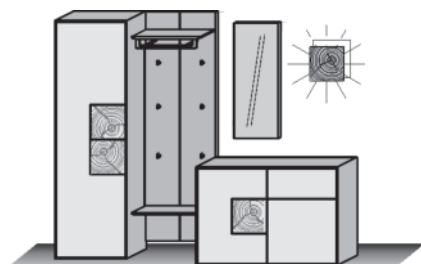

Comb. No. 100

Application satinised glass white

Combination consisting of:

- 1 x 0065   1 x 4115
- 1 x 9061   1 x 1035
- 1 x 5042