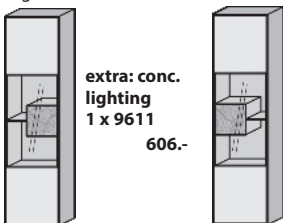

extra: conc. lighting
1 x 9713
900.-

Size in cm W 88,5 H 196 D 39

Art. no. 0093 A ri.

Price 9198.-

Application
satinised
glass
white
W

Cabinet le./ ri.

2 doors satinised glass white
1 glass door with end grain timber
1 storage space
2 wooden /2 fixed wooden shelves
1 glass shelf