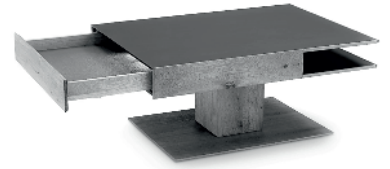

kind of wood	article no.	Size in cm	Price
oak heartw.Umato Application satinised glass anthracite	7170-0446	L 105 W 75 H 46	4548.-
oak heartw.Umato Application satinised glass white	7170-0447	L 105 W 75 H 46	4860.-