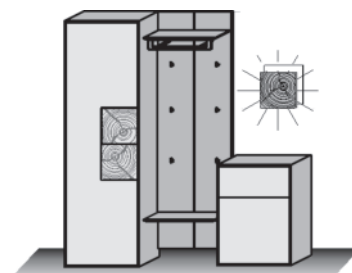

Comb. No. 110

Application satinised glass white
Combination consisting of:

1 x 0065 1 x 4066
1 x 9061 1 x 1035

Size W/H/D in cm	177 / 196 / 39
Price	16170.-

Extras	Art. no.	
shelf lighting	9731	480.-

Comb. No. 112

Combination consisting of:

1 x 8041 2 x 1035
1 x 5021 1 x 3125
1 x 1050

Size W/H/D in cm	202 / 186 / 41
Price	9432.-

Extras	Art. no.	
Wardrobe lighting	9741	762.-
concealed lighting	9751	654.-
mirror lighting	9663	696.-