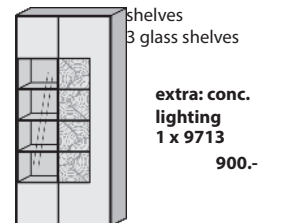

extra: conc. lighting
1 x 9713
900.-

Size in cm W 88,5 H 196 D 39

Art. no. 0096 W le.

Price 9474.-

Display cabinet ri.

1 door satinised glass white with end grain timber
1 door satinised glass white/ glass door
4 wooden shelves/ 2 fixed wooden shelves