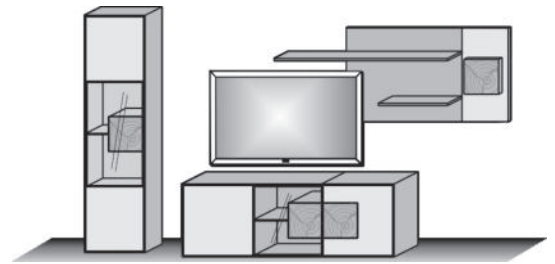

product information:

**Do you need more information, pictures, videos?
Visit our homepage: www.moebel-hartmann.com**