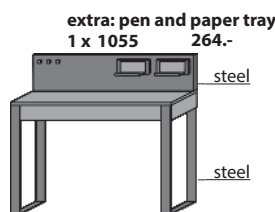

extra: conc. lighting
1 x 9713
900.-

Size in cm W 88,5 H 196 D 39

Art. no. 0097 W ri.

Price 9474.-

Bureau

1 movable top
1 drawer
2 magnetic angle deposits
3 pin magnets
1 power point and USB socket

extra: pen and paper tray
1 x 1055 264.-