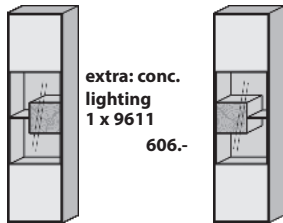

Application
satinised
glass
anthracite/
A

Cabinet le./ ri.

2 doors satinised glass anthracite
1 glass door with end grain timber
1 storage space
2 wooden /2 fixed wooden shelves
1 glass shelf