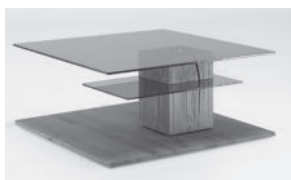

Coffee tables

oak heartw.Umato brushed
Oak heartw. natural

Model no. **7100C-
8400C-**

Item list 2021

Coffee table
rotating glass top (ESG) parsolbronz
glass plate parsolbronz