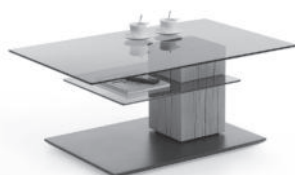

Coffee table  
wooden top plate, adjustable in height  
End grain timber block with flap  
Floor plate wood anthracite

**rolls**  
For items:  
1401, 1402, 1403, 1404, 1405; 1411  
article no. 1400

kind of wood	article no.	Size W/H/D in cm
oak heartw.Umato	7100C-1403	L 105 W 75 H 47-62
Oak heartw. natural	8400C-1403	L 105 W 75 H 47-62

Coffee table  
rotating glass top (ESG) parsolbronz  
beam block wit metal shelf  
Floor plate wood anthracite

**rolls**  
For items:  
1401, 1402, 1403, 1404, 1405; 1411  
article no. 1400

kind of wood	article no.	Size W/H/D in cm
oak heartw.Umato	7100C-1404	L 110 W 70 H 45
Oak heartw. natural	8400C-1404	L 110 W 70 H 45