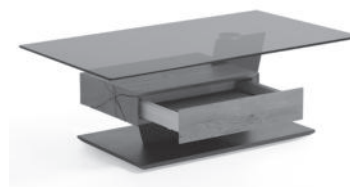

**COFFEE TABLES**

**Oak heartw. natural**  
**oak heartw.Umato brushed**

**with brushed surface**

**Coffee tables**

oak heartw.Umato brushed  
Oak heartw. natural

Model no. **7100C-  
8400C-**

Item list 2021

Coffee table  
rotating glass top (ESG) parsolbronz  
with application bark  
Floor plate wood anthracite

**rolls**  
For items:  
1401, 1402, 1403, 1404, 1405; 1411  
article no. 1400

kind of wood	article no.	Size W/H/D in cm
oak heartw.Umato	7100C-1401	L 90 W 90 H 45
Oak heartw. natural	8400C-1401	L 90 W 90 H 45

Coffee table  
Glass plate parsolbronz  
End grain timber block with drawer  
Floor plate wood anthracite

**rolls**  
For items:  
1401, 1402, 1403, 1404, 1405; 1411  
article no. 1400

kind of wood	article no.	Size W/H/D in cm
oak heartw.Umato	7100C-1402	L 120 W 70 H 45
Oak heartw. natural	8400C-1402	L 120 W 70 H 45

Coffee table  
wooden top plate, adjustable in height  
End grain timber block with flap  
Floor plate wood anthracite

**rolls**  
For items:  
1401, 1402, 1403, 1404, 1405; 1411  
article no. 1400

kind of wood	article no.	Size W/H/D in cm
oak heartw.Umato	7100C-1403	L 105 W 75 H 47-62
Oak heartw. natural	8400C-1403	L 105 W 75 H 47-62