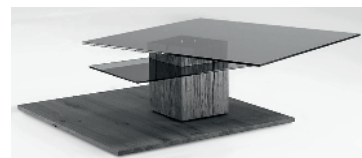

**Coffee tables**oak heartw.Umato brushed  
Oak heartw. naturalModel no. **7100C-  
8400C-**

Item list 2021

Coffee table  
rotating glass top (ESG) parsolbronz  
glass plate parsolbronz

kind of wood	article no.	Size W/H/D in cm
--------------	-------------	------------------