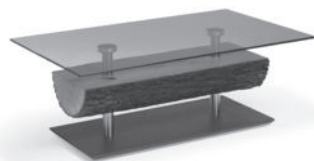

kind of wood	article no.	Size W/H/D in cm
Oak heartw. natural	8400C-1410	L 105 W 75 H 47/64