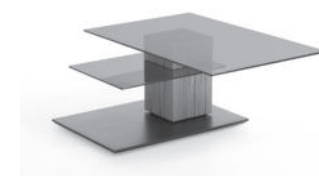

rolls
For items:
1401, 1402, 1403, 1404, 1405; 1411
article no. 1400

kind of wood	article no.	Size W/H/D in cm
oak heartw.Umato	7100C-1405	L 110 W 70 H 45
Oak heartw. natural	8400C-1405	L 110 W 70 H 45

Unique nature finds its way into your home.