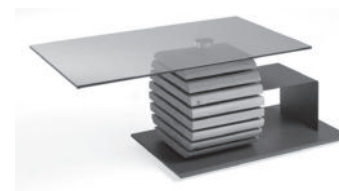

Coffee table  
Glass plate parsolbronz  
End grain timber block with drawer  
Floor plate wood anthracite

**rolls**  
For items:  
1401, 1402, 1403, 1404, 1405; 1411  
article no. 1400

kind of wood	article no.	Size W/H/D in cm
oak heartw.Umato	7100C-1402	L 120 W 70 H 45
Oak heartw. natural	8400C-1402	L 120 W 70 H 45

Coffee table  
wooden top plate, adjustable in height  
End grain timber block with flap  
Floor plate wood anthracite

**rolls**  
For items:  
1401, 1402, 1403, 1404, 1405; 1411  
article no. 1400

kind of wood	article no.	Size W/H/D in cm
oak heartw.Umato	7100C-1403	L 105 W 75 H 47-62
Oak heartw. natural	8400C-1403	L 105 W 75 H 47-62

Coffee table  
rotating glass top (ESG) parsolbronz  
beam block wit metal shelf  
Floor plate wood anthracite

**rolls**  
For items:  
1401, 1402, 1403, 1404, 1405; 1411  
article no. 1400

kind of wood	article no.	Size W/H/D in cm
oak heartw.Umato	7100C-1404	L 110 W 70 H 45
Oak heartw. natural	8400C-1404	L 110 W 70 H 45