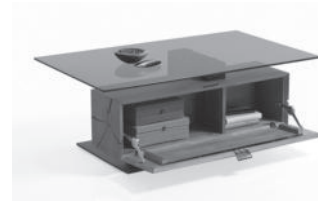

Coffee tables

oak heartw.Umato brushed
Oak heartw. natural

Model no. **7100C-
8400C-**

Item list 2021

Coffee table
rotating glass top (ESG) parsolbronz
glass plate parsolbronz

kind of wood	article no.	Size W/H/D in cm

oak heartw.Umato	7100C-0456	L 95 W 95 H 45

Coffee table
Glass plate parsolbronz
End grain timber block with flap
Base plate wood anthracite

kind of wood	article no.	Size W/H/D in cm

oak heartw.Umato	7100C-0481	L 125 W 75 H 46

Lamp table
Glass plate parsolbronz
tree cross section
frame metal anthracite

kind of wood	article no.	Size W/H/D in cm

Oak heartw. natural	8400C-0472	Ø 52 H 53

Lamp table
Glass plate parsolbronz
tree cross section
frame metal anthracite

kind of wood	article no.	Size W/H/D in cm

Oak heartw. natural	8400C-0473	Ø 80 H 41