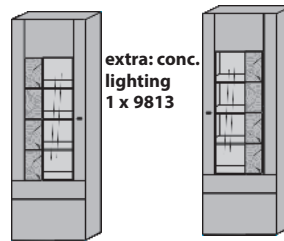

Lowboard le.
1 wooden door
1 drawer
1 niche

Lowboard ri.
1 wooden door
1 drawer
1 niche

Lowboard le.
1 wooden door
1 doubledrawer
1 niche

Lowboard ri.
1 wooden door
1 doubledrawer
1 niche

extra: lighting for niche
1 x 9611

extra: lighting for niche
1 x 9611

extra: lighting for niche
1 x 9612

extra: lighting for niche
1 x 9612

Size in cm

W 182 H 54 D 44

W 182 H 54 D 44

W 212 H 54 D 44

W 212 H 54 D 44

Art. no.

3181 le.

3182 ri.

3211 le.

3212 ri.

Lowboard le.
1 wooden door
1 drawer
with end grain timber
1 drawer

Lowboard ri.
1 wooden door
1 drawer
with end grain timber
1 drawer

Lowboard le.
1 wooden door
1 doubledrawer
with end grain timber
1 doubledrawer

Lowboard ri.
1 wooden door
1 doubledrawer
with end grain timber
1 doubledrawer

Size in cm

W 182 H 54 D 44

W 182 H 54 D 44

W 212 H 54 D 44

W 212 H 54 D 44

Art. no.

3185 le.

3186 ri.

3215 le.

3216 ri.

Wall units/ Display cabinets

Wall panel
1 panel
with end grain timber
1 glass shelf

Wall panel
1 panel
with end grain timber
1 glass rack

Cabinet le./ ri.
1 wooden-/ glass door
with end grain timber
2 fixed wooden shelves
3 glass shelves

Highboard le./ ri.
1 wooden door
with end grain timber
1 wooden-/ glass door
3 wooden shelves
2 wooden shelves
2 glass shelves
extra: conc. lighting
1 x 9812

extra: panel lighting
1 x 9711

extra: panel lighting
1 x 9621

extra: conc. lighting
1 x 9813

Size in cm

W 168 H 29 D 24

W 58 H 125 D 22

W 67 H 208 D 38

W 86 H 156 D 38

Art. no.

2161

5061

0071 le.

0072 ri.

8161 le.

8162 ri.

**Do you need more information, pictures, videos?
Visit our homepage: www.moebel-hartmann.com**