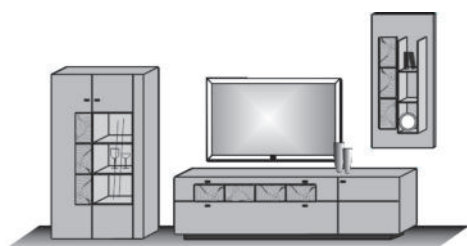

Extras	Art. no.	
concealed lighting	9812	_____
panel lighting	9621	_____