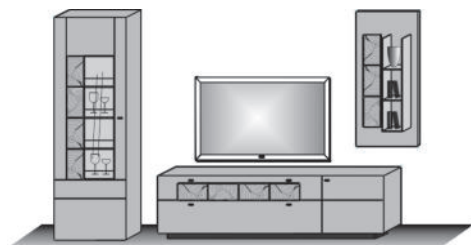

Combination consisting of:

1 x 0071 1 x 8181
1 x 3216 1 x 5061

Size W/H/D in cm **311 / 208 / 44/24**

Extras	Art. no.	
concealed lighting	9813	_____
panel lighting	9621	_____

Lowboard le.
1 wooden door
1 drawer
1 niche