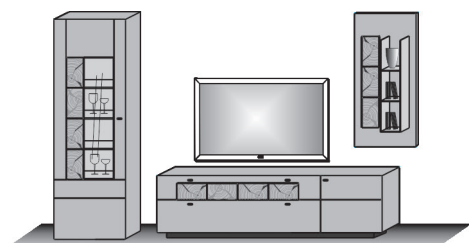

Combi no. 24

application **end grain timber**

Combination consisting of:

1 x 8161 1 x 8151
1 x 3182 1 x 2161

Size W/H/D in cm 288 / 185 / 44/24

Extras	Art. no.
concealed lighting	9812
lighting for niche	9611
panel lighting	9711

Combi no. 26

application **end grain timber**

Combination consisting of:

1 x 0071 1 x 8181
1 x 3216 1 x 5061

Size W/H/D in cm 311 / 208 / 44/24

Extras	Art. no.
concealed lighting	9813
panel lighting	9621