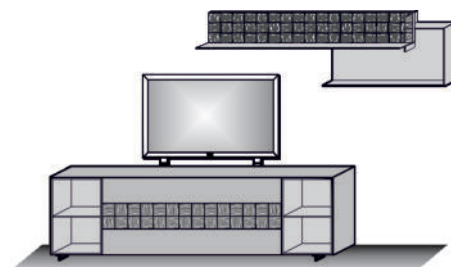

Comb. No. 22G

Application sat. glass grey
consisting of:
1 x 3211G 1 x 1045
1 x 1102G 1 x 1161

Size W/H/D in cm 299 / 190 / 44/24

Extras	Art. no.	
conc. lighting	9624	_____
panel lighting	9651	_____