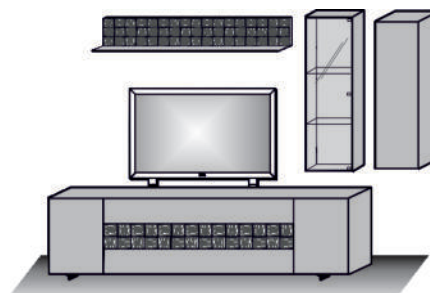

Comb. No. 24B

Application sat. glass blue
consisting of:
1 x 3211B 1 x 1045
1 x 6032B 1 x 6061B

Comb. No. 24G

Application sat. glass grey
consisting of:
1 x 3211G 1 x 1045
1 x 6032G 1 x 6061G

Size W/H/D in cm

297 / 205 / 39/24

Extras

Art. no.

conc. lighting

9624

panel lighting

9811

Comb. No. 26B

Application sat. glass blue
consisting of:
1 x 3212B 1 x 1045
1 x 1161 1 x 6032B
1 x 6034B

Comb. No. 26G

Application sat. glass grey
consisting of:
1 x 3212G 1 x 1045
1 x 1161 1 x 6032G
1 x 6034G

Size W/H/D in cm

259 / 205 / 44/24

Extras

Art. no.

conc. lighting

9624

panel lighting

9651