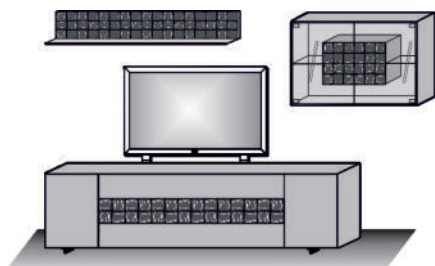

LIV

Living/ Dining room system
oak heartw.Umato brushed

with brushed surface

LIVING[®]

Comb. No. 20B

Application sat. glass blue
 consisting of:
 1 x 3212B 1 x 1045
 1 x 4111B 1 x 1161

Comb. No. 20G

Application sat. glass grey
 consisting of:
 1 x 3212G 1 x 1045
 1 x 4111G 1 x 1161