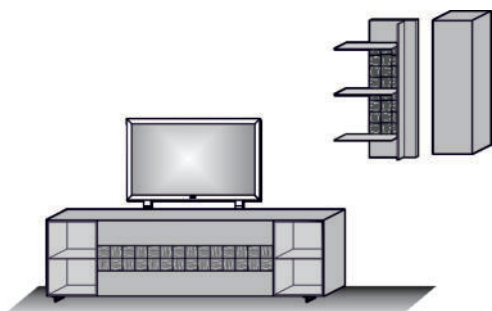

B = glass application BLUE

B = glass application GREY

Comb. No. 24B

Application sat. glass blue
 consisting of:
 1 x 3211B 1 x 1045
 1 x 6032B 1 x 6061B

Comb. No. 24G

Application sat. glass grey
 consisting of:
 1 x 3211G 1 x 1045
 1 x 6032G 1 x 6061G