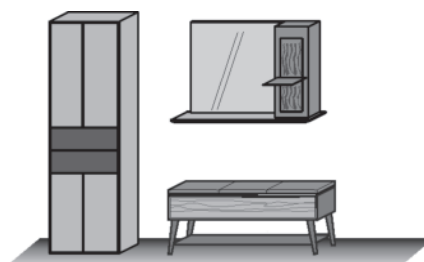

Unique nature finds its way into your home.

Comb. No. 126

Combination consisting of:

1 x 0061 1 x 5114
1 x 3129

Size W/H/D in cm 193 / 196 / 39/41

Extras	Art. no.
panel lighting	9761

NEW!

NEW!