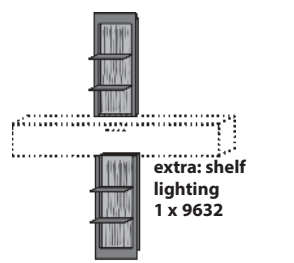

Size in cm W 38,5 H 221 D 29
Art. no. 0033

extra: shelf lighting
1 x 9632

Wall unit le./ri.
1 wooden door
with application bark
2 wooden shelves