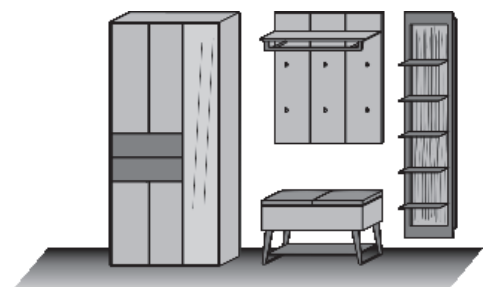

Combination consisting of:

- 1 x 0091 1 x 5101
- 1 x 3081 1 x 0031

Size W/H/D in cm 230 / 196 / 39/41

Extras	Art. no.	
shelf lighting	9623	_____
shelf lighting	9721	_____
Accu	0146	_____

Comb. No. 112

Combination consisting of: