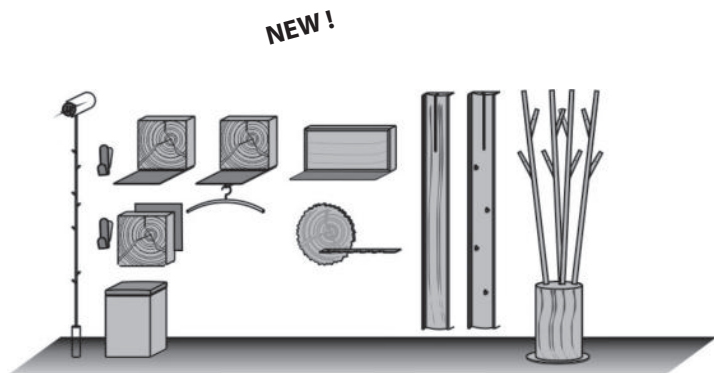

Comb. No. 115 - showroom suggestion

application **bark**

Combination consisting of:

- 1 x 9011   1 x 1039
- 1 x 3041   1 x 5022
- 2 x 1020   1 x 5021
- 1 x 1050   1 x 9059
- 1 x 1051   1 x 1059
- 1 x 1069

Size W/H/D in cm

287 / 206 / 57

Extras	Art. no.	
Wardrobe lighting	9741	_____
Wardrobe lighting	9742	_____
lighting bark	9862	_____
Accu	0146	_____

Comb. No. 122

application **bark**

Combination consisting of:

- 1 x 2141   1 x 5022
- 1 x 5113

Size W/H/D in cm

181 / 196 / 39

Extras	Art. no.	
concealed lighting	9711	_____
panel lighting	9761	_____
Wardrobe lighting	9742	_____