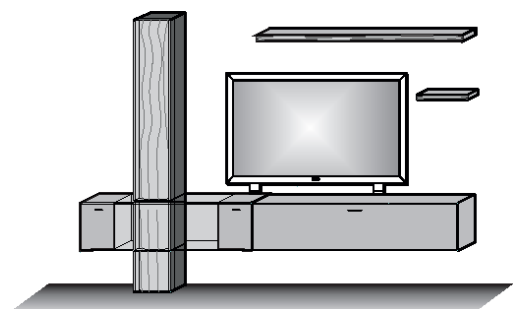

Combi no. 36

application **bark**
Combination consisting of:

- 1 x 2141   1 x 0023
- 1 x 2171   1 x 1171
- 1 x 1051

Size W/H/D in cm   **335 / 211 / 44**

Extras	Art. no.	
shelf lighting	9715	_____
door lighting	9814	_____
concealed lighting	9842	_____
shelf lighting	9716	_____

NEW !