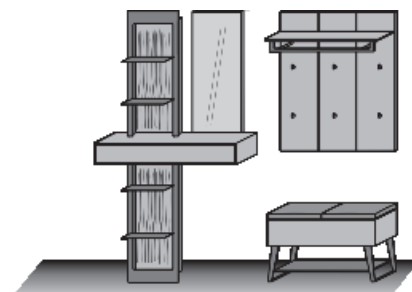

Comb. No. 118

application **bark**

Combination consisting of:

1 x 0112   1 x 5101
1 x 5042   1 x 3081

Size W/H/D in cm   **210 / 206 / 39/41**

Extras	Art. no.	
shelf lighting	9632	_____
shelf lighting	9721	_____
Hook for keys	1025	_____
mirror lighting	9661	_____