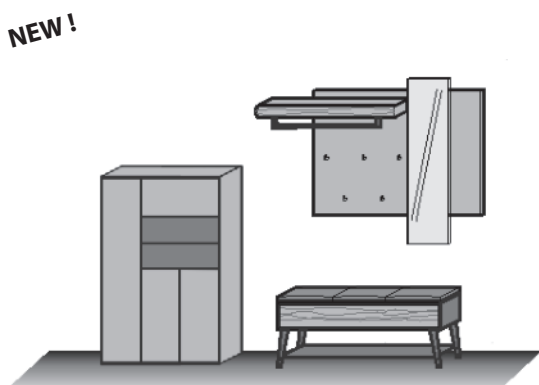

Comb. No. 124

application **bark**

Combination consisting of:

- 1 x 7142 1 x 5128
- 1 x 3129

Size W/H/D in cm

222 / 197 / 35/41

Extras	Art. no.	
shelf lighting	9717	_____
mirror lighting	9665	_____
lighting flap	9852	_____