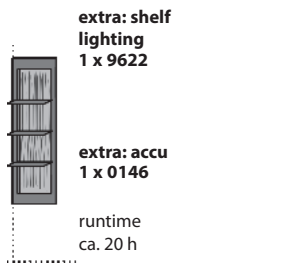

Size in cm W 154 H 30,5 D 39
Art. no. 1152

Base unit
1 wooden-/ glass flap

Size in cm W 144 H 40 D 44
Art. no. 2141

NEW!

extra: conc. lighting
1 x 9842

Wall hanging rack
Application **bark**
1 frame metal anthracite
3 fixed shelves metal anthracite