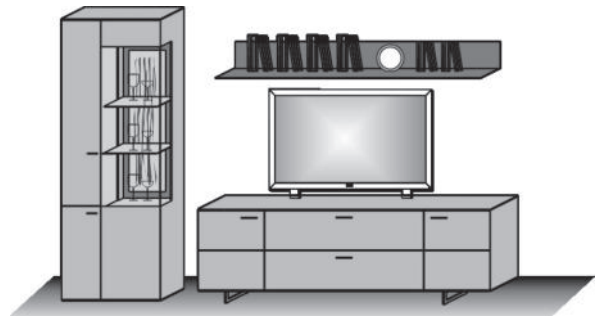

Combi no. 28

Application **bark**
Combination consisting of:

- 1 x 0072   1 x 3213
- 1 x 1045   1 x 1199

Size W/H/D in cm   **298 / 205 / 49/20**

Extras	Art. no.	
concealed lighting	9624	_____
panel lighting	9712	_____

Combi no. 30

Application **bark**
Combination consisting of:

- 1 x 3212   1 x 1199
- 1 x 3062   1 x 1151

Size W/H/D in cm   **346 / 185 / 49/20**

Extras	Art. no.	
concealed lighting	9612	_____
concealed lighting	9613	_____
panel lighting	9712	_____