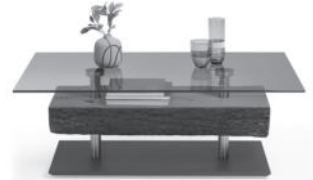

Coffee tables

Oak heartw. natural

Model no. **8410- RUNA**

Item list 2021

Coffee table
with application bark
Pair of supports metal anthracite
top plate adjustable in height

LED-lighting with loading station
and cable
article no. 0135 Price 852,-
runtime
ca. 12 h

NEW !

kind of wood	article no.	Size W/H/D in cm

Oak heartw. natural	8410-1410	L 105 W 75 H 47/64

Coffee table
Glass plate parsolbrunze
Floor plate wood anthracite
tree trunk with bark

rolls
For items:
1401, 1411
article no. 1400 Price 156,-

NEW !

kind of wood	article no.	Size W/H/D in cm

Oak heartw. natural	8410-1411	L 125 W 75 H 43

Coffee table
rotating glass top (ESG) parsolbrunze
with application bark
Floor plate wood anthracite

rolls
For items:
1401, 1411
article no. 1400 Price 156,-

NEW !

kind of wood	article no.	Size W/H/D in cm

Oak heartw. natural	8410-1401	L 90 W 90 H 45