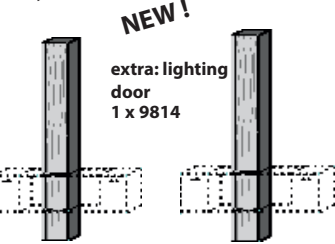

extra: shelf lighting
1 x 9632

Wall unit le./ri.
1 wooden door
with application bark
2 wooden shelves

Size in cm W 28 H 138 D 36
Art. no. 7021 le. 7022 ri.

NEW!

extra: lighting door
1 x 9813

Cabinet le./ri.
3 wooden doors
with application bark
2 wooden shelves
only in combination with 2141