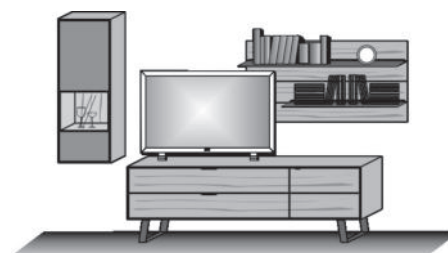

Combi no. 29 contains base unit 2224 incl.
Front in reef beech + satinised glass anthracite

shows Combi no. 30