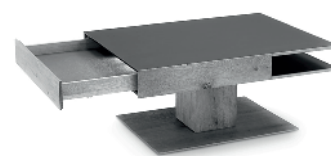

Coffee table
with appl. satinised glass anthracite
1 drawer

lighting for drawer
battery operated, not rechargeable
article no. 0122