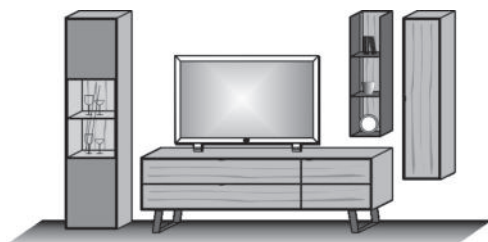

Combi no. 31 contains base unit 2224 incl.
Front in reef beech + satinised glass anthracite

Combi no. 30

Front in
satinised glass anthracite/ reef beech
Combination consisting of:

1 x 0055 1 x 6021
1 x 1044 1 x 8032
1 x 2222

Size W/H/D in cm

Combi no. 31

Front in
satinised glass anthracite/ reef beech
Combination consisting of:

1 x 0055 1 x 6021
1 x 1044 1 x 8032
1 x 2224

Size W/H/D in cm

5510-V30

5510-V31

Extras

Art. no.

concealed lighting

9722

shelf lighting

9812