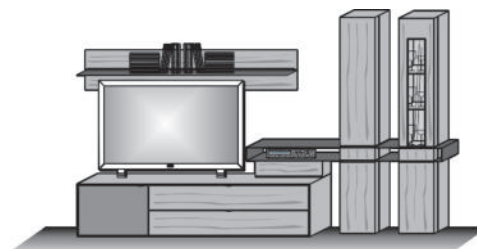

Combi no. 24

Front in
satinised glass anthracite/ reef beech
Combination consisting of:

1 x 2223 1 x 1180
1 x 5202 1 x 6031
1 x 1060 1 x 6035

Size W/H/D in cm

347,5 / 206 / 49/23

5510-V24

5510-V25

Extras

Art. no.

concealed lighting

9732

panel lighting

9832

lighting for cable cover

9611

Combi no. 25

Front in
Reef beech
Combination consisting of:

1 x 2221 1 x 1180
1 x 5202 1 x 6031
1 x 1060 1 x 6035

shows Combi no. 24

Combi no. 25 contains base unit 2221 incl.
Front in reef beech

shows Combi no. 26