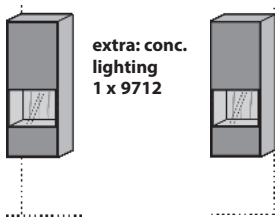

extra: conc. lighting
1 x 9712

Size in cm W 50 H 137 D 39
Art. no. 7055 le.

Wall unit le./ri.
1 door reef beech
1 fixed wooden shelf
2 wooden shelves