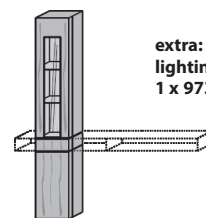

extra: conc. lighting
1 x 9732

Size in cm W 34 H 206 D 35
Art. no. 6034 le.

Pillar ri.
1 wooden (reef beech)/ glass door
1 door reef beech
(carcase sides reef beech)
2 glass shelves
1 wooden shelf