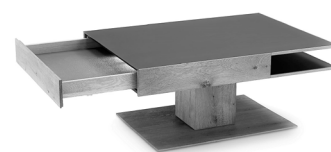

This luminaire contains built in
LED-lamps that cannot be changed.
Energy efficiency category G
Halemeier 10000122, 3990202

kind of wood	article no.	Size W/H/D in cm	Price
solid reef beech brushed	5510-0446	L 105 W 75 H 46	5,028,-