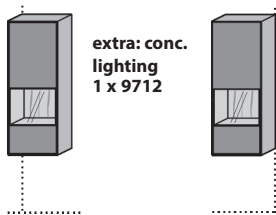

extra: conc. lighting
1 x 9712

Size in cm W 50 H 137 D 39
Art. no. 7055 le. 7056 ri.

Wall unit le./ri.
1 door reef beech
1 fixed wooden shelf
2 wooden shelves