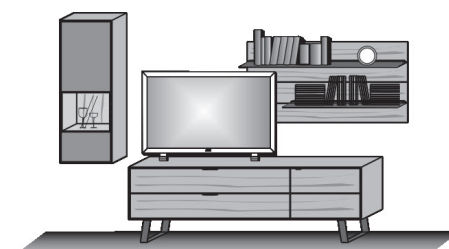

Combi no. 29 contains base unit 2224 incl.
Front in reef beech + satinised glass anthracite

shows Combi no. 30