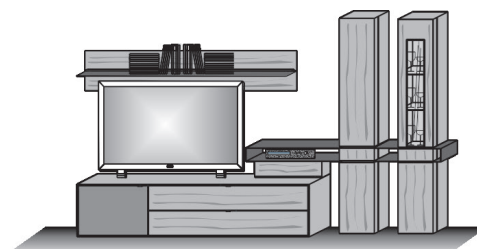

Front in
Reef beech
Combination consisting of:

- 1 x 2221 1 x 1180
- 1 x 5202 1 x 6031
- 1 x 1060 1 x 6035

shows Combi no. 24

Combi no. 25 contains base unit 2221 incl.
Front in reef beech

shows Combi no. 26