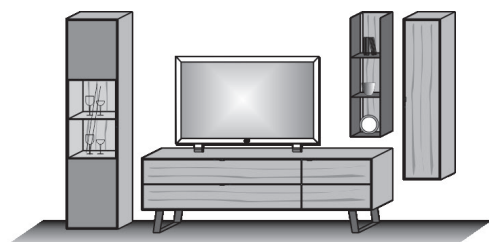

Combi no. 31 contains base unit 2224 incl.
Front in reef beech + satinised glass anthracite

Combi no. 30

Front in
satinised glass anthracite/ reef beech
Combination consisting of:

- 1 x 0055   1 x 6021
- 1 x 1044   1 x 8032
- 1 x 2222

Size W/H/D in cm

Combi no. 31

Front in
satinised glass anthracite/ reef beech
Combination consisting of:

- 1 x 0055   1 x 6021
- 1 x 1044   1 x 8032
- 1 x 2224

339 / 204 / 49/23

5510-V30

5510-V31

Extras

Art. no.

concealed lighting

9722

shelf lighting

9812

Due to the design, the LED strips are not interchangeable, as they are firmly attached to carrier profiles such as e.g. aluminum profiles and must be glued. In this way, we guarantee a consistently long service life for our lights. We reserve the right to make technical changes to the model and dimensions! Models protected by law! Due to different designs and functions, the dimensions specified on the order confirmation may vary slightly in individual cases.