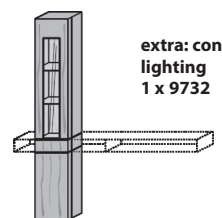

extra: conc. lighting
1 x 9732

Size in cm W 34 H 206 D 35
Art. no. 6035 ri.

Wall unit le./ri.
1 door sat. glass anthr./ glass door
2 fixed wooden shelves
1 wooden shelf