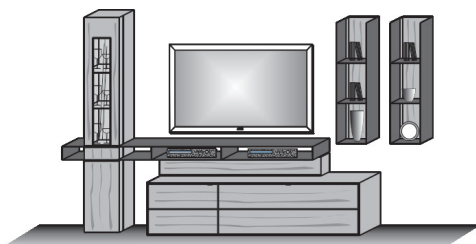

Combi no. 23 contains base unit 2203 incl.
Front in reef beech + satinised glass anthracite

Combi no. 22

Front in
Reef beech
Combination consisting of:

- 1 x 6034
- 1 x 1240
- 1 x 2201
- 2 x 6021
- 1 x 1140

Size W/H/D in cm

5510-V22

5510-V23

Combi no. 23

Front in
satinised glass anthracite/ reef beech
Combination consisting of:

- 1 x 6034
- 1 x 1240
- 1 x 2203
- 2 x 6021
- 1 x 1140

334 / 204 / 49/23

Extras   **Art. no.**

- concealed lighting   **9732**
- shelf lighting (2x)   **9812**
- lighting for cable cover   **9621**

Due to the design, the LED strips are not interchangeable, as they are firmly attached to carrier profiles such as e.g. aluminum profiles and must be glued. In this way, we guarantee a consistently long service life for our lights. We reserve the right to make technical changes to the model and dimensions! Models protected by law! Due to different designs and functions, the dimensions specified on the order confirmation may vary slightly in individual cases.