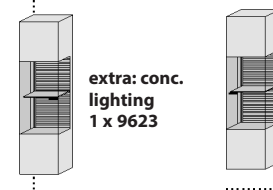

extra: conc. lighting 1 x 9623

Size in cm W 38,5 H 154 D 39

Art. no. 8041W le. 8042W ri.