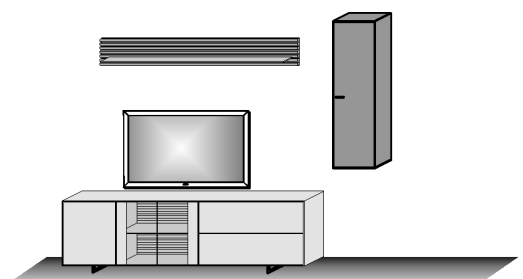

Combination consisting of:

- 1 x 3221W 1 x 1045
- 1 x 1161 1 x 7033

Size W/H/D in cm

276 / 208 / 49/39

Price

Extras	Art. no.	
panel lighting	9612	
concealed lighting	9621	

Bild zeigt Kombination V34

Wall hung lowboard