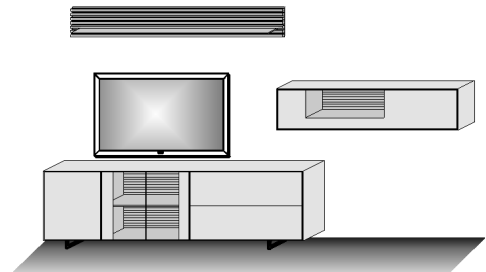

Combination consisting of:

- 1 x 3221W 1 x 1045
- 1 x 2161W 1 x 1161

Size W/H/D in cm

353 / 185 / 49/24

Price

Extras	Art. no.	
concealed lighting	9611	
panel lighting	9612	
concealed lighting	9621	

shows Combi no. 230