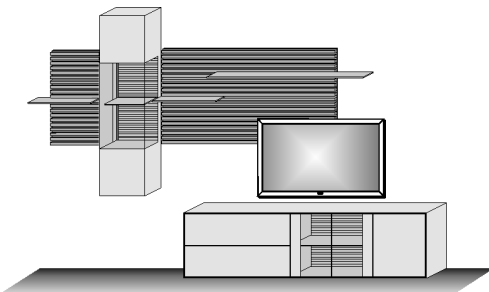

1 x 2191W 1 x 2161W
1 x 0131

shows Combi no. 20

Size W/H/D in cm **323 / 202 / 39/24**

Price

Extras	Art. no.	
concealed lighting	9611	_____
panel lighting	9641	_____

shows Combi no. 22

Combi no. 22

Combination consisting of: