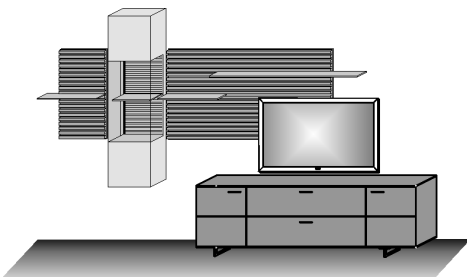

Combi no. 32 SV

Combination consisting of:

- 1 x 4052 1 x 8042W
- 1 x 4161 1 x 3213
- 1 x 1045

Size W/H/D in cm

323 / 215 / 49/24

Price

Extras	Art. no.	
concealed lighting	9623	
panel lighting	9624	
panel lighting	9642	

Bild zeigt Kombination V32