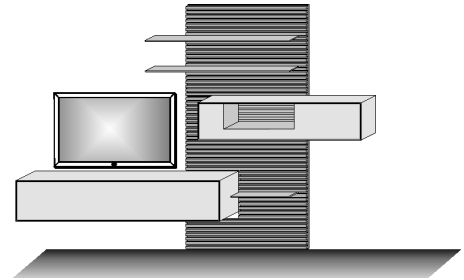

Combi no. 20

Combination consisting of:

1 x 2191W 1 x 2162W
1 x 0132

Combi no. 20 SV

Combination consisting of:

1 x 2191W 1 x 2161W
1 x 0131

shows Combi no. 20