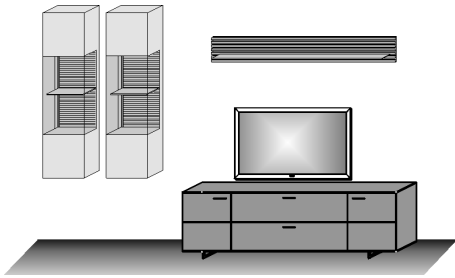

1 x 3221W
1 x 4131

Size W/H/D in cm **302 / 180 / 49/24**

Price

Extras	Art. no.	
concealed lighting	9621	_____
panel lighting	9643	_____

Combi no. 28

Combination consisting of:

- 1 x 8041W 1 x 8042W
- 1 x 3213 1 x 1045
- 1 x 1161